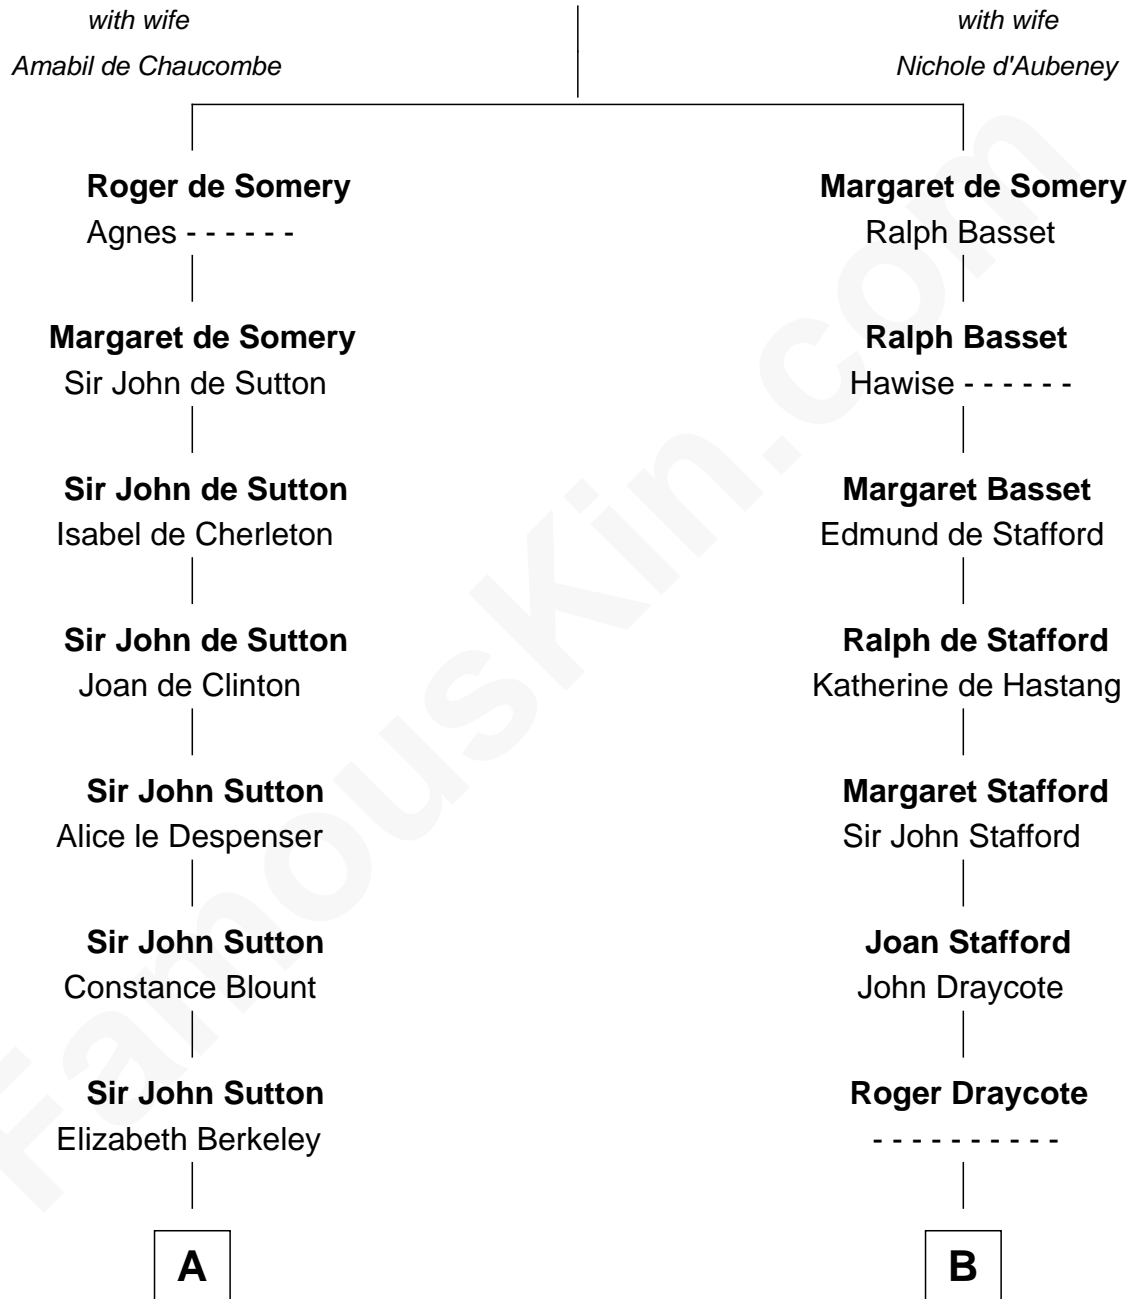

FamousKin.com Relationship Chart of

Allen Dulles

5th Director of the C.I.A.

18th cousin 3 times removed of

John Carroll

Founder of Georgetown University

Sir Roger de Somery

FamousKin.com