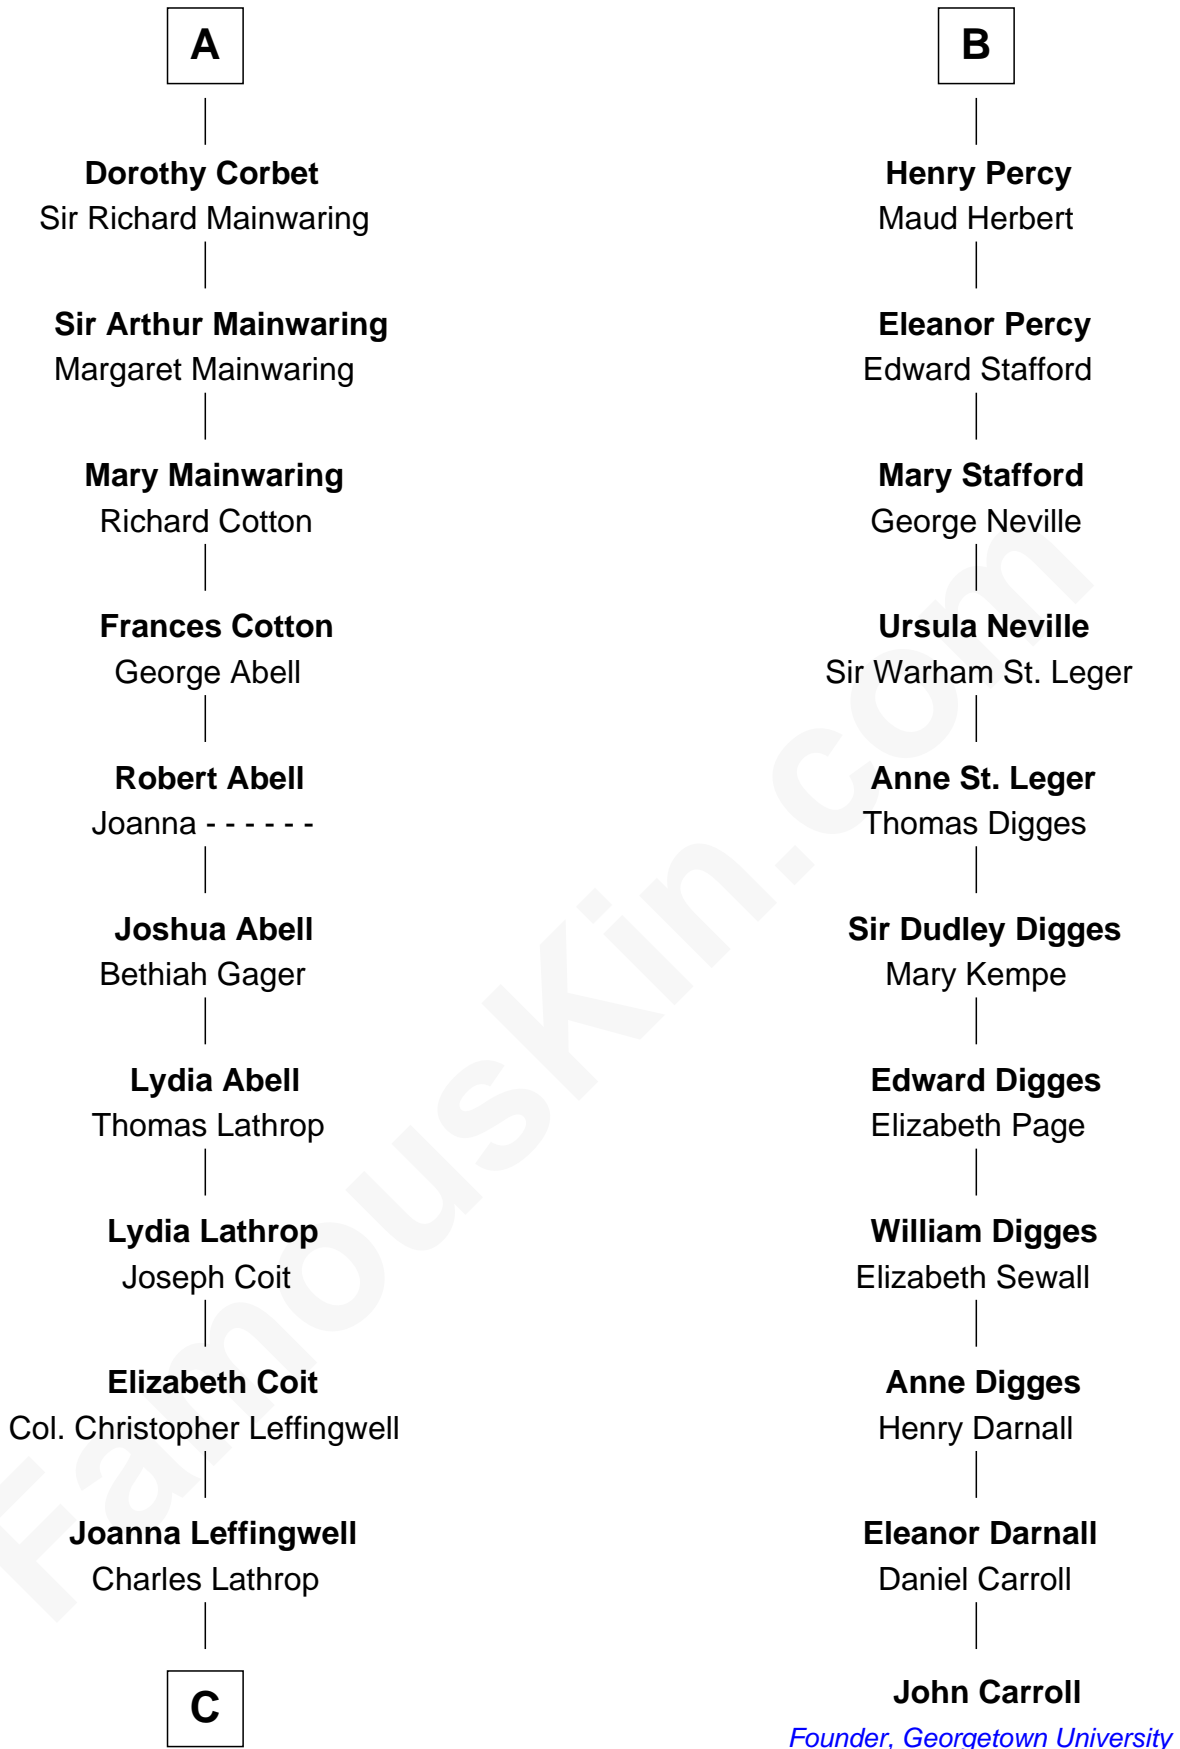

# FamousKin.com Relationship Chart of

**Allen Dulles**

*5th Director of the C.I.A.*

17th cousin 3 times removed of

**John Carroll**

*Founder of Georgetown University*

**C**

—  
**Harriet Wadsworth Lathrop**

Rev. Miron Winslow

—  
**Harriet Lathrop Winslow**

Rev. John Welsh Dulles

—  
**Allen Macy Dulles**

Edith Foster

—  
**Allen Dulles**

*5th Director of the C.I.A.*

FamousKin.com