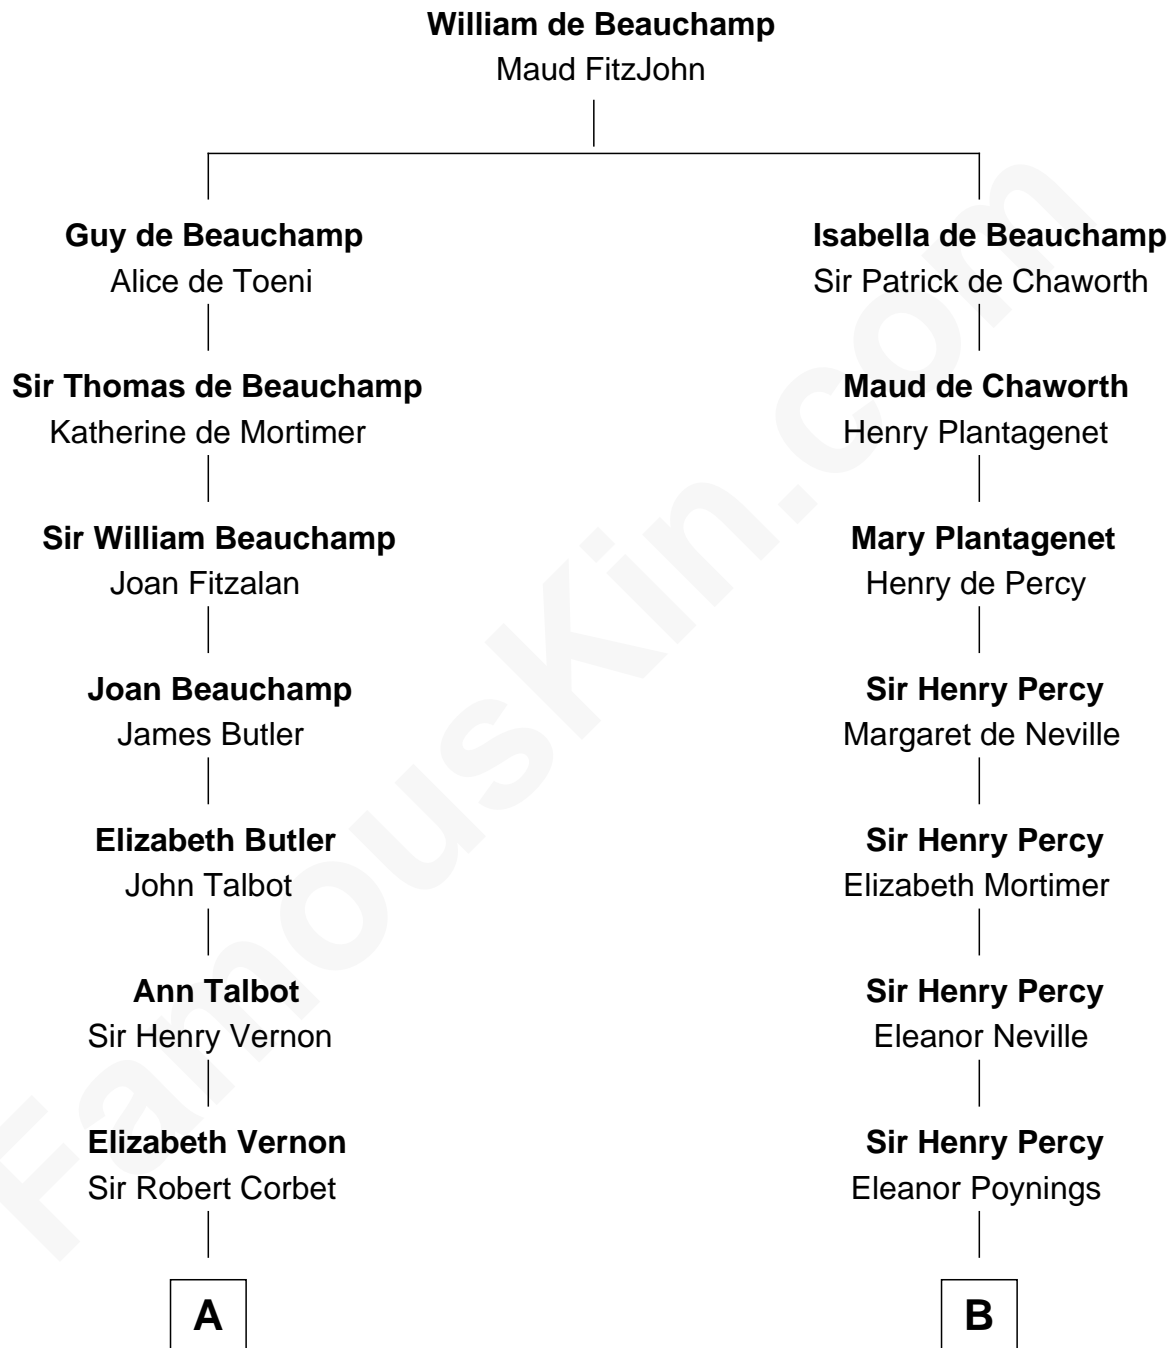

# FamousKin.com Relationship Chart of

**Allen Dulles**

*5th Director of the C.I.A.*

17th cousin 3 times removed of

**John Carroll**

*Founder of Georgetown University*

**C**

—  
**Harriet Wadsworth Lathrop**

Rev. Miron Winslow

—  
**Harriet Lathrop Winslow**

Rev. John Welsh Dulles

—  
**Allen Macy Dulles**

Edith Foster

—  
**Allen Dulles**

*5th Director of the C.I.A.*

FamousKin.com