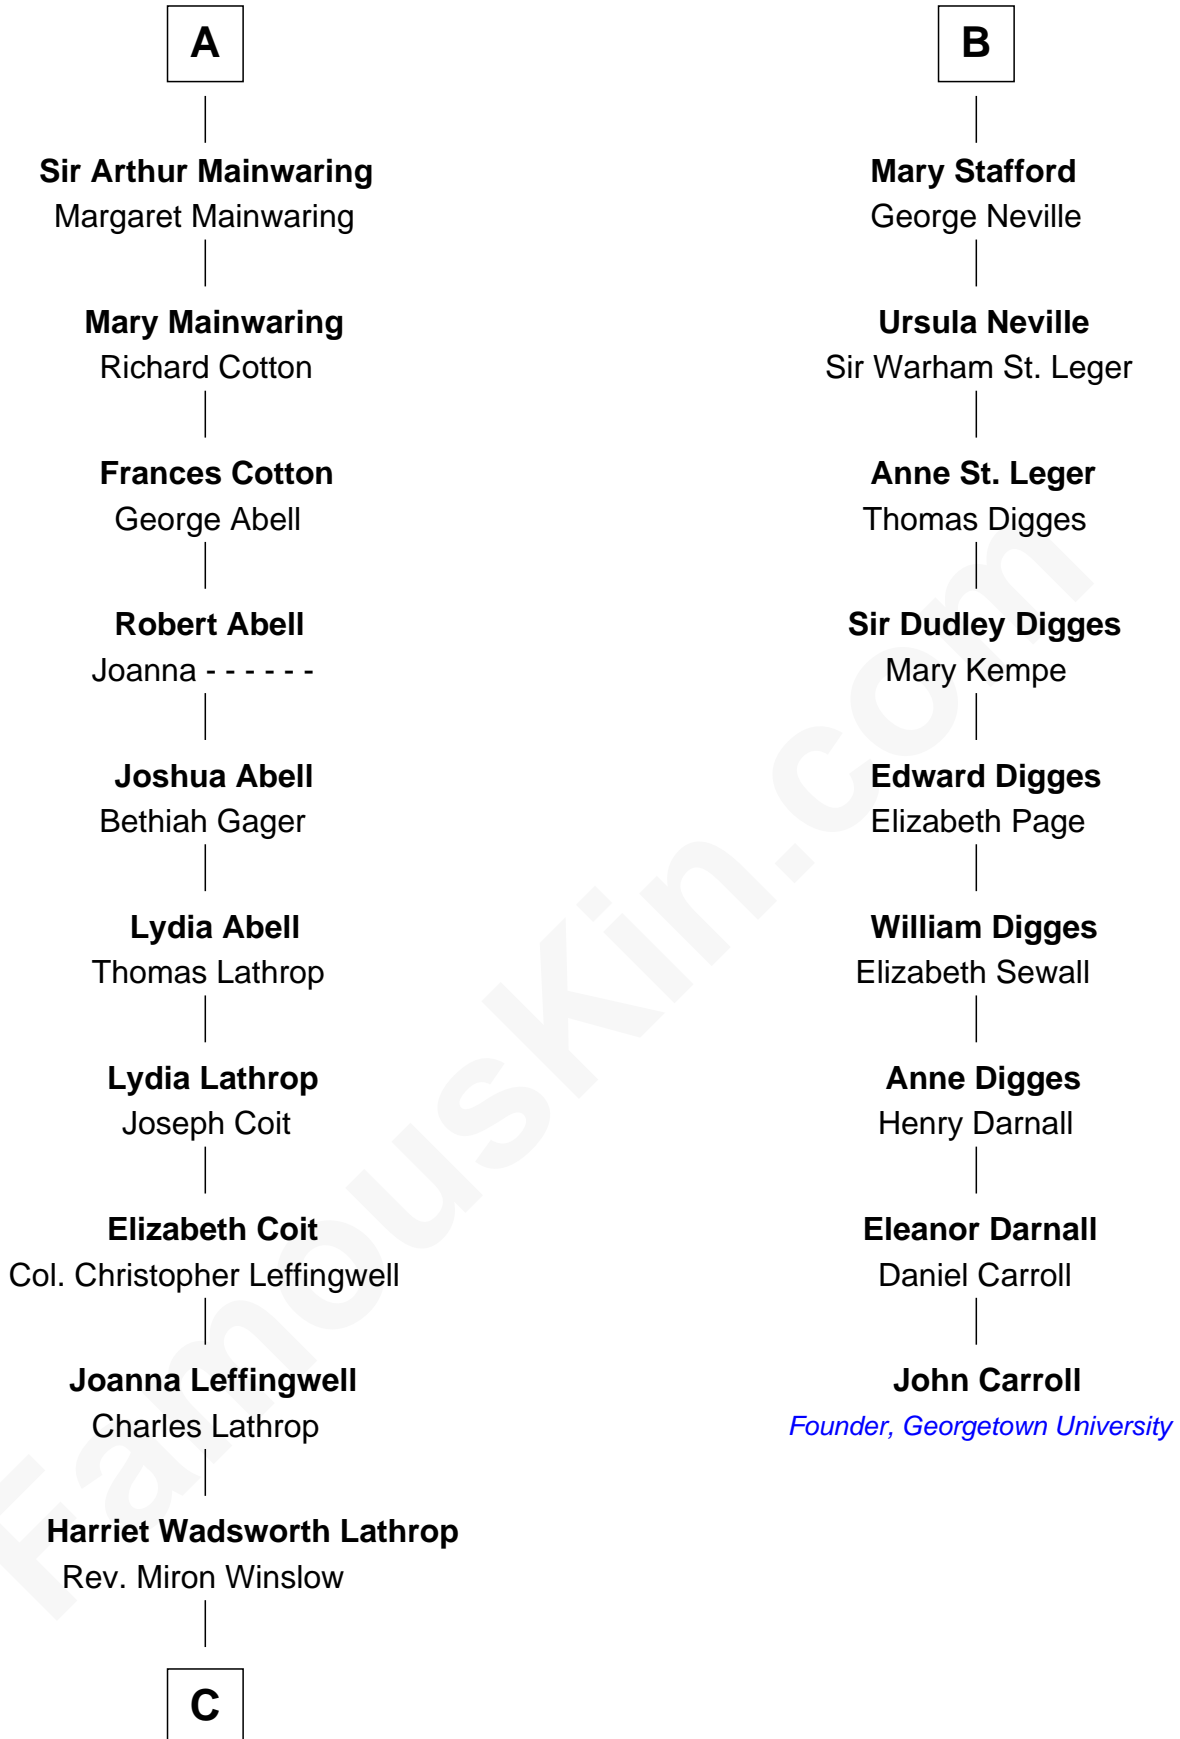

FamousKin.com Relationship Chart of

Allen Dulles

5th Director of the C.I.A.

15th cousin 4 times removed of

John Carroll

Founder of Georgetown University

C

—
Harriet Lathrop Winslow