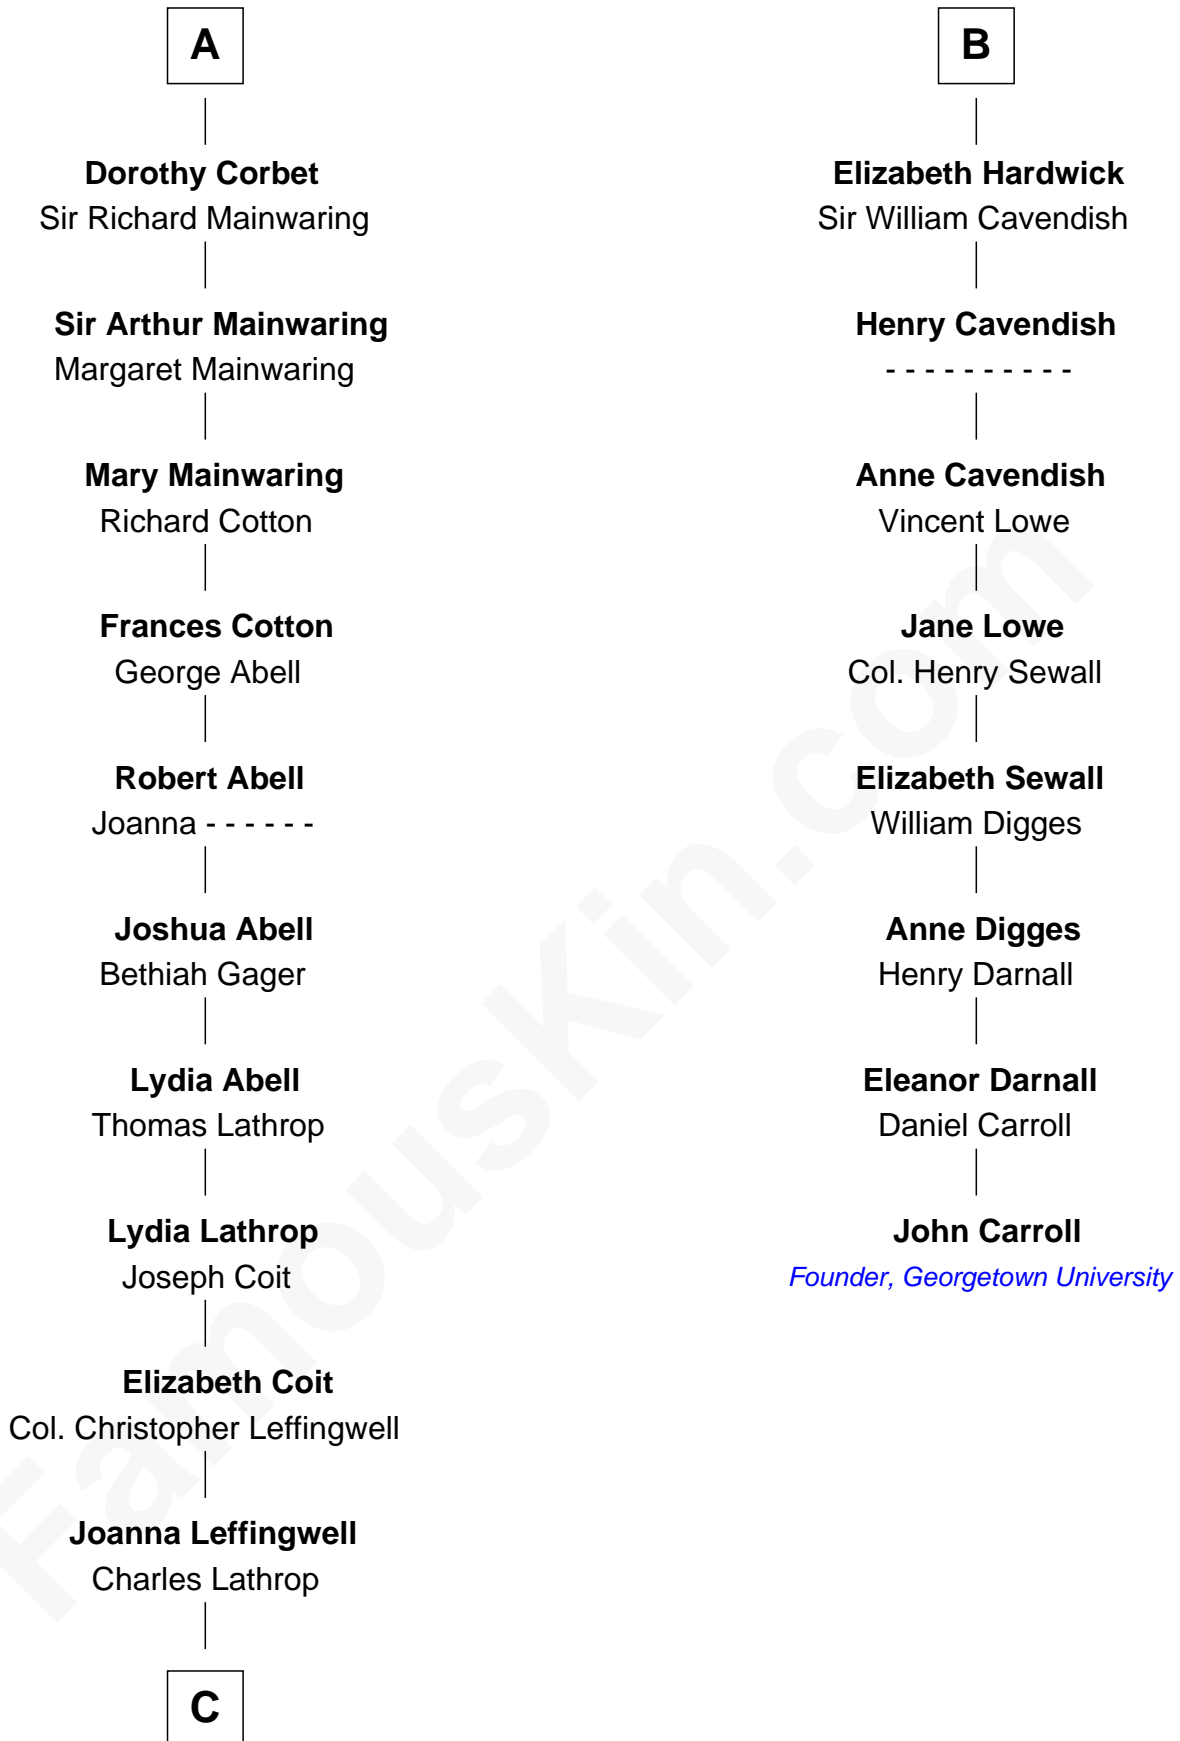

FamousKin.com Relationship Chart of

Allen Dulles

5th Director of the C.I.A.

14th cousin 6 times removed of

John Carroll

Founder of Georgetown University

Edmund Fitzalan

Alice de Warenne

C

—
Harriet Wadsworth Lathrop

Rev. Miron Winslow

—
Harriet Lathrop Winslow

Rev. John Welsh Dulles

—
Allen Macy Dulles

Edith Foster

—
Allen Dulles