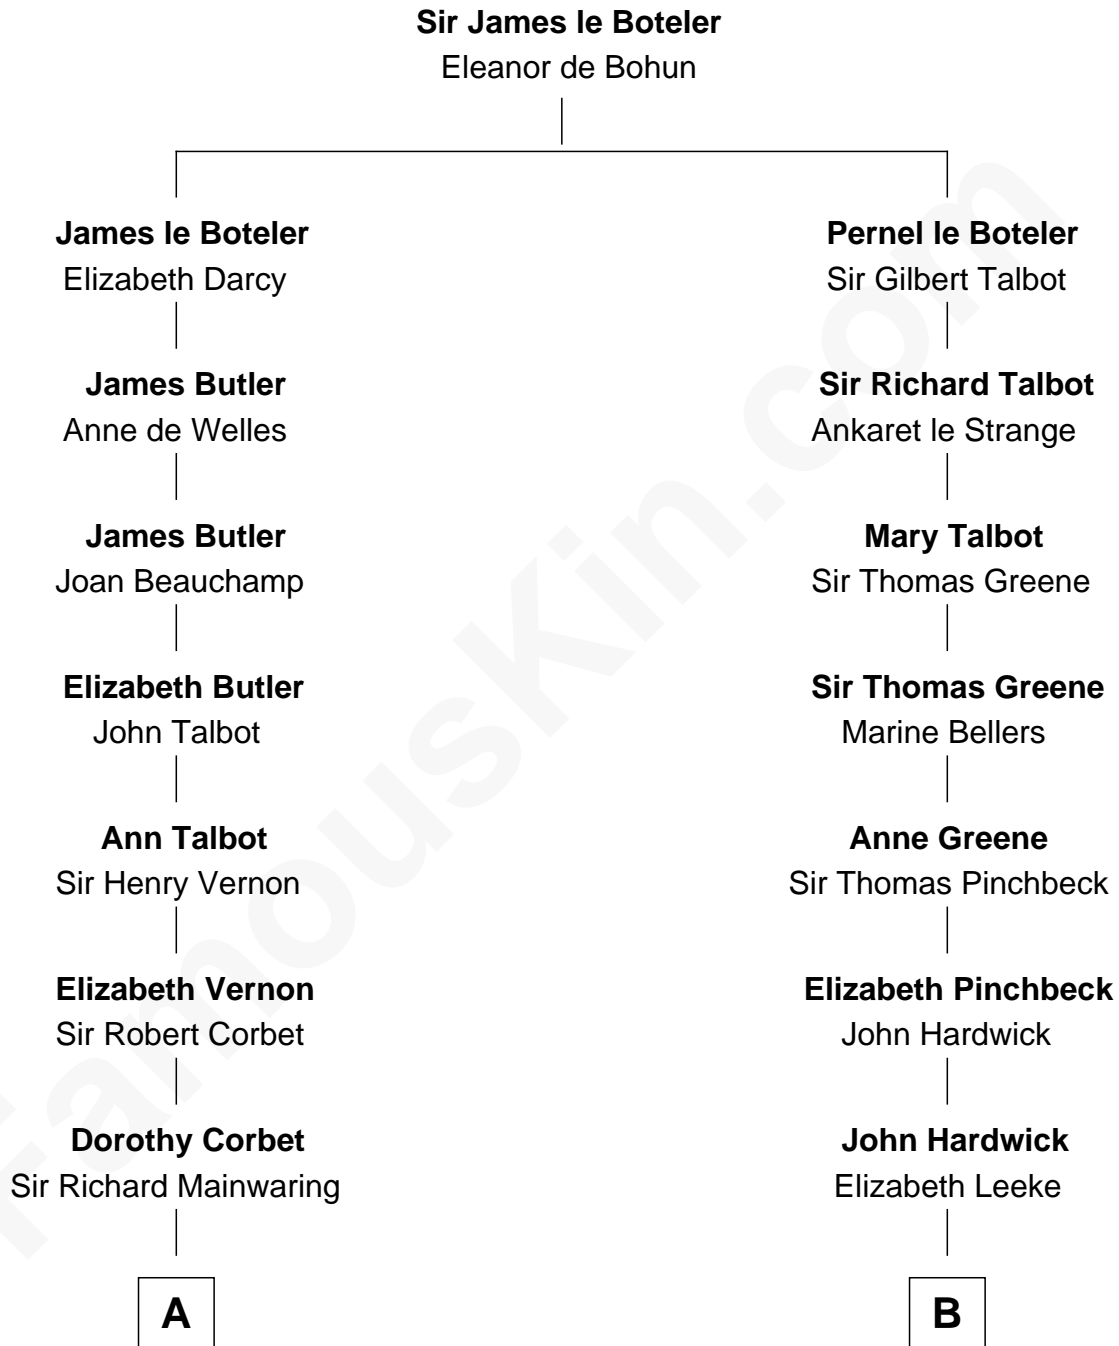

# FamousKin.com Relationship Chart of

**Allen Dulles**

*5th Director of the C.I.A.*

14th cousin 5 times removed of

**John Carroll**

*Founder of Georgetown University*

**C**

—  
**Harriet Lathrop Winslow**

Rev. John Welsh Dulles

—  
**Allen Macy Dulles**

Edith Foster

—  
**Allen Dulles**

*5th Director of the C.I.A.*

FamousKin.com