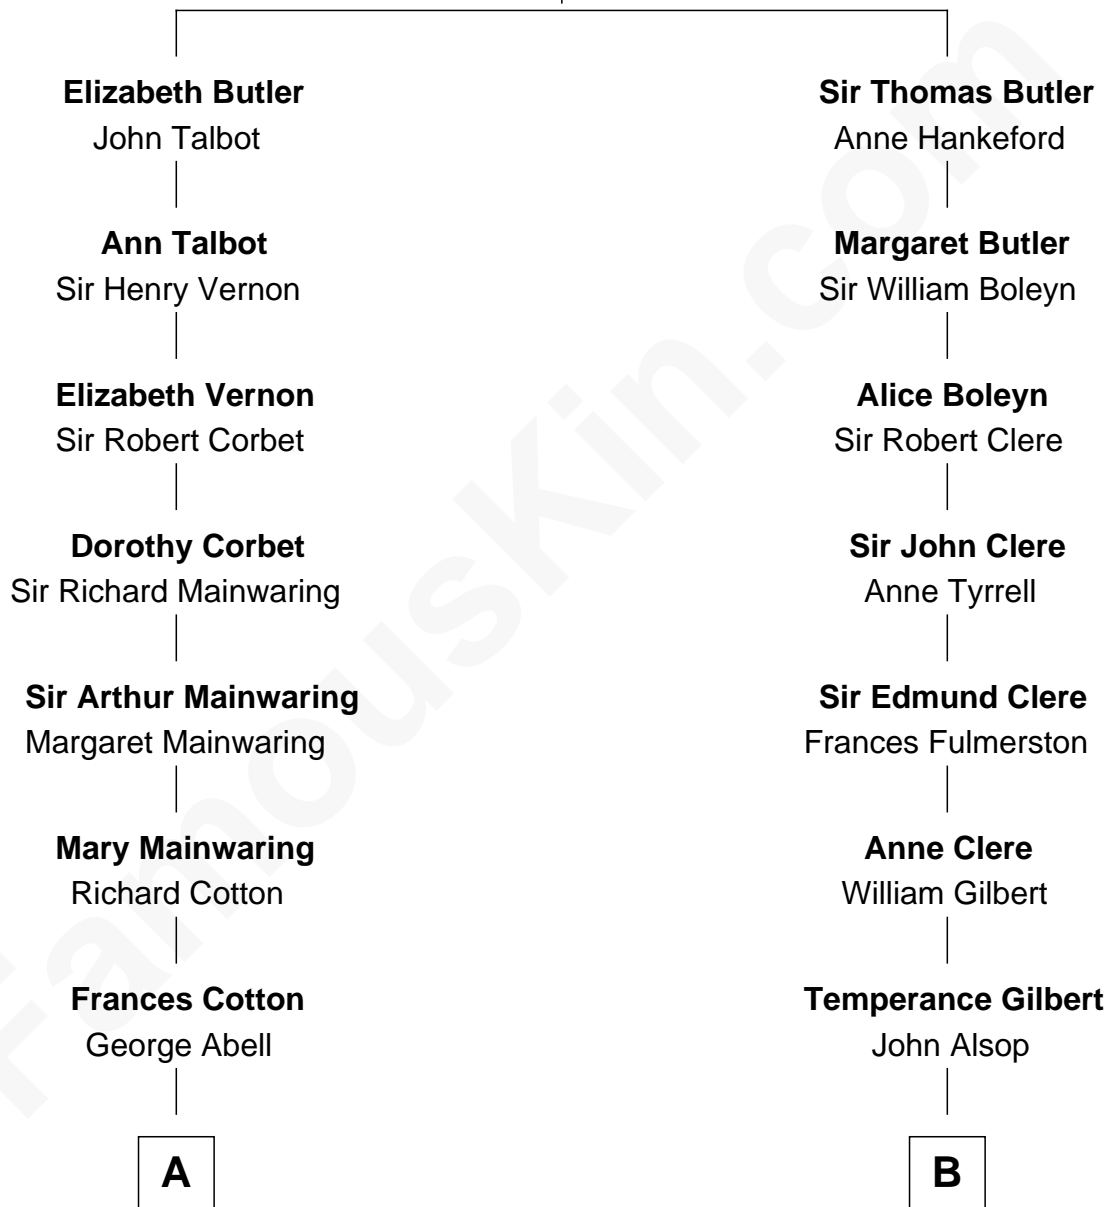

# FamousKin.com Relationship Chart of

**Allen Dulles**

*5th Director of the C.I.A.*

16th cousin 2 times removed of

**Treat Williams**

*TV & Movie Actor*

**James Butler**  
Joan Beauchamp

C

**Marian Andrew**

Richard Norman Williams

**Treat Williams**

*TV & Movie Actor*

FamousKin.com