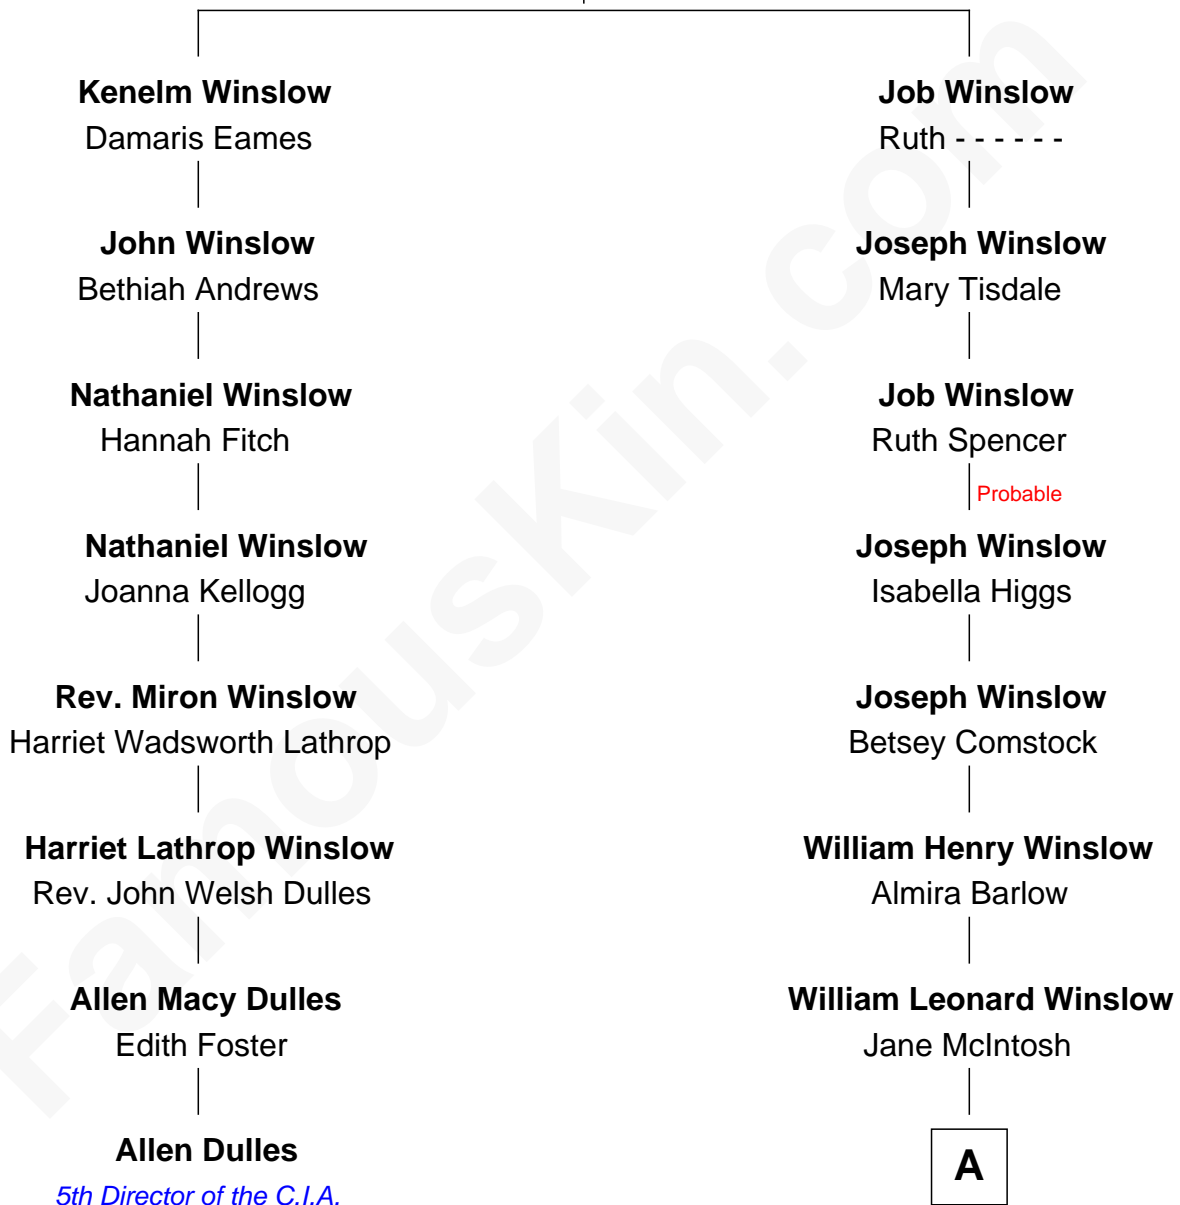

FamousKin.com Relationship Chart of

Allen Dulles

5th Director of the C.I.A.

7th cousin 2 times removed of

Don Winslow

Author and Screenwriter

Kenelm Winslow

Ellen Newton

A

Lloyd Robert Winslow
Dorothy Grace Dandeno

Donald Lloyd Winslow
Ottis Mary Scheuermann

Don Winslow
Suspense Novelist

FamousKin.com