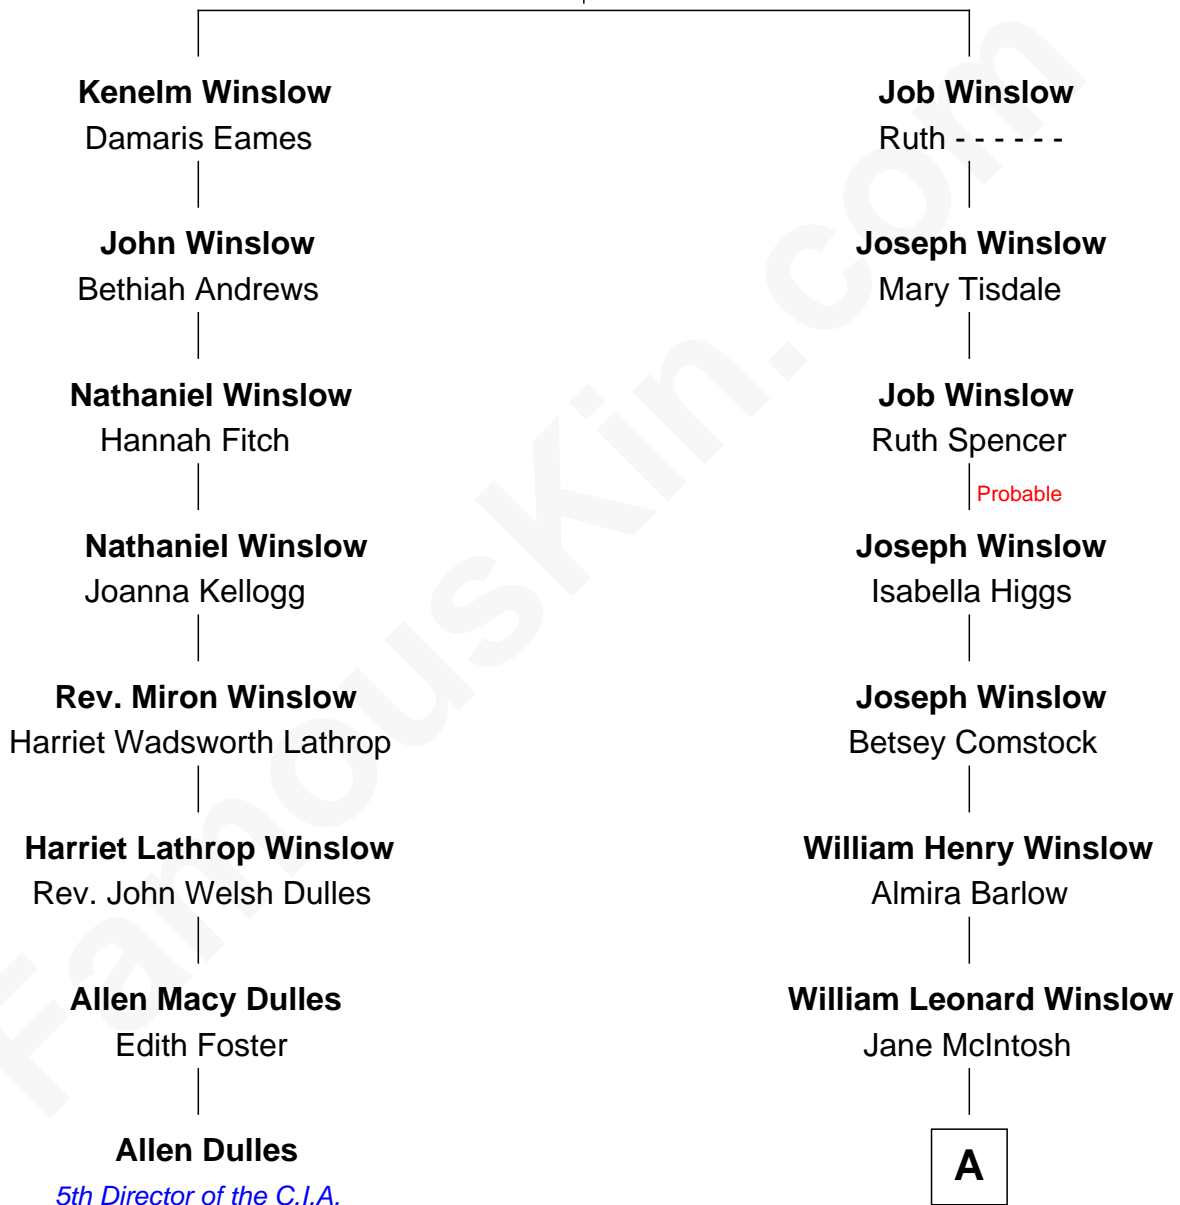

FamousKin.com Relationship Chart of

Allen Dulles

5th Director of the C.I.A.

7th cousin 2 times removed of

Kristine Rolofson

Harlequin Novelist

Kenelm Winslow

Ellen Newton

A

—
Lloyd Robert Winslow
Dorothy Grace Dandeno

—
Donald Lloyd Winslow
Ottis Mary Scheuermann

—
Kristine Rolofson
Harlequin Novelist

FamousKin.com