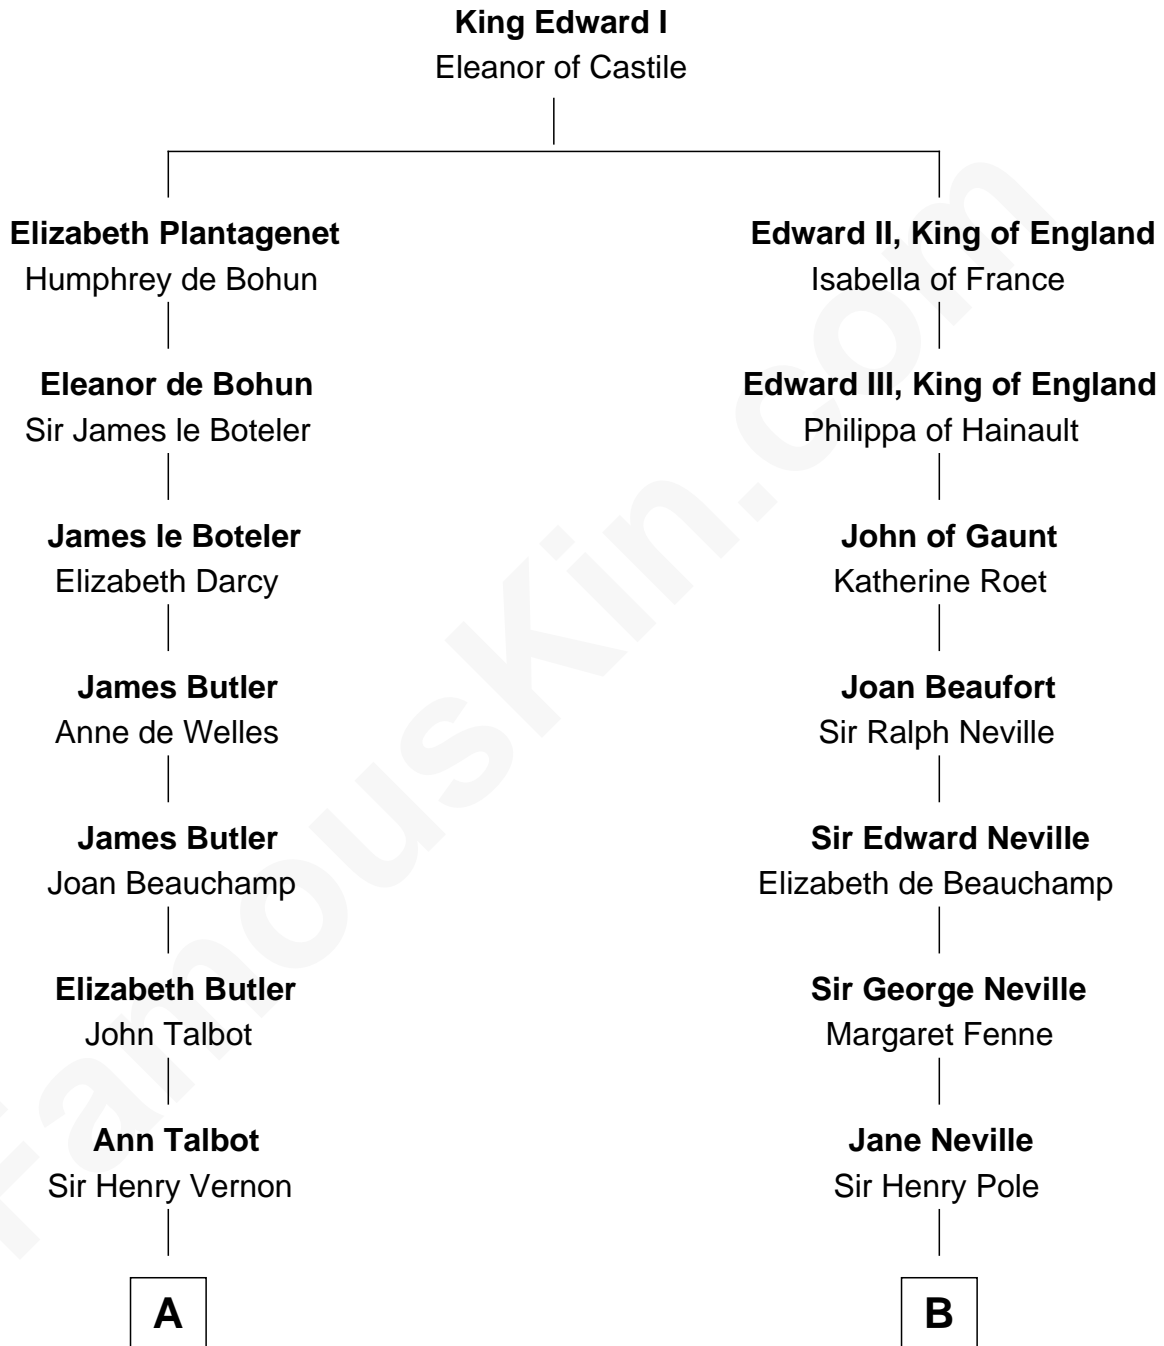

FamousKin.com Relationship Chart of

Allen Dulles

5th Director of the C.I.A.

17th cousin 4 times removed of

Lewis Carroll

Author of Alice in Wonderland

C

—
Joanna Leffingwell

Charles Lathrop

—
Harriet Wadsworth Lathrop

Rev. Miron Winslow

—
Harriet Lathrop Winslow

Rev. John Welsh Dulles

—
Allen Macy Dulles

Edith Foster

—
Allen Dulles