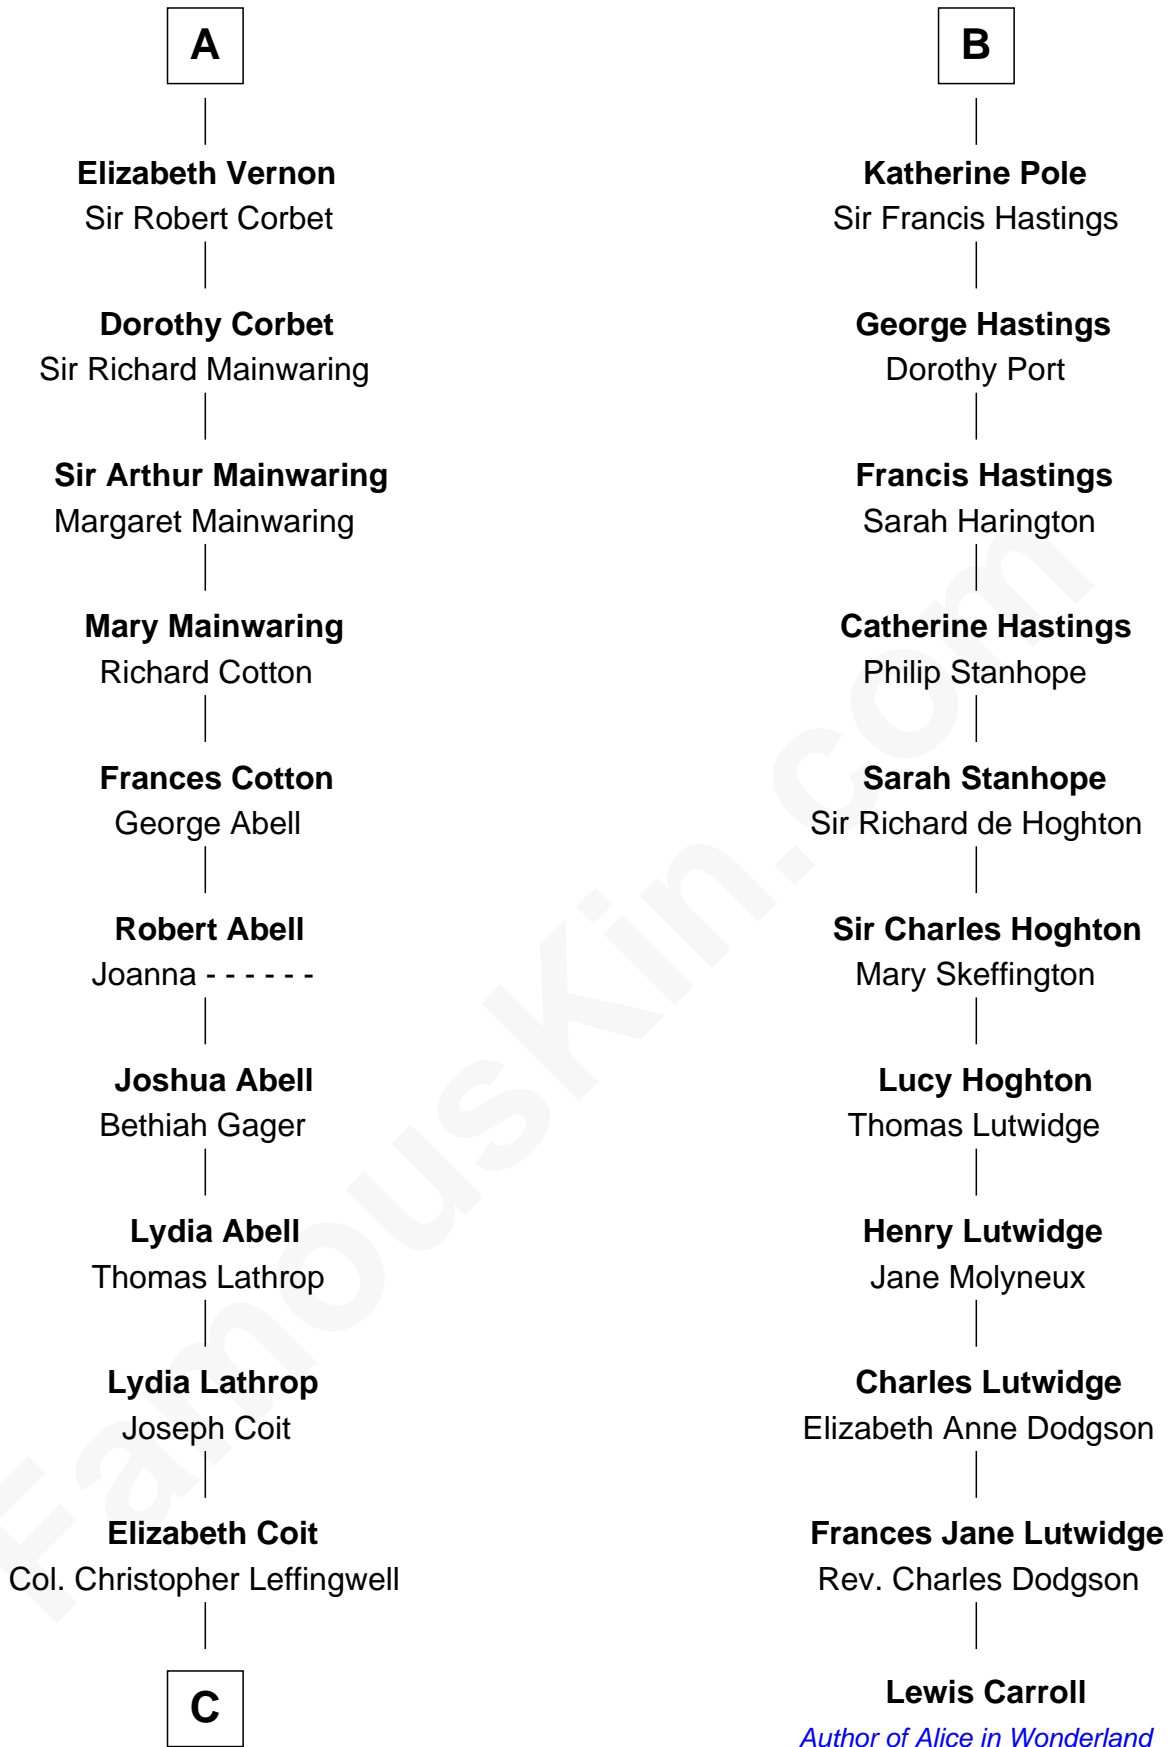

FamousKin.com Relationship Chart of

Allen Dulles

5th Director of the C.I.A.

17th cousin 4 times removed of

Lewis Carroll

Author of Alice in Wonderland

C

—
Joanna Leffingwell

Charles Lathrop

—
Harriet Wadsworth Lathrop

Rev. Miron Winslow

—
Harriet Lathrop Winslow

Rev. John Welsh Dulles

—
Allen Macy Dulles

Edith Foster

—
Allen Dulles