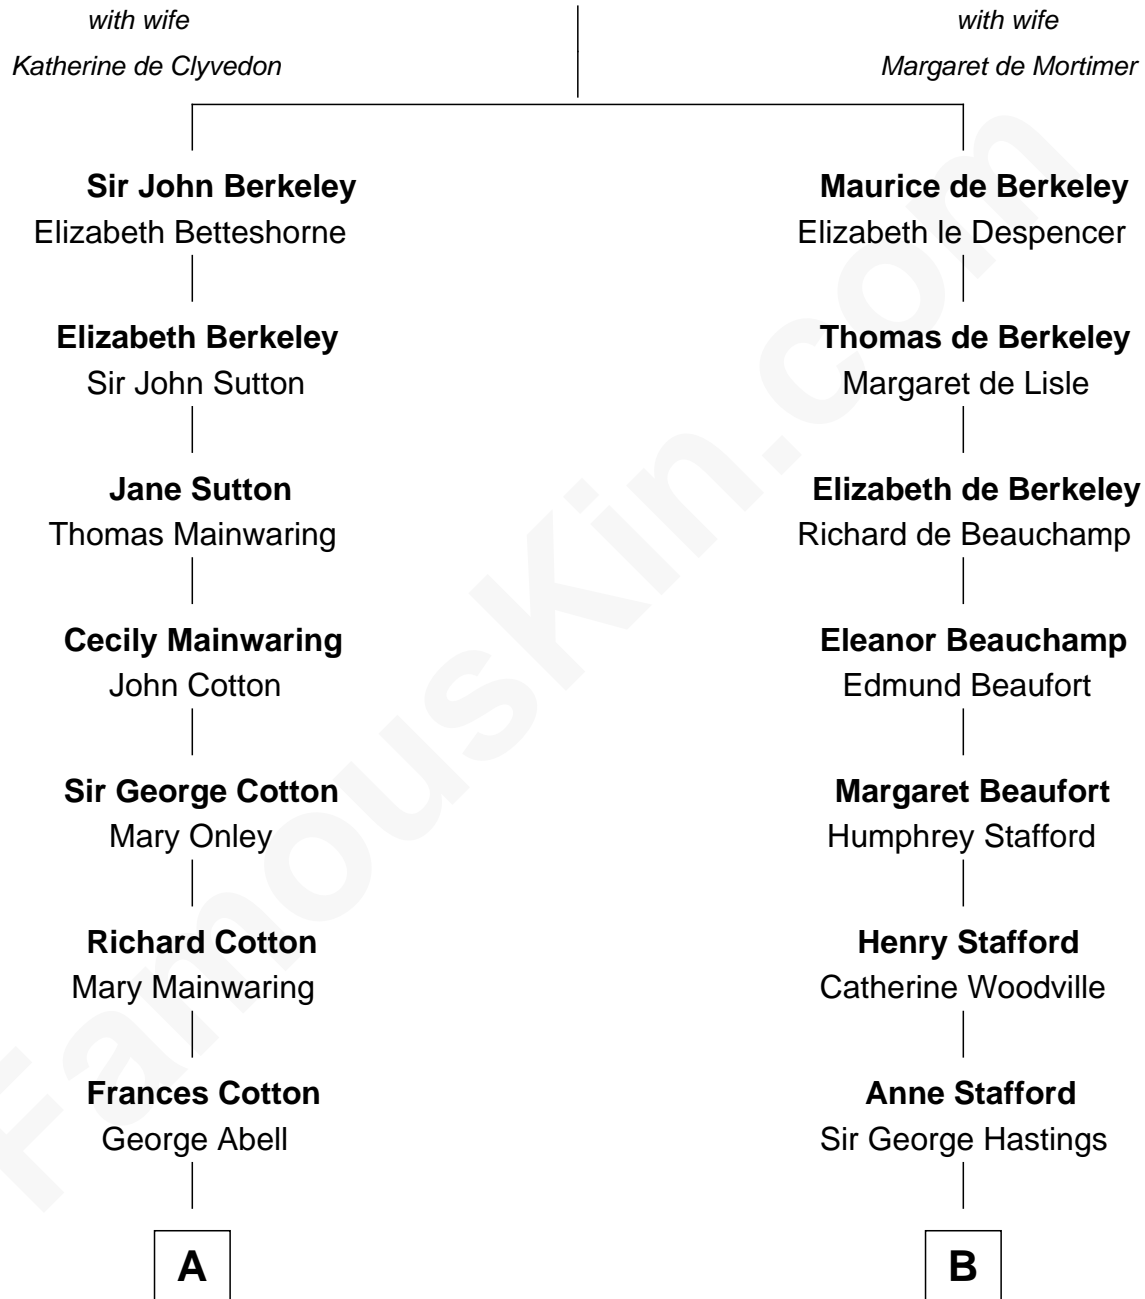

FamousKin.com Relationship Chart of

Allen Dulles

5th Director of the C.I.A.

16th cousin 2 times removed of

E. M. Forster

English Novelist

Thomas de Berkeley

C

Edward Morgan Llewellyn Forster

Alice Clara Whichelo

E. M. Forster

English Novelist

FamousKin.com