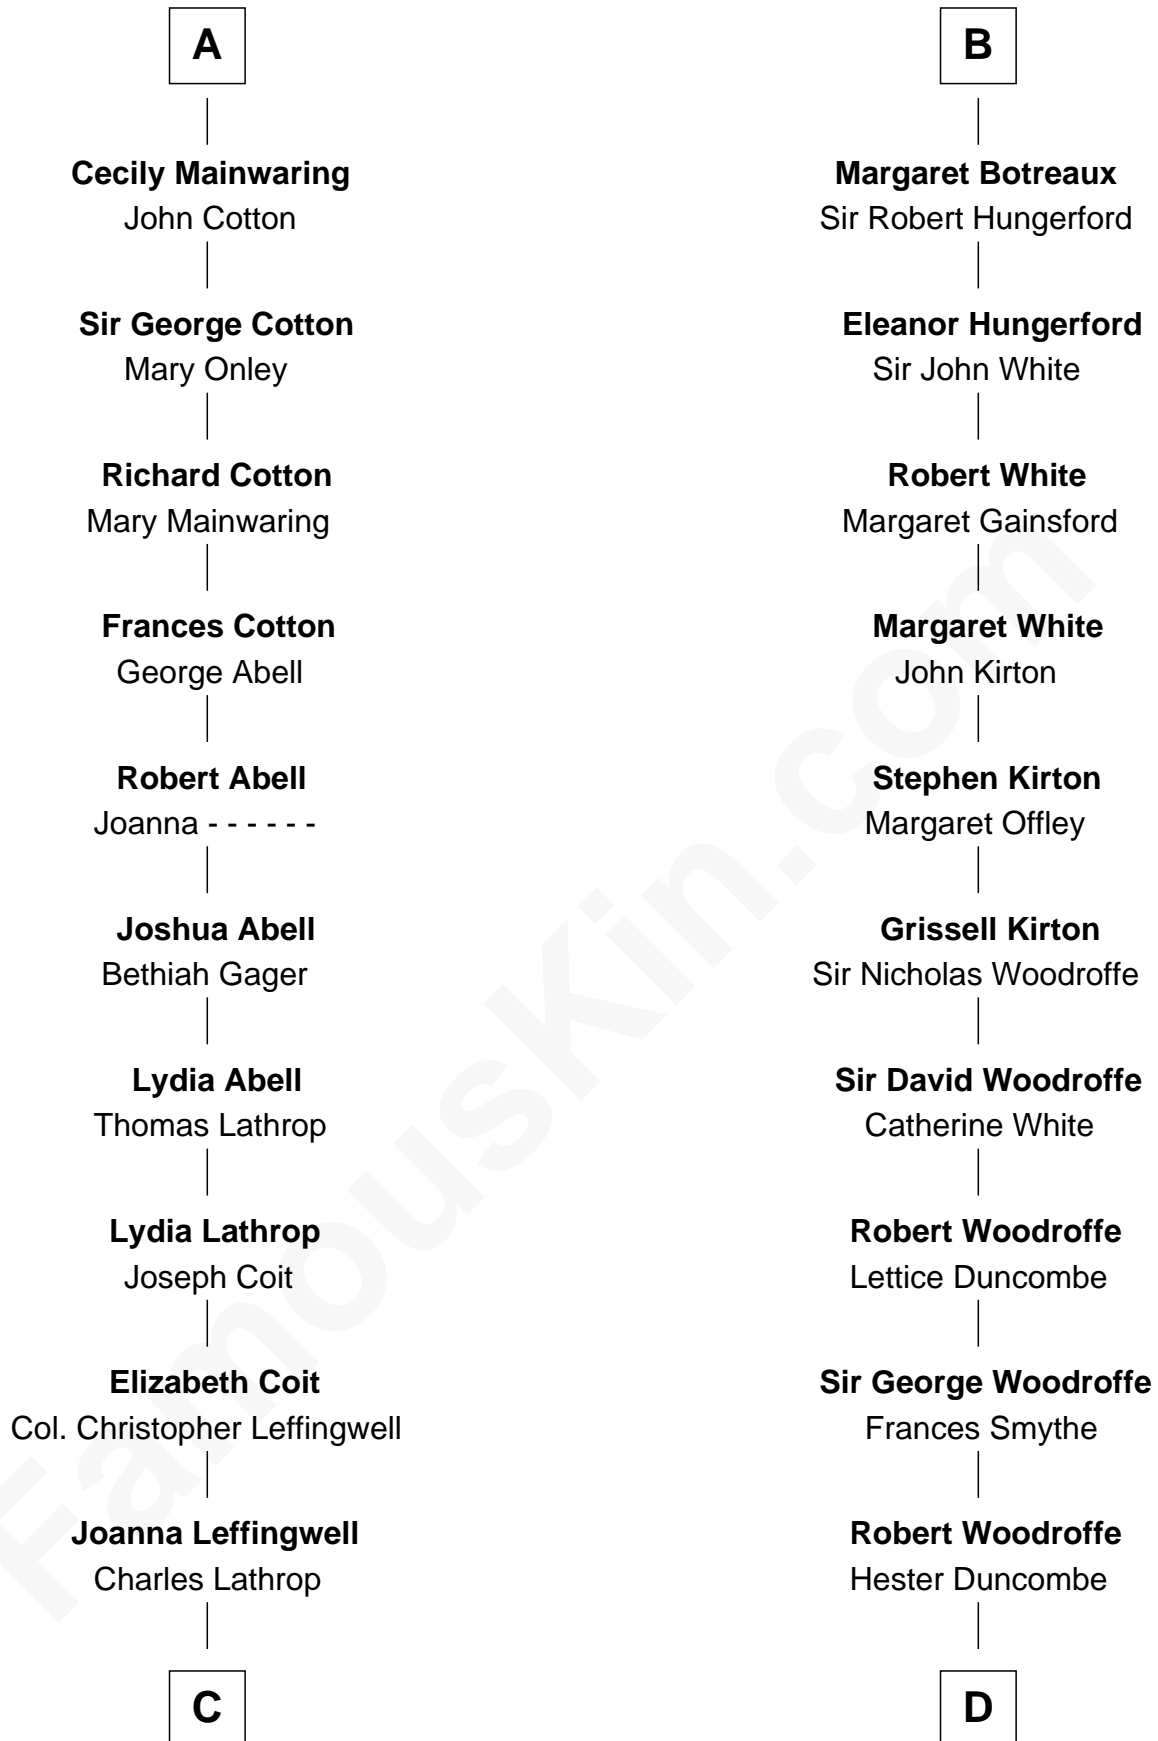

FamousKin.com Relationship Chart of

Allen Dulles

5th Director of the C.I.A.

20th cousin 1 time removed of

Guillermo Billinghurst

31st President of Peru

Sir Roger de Quincy

Helen of Galloway

Margaret de Vere

Sir John de Beaumont

Katherine de Everingham

Elizabeth Beaumont

Sir William Botreaux

B

C

Harriet Wadsworth Lathrop