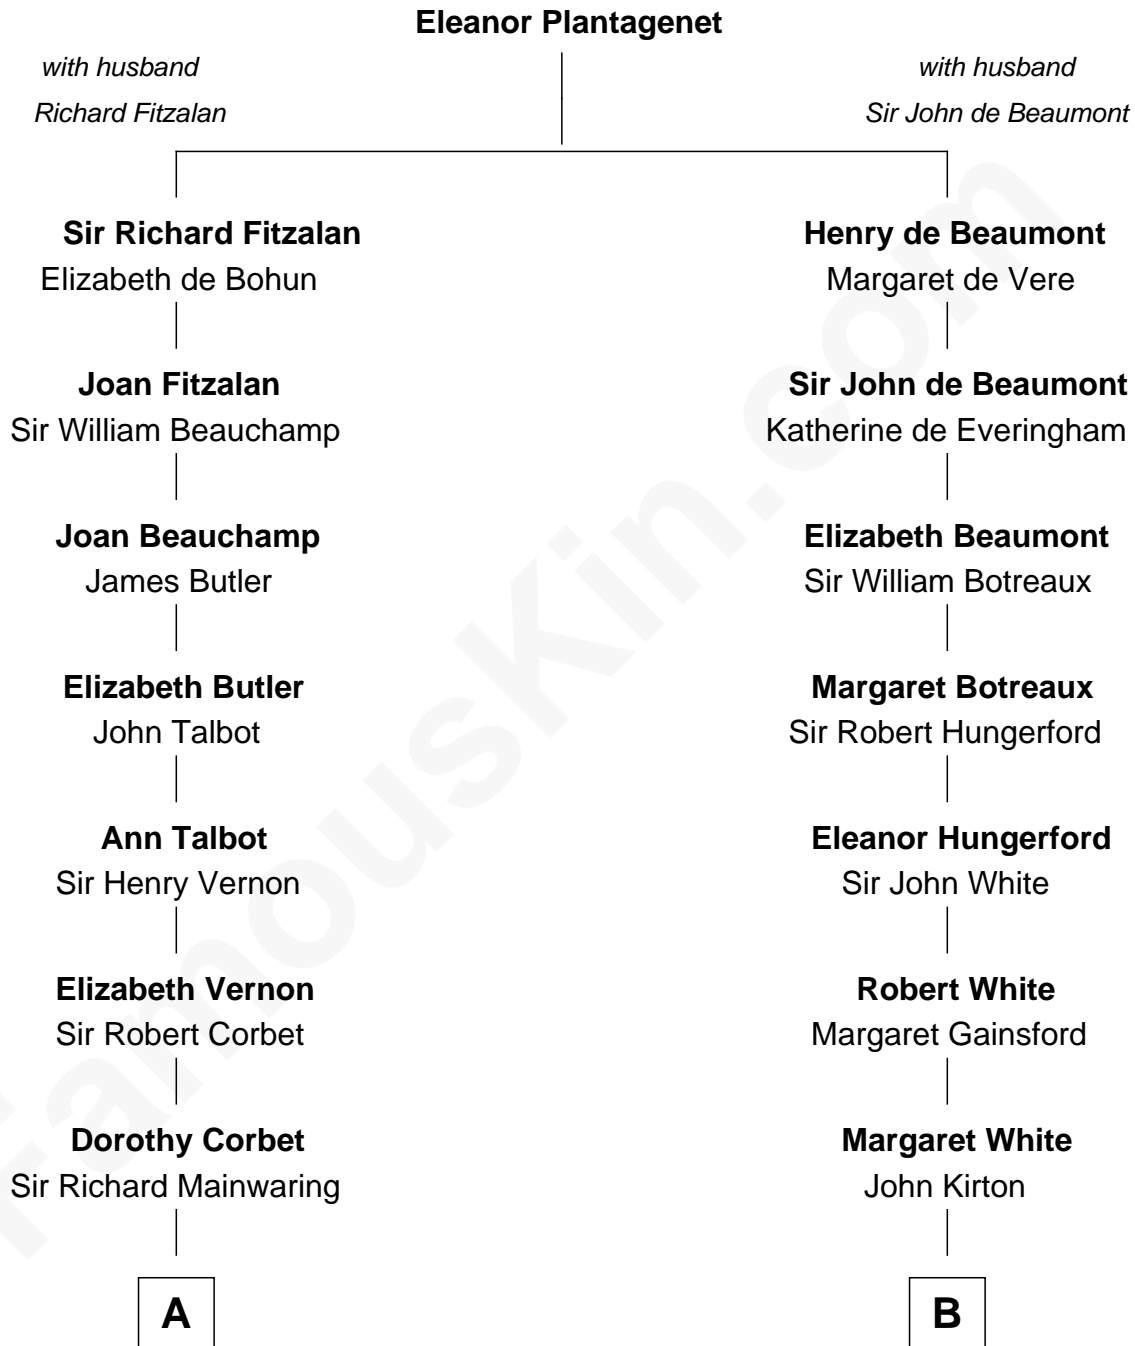

FamousKin.com Relationship Chart of

Allen Dulles

5th Director of the C.I.A.

17th cousin 2 times removed of

Guillermo Billinghurst

31st President of Peru

C

—
Harriet Lathrop Winslow