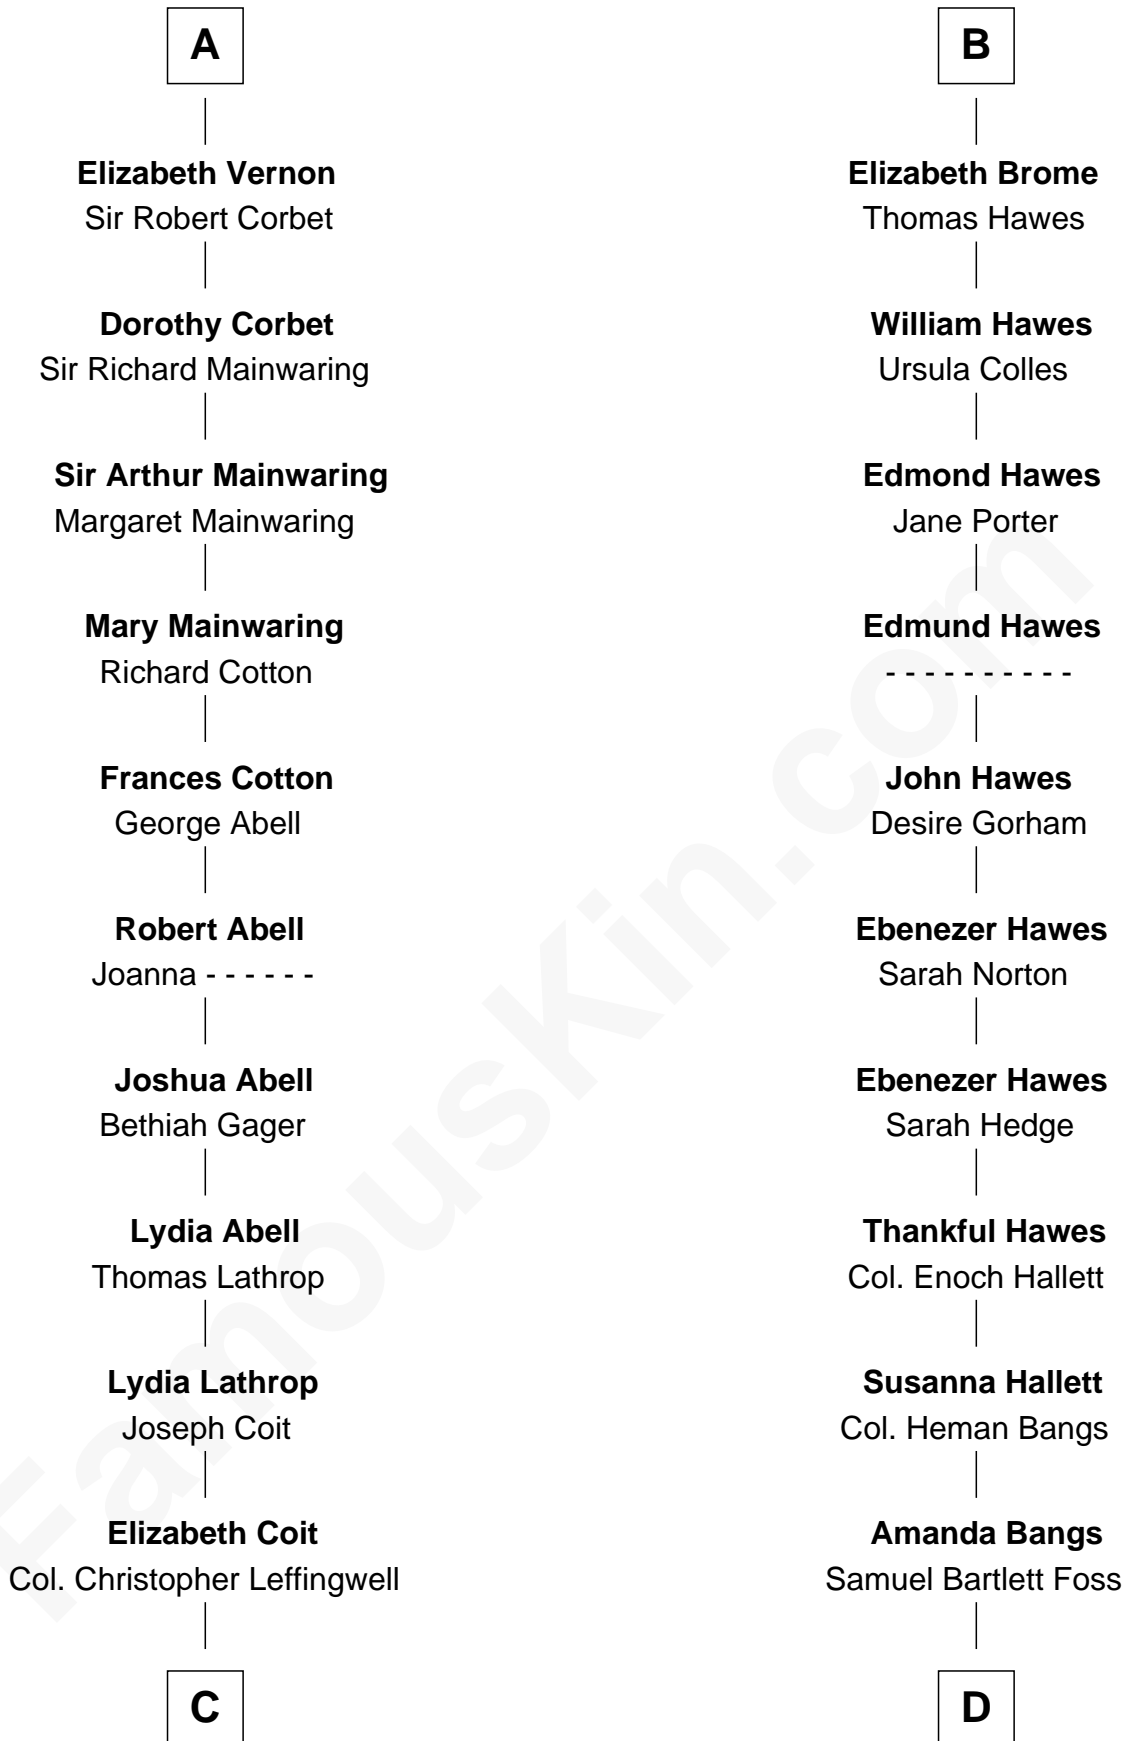

# FamousKin.com Relationship Chart of

**Allen Dulles**

*5th Director of the C.I.A.*

18th cousin 3 times removed of

**Eugene Foss**

*45th Governor of Massachusetts*

**Sir Robert de Ros**

Isabel de Aubeney

**C**

**Joanna Leffingwell**

Charles Lathrop

**Harriet Wadsworth Lathrop**

Rev. Miron Winslow

**Harriet Lathrop Winslow**

Rev. John Welsh Dulles

**Allen Macy Dulles**