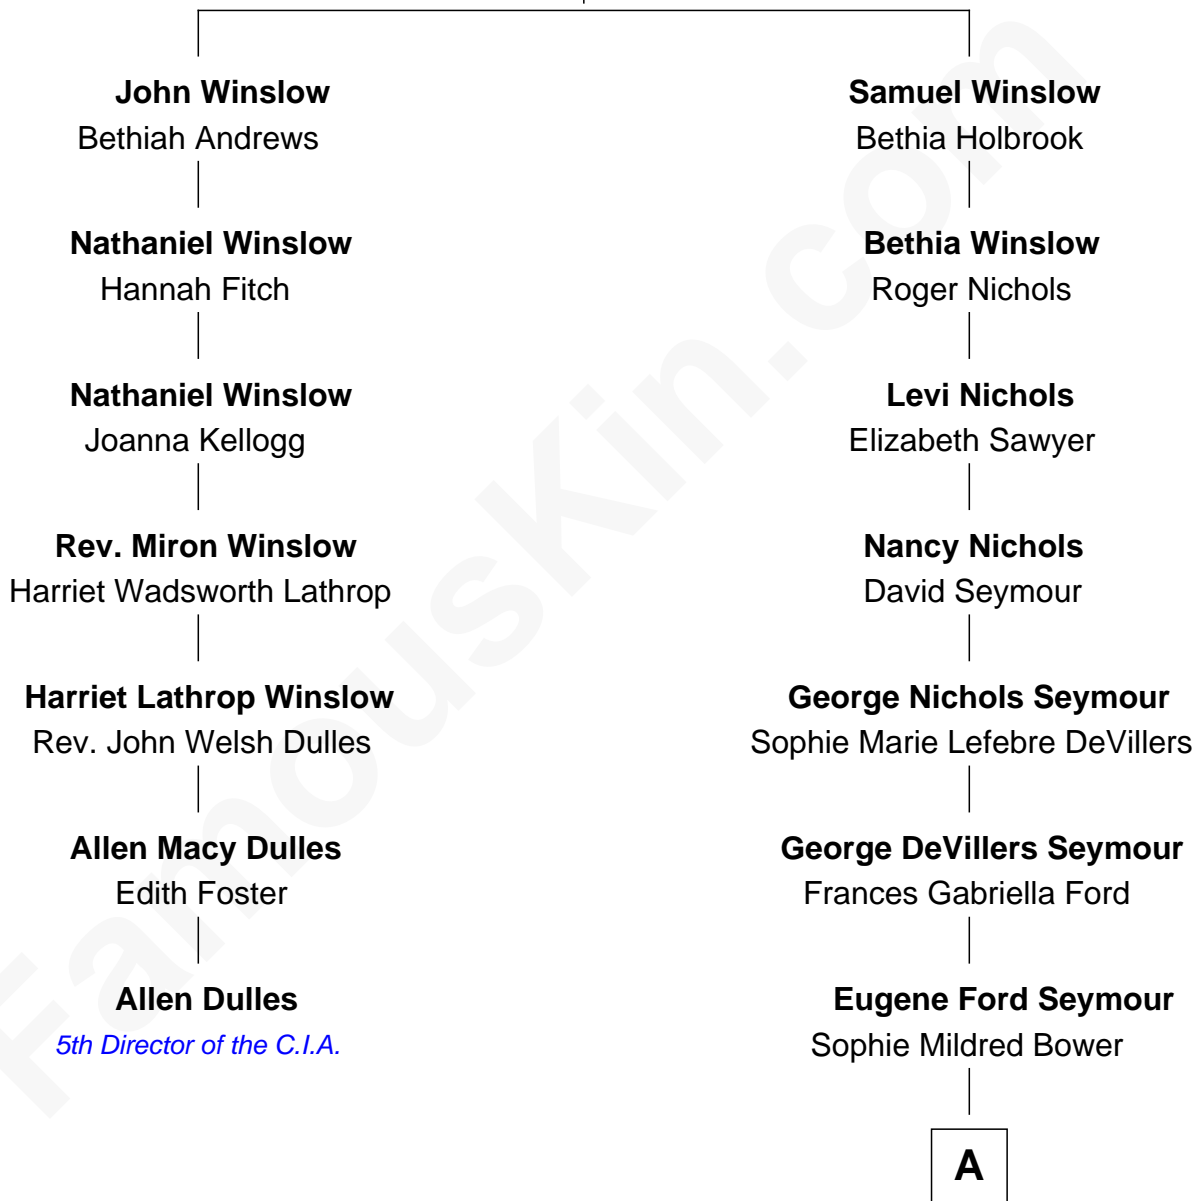

Kenelm Winslow

*with wife
Damaris Eames*

*with wife
Mercy Worden*