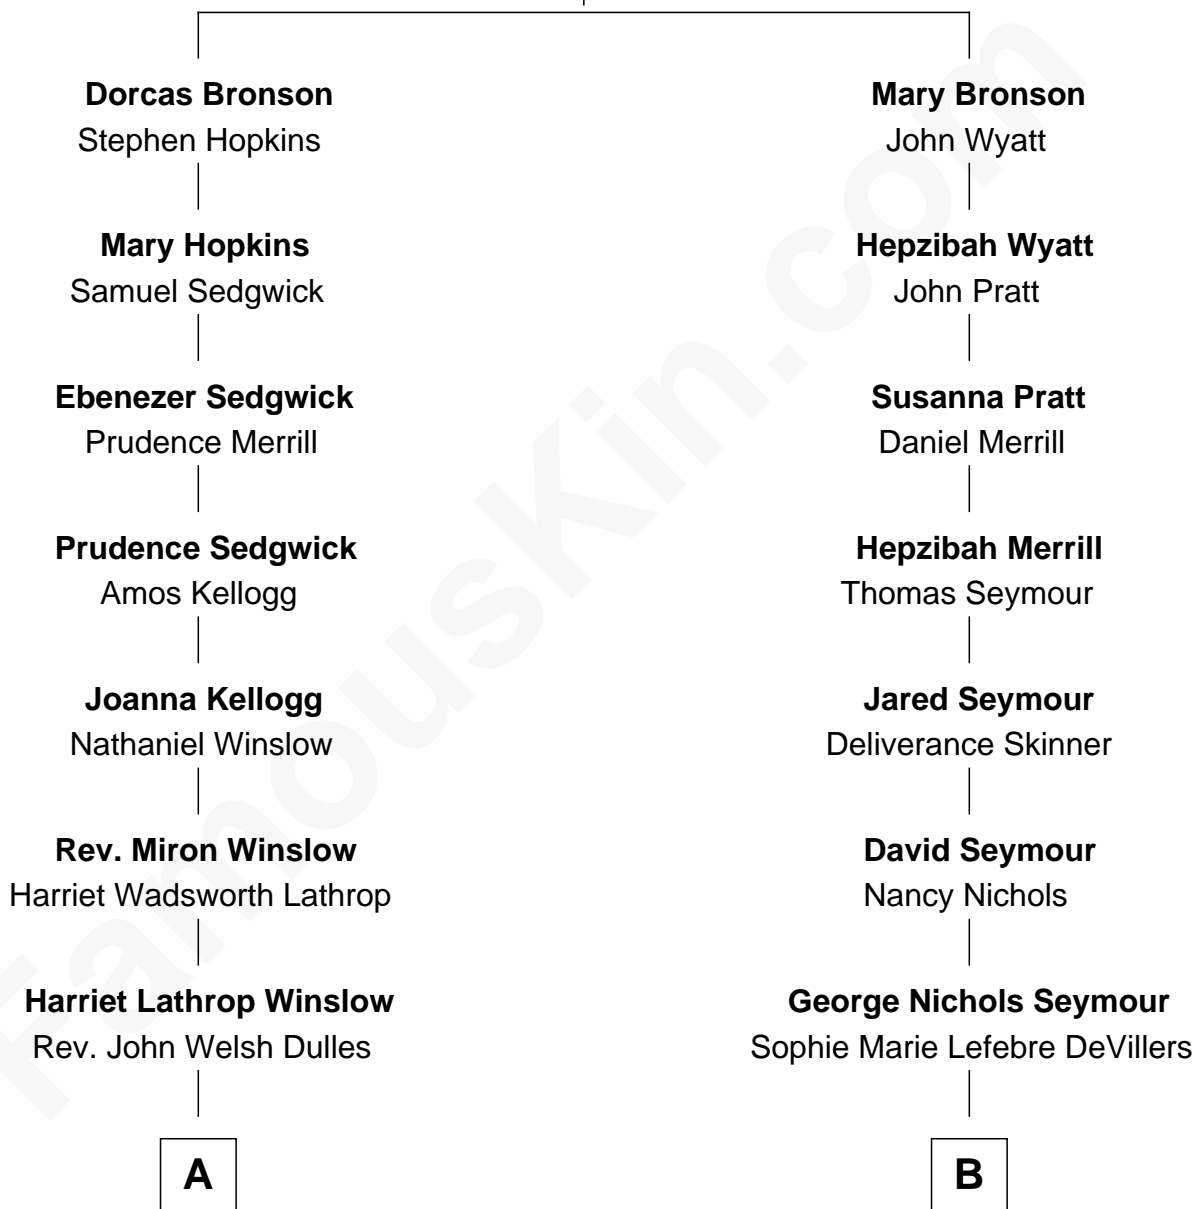

# FamousKin.com Relationship Chart of

**Allen Dulles**

*5th Director of the C.I.A.*

8th cousin 3 times removed of

**Bridget Fonda**

*Movie Actress*

**John Bronson**

Frances Hills

**A**

**Allen Macy Dulles**

Edith Foster

**Allen Dulles**

*5th Director of the C.I.A.*

**B**

**George DeVillers Seymour**

Frances Gabriella Ford