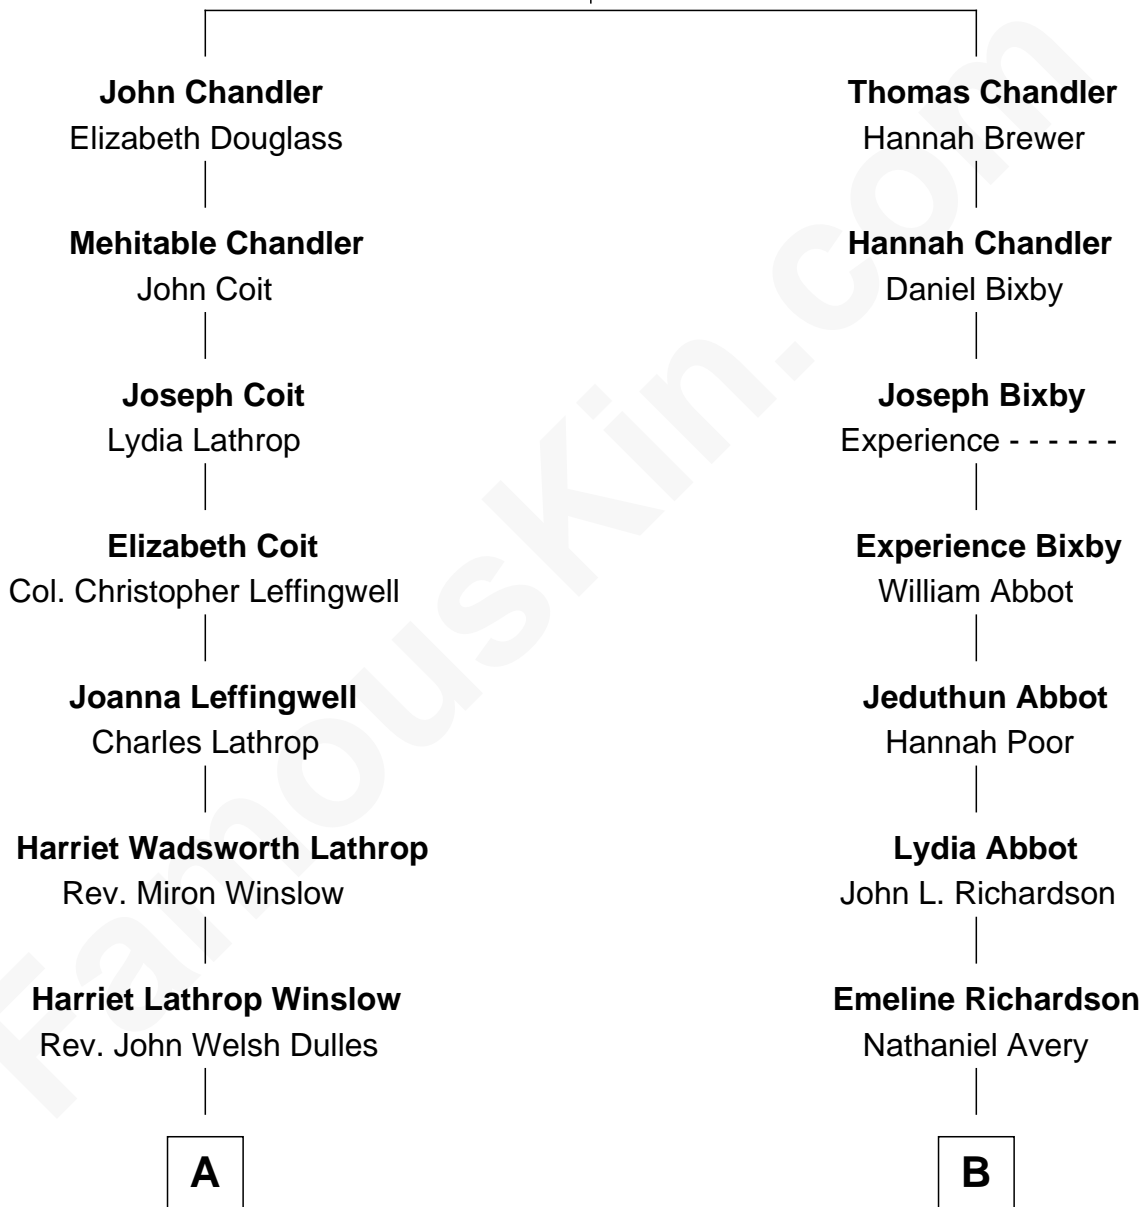

# FamousKin.com Relationship Chart of

**John Foster Dulles**

*52nd U.S. Secretary of State*

8th cousin 3 times removed of

**Mickey Rourke**

*Movie Actor*

**William Chandler**

Annis Bayford

**A**

**Allen Macy Dulles**

Edith Foster

**John Foster Dulles**

*52nd U.S. Secretary of State*

**B**

**Victoria Nancy Avery**

Joshua George Fitts

**Maud Alice Fitts**

Joseph Clinton Carleton

**Hazel May Carleton**

Leonard Ernest Cameron

**Annette Elizabeth Cameron**

Philip Andrew Rourke

**Mickey Rourke**

*Movie Actor*