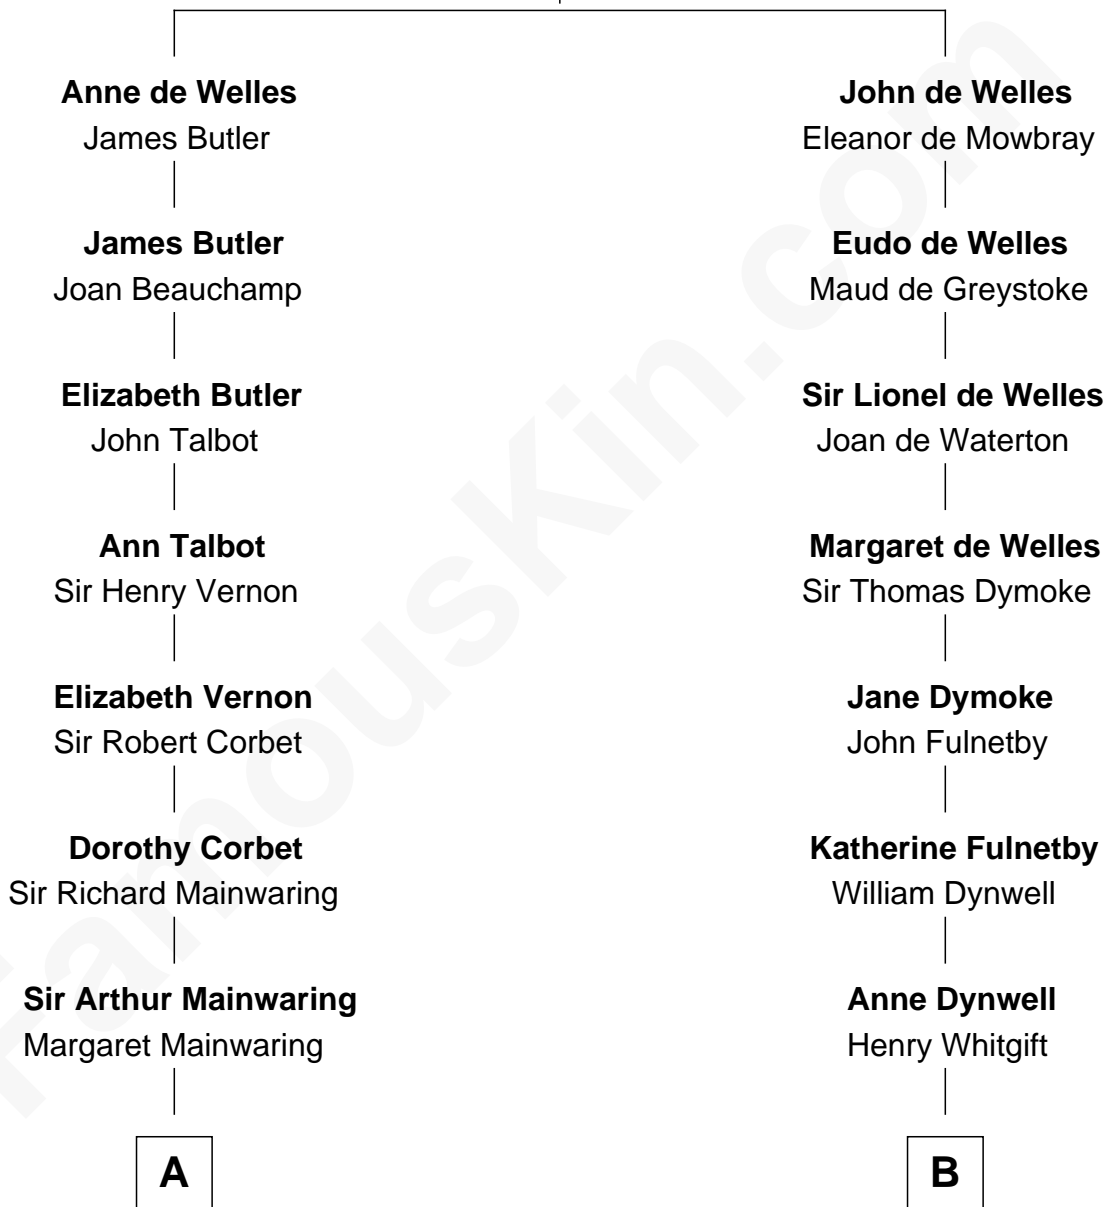

# FamousKin.com Relationship Chart of

**John Foster Dulles**

*52nd U.S. Secretary of State*

18th cousin 1 time removed of

**Owen Brewster**

*54th Governor of Maine*

**John de Welles**

Maud de Roos

**C**

**Allen Macy Dulles**

Edith Foster

**John Foster Dulles**

*52nd U.S. Secretary of State*

**D**

**Owen W. Bridges**

Lydia A. -----

**Carrie S. Bridges**

William Edmund Brewster

**Owen Brewster**

*54th Governor of Maine*

FamousKin.com