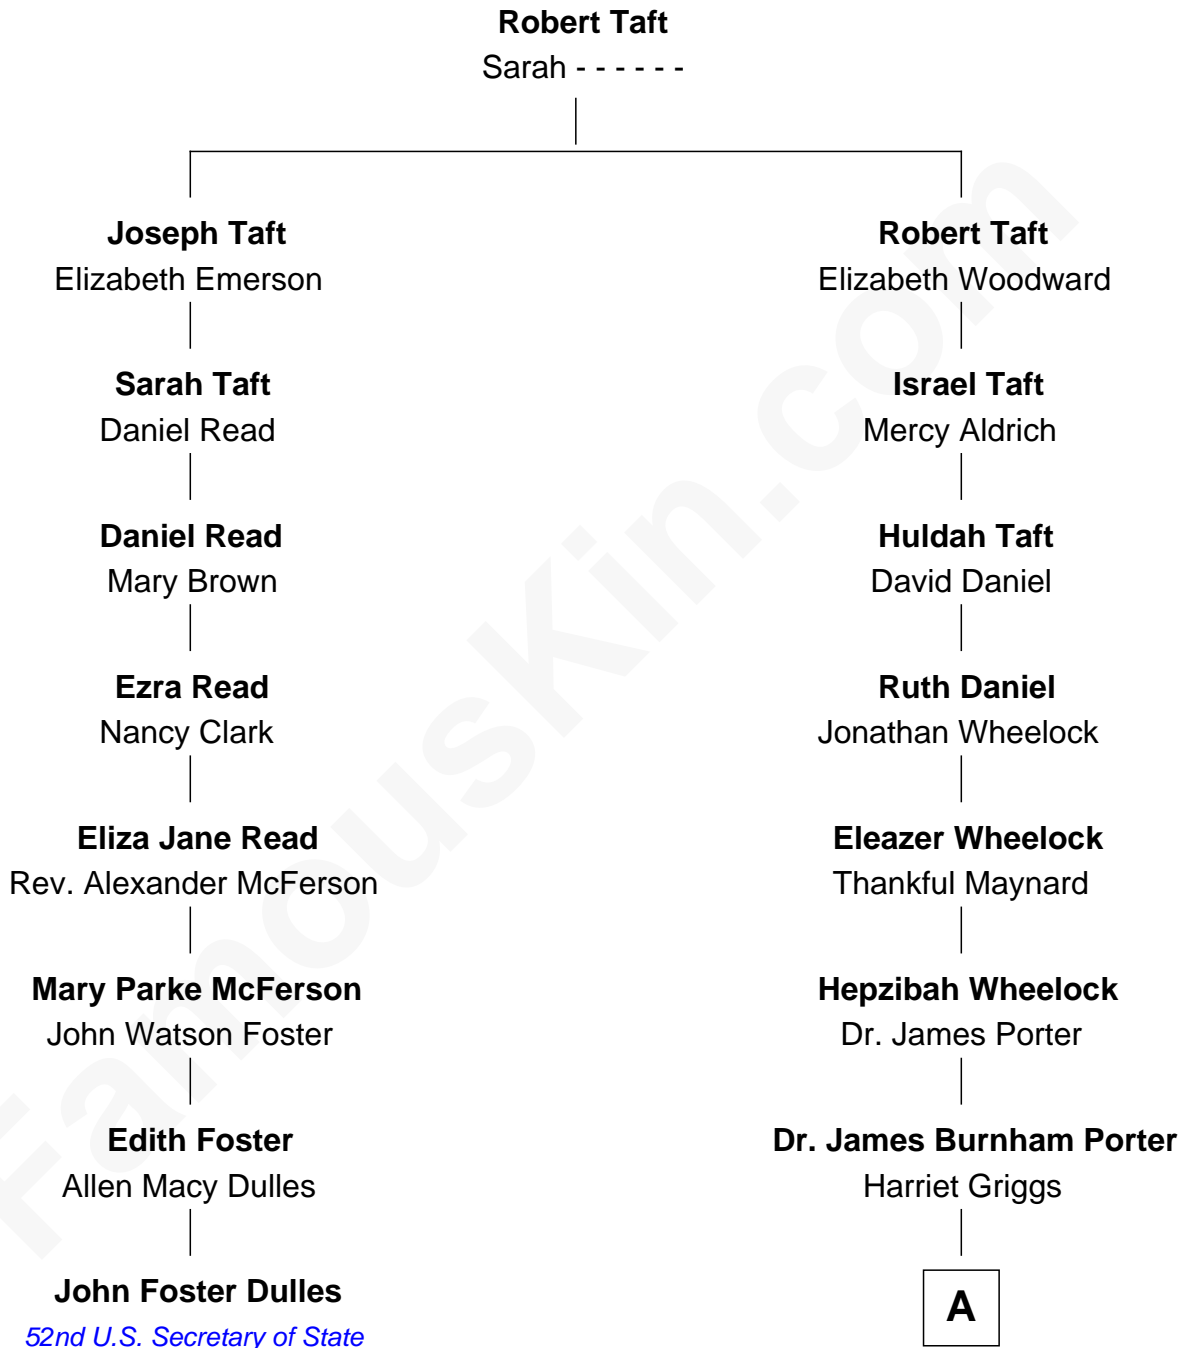

FamousKin.com Relationship Chart of

John Foster Dulles

52nd U.S. Secretary of State

7th cousin 3 times removed of

Story Musgrave

NASA Astronaut

A

Dr. Charles Burnham Porter

Harriett Ann Allen

Edith Elise Porter

Dr. Percy B. Musgrave

Percy Musgrave

Marguerite Swann

Story Musgrave

NASA Astronaut

FamousKin.com