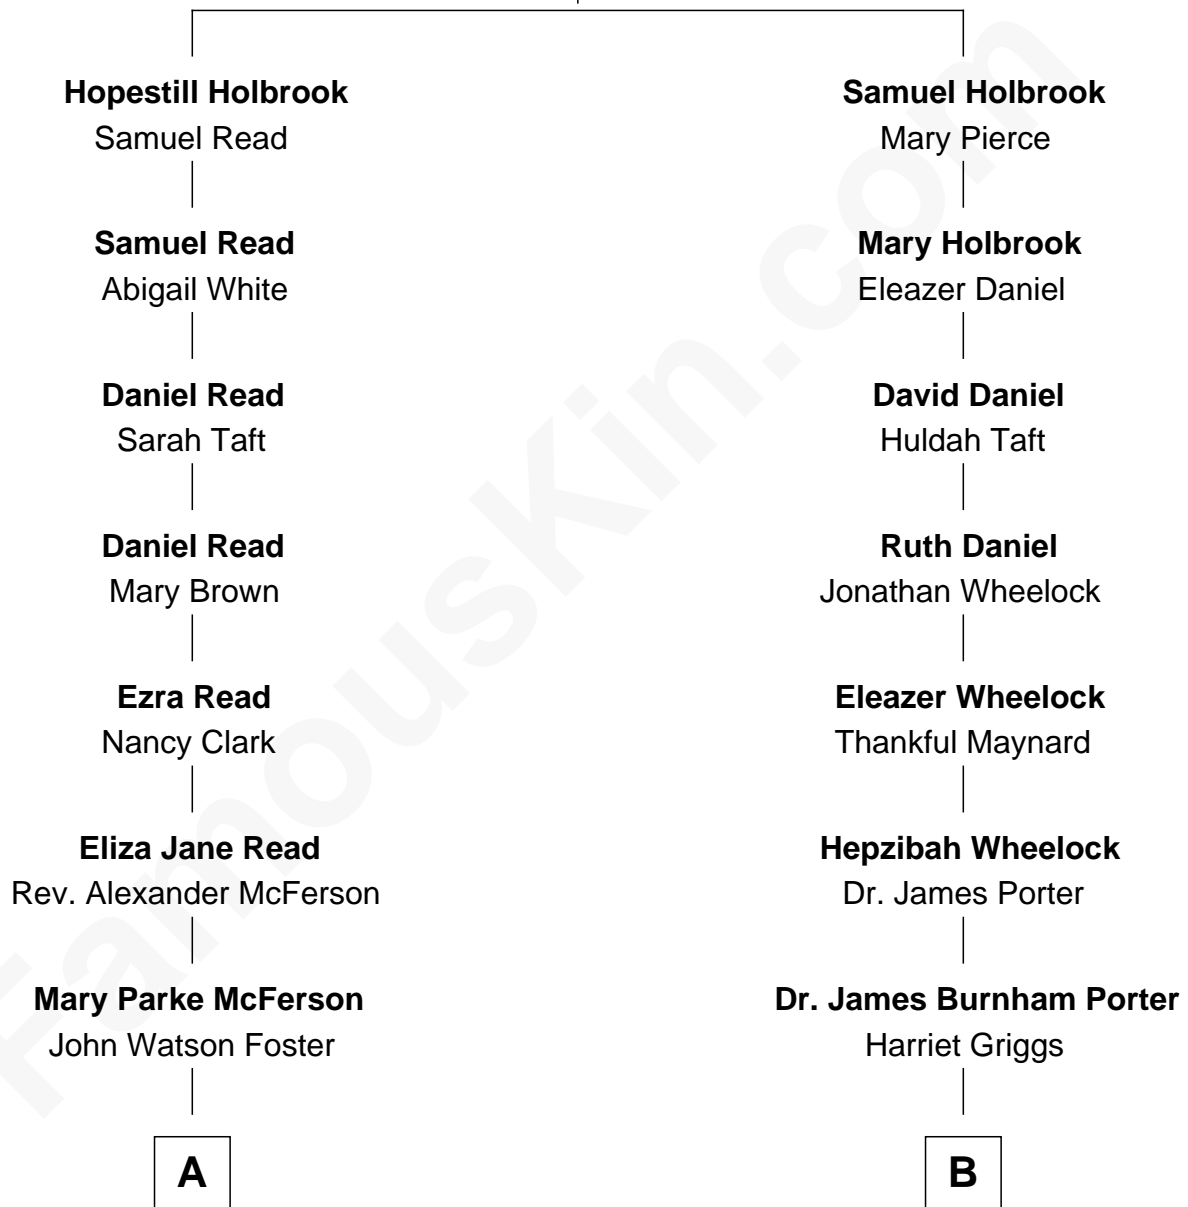

FamousKin.com Relationship Chart of

John Foster Dulles

52nd U.S. Secretary of State

8th cousin 2 times removed of

Story Musgrave

NASA Astronaut

William Holbrook

Elizabeth Pitts

A

Edith Foster
Allen Macy Dulles

John Foster Dulles
52nd U.S. Secretary of State

B

Dr. Charles Burnham Porter
Harriett Ann Allen

Edith Elise Porter
Dr. Percy B. Musgrave

Percy Musgrave
Marguerite Swann

Story Musgrave
NASA Astronaut