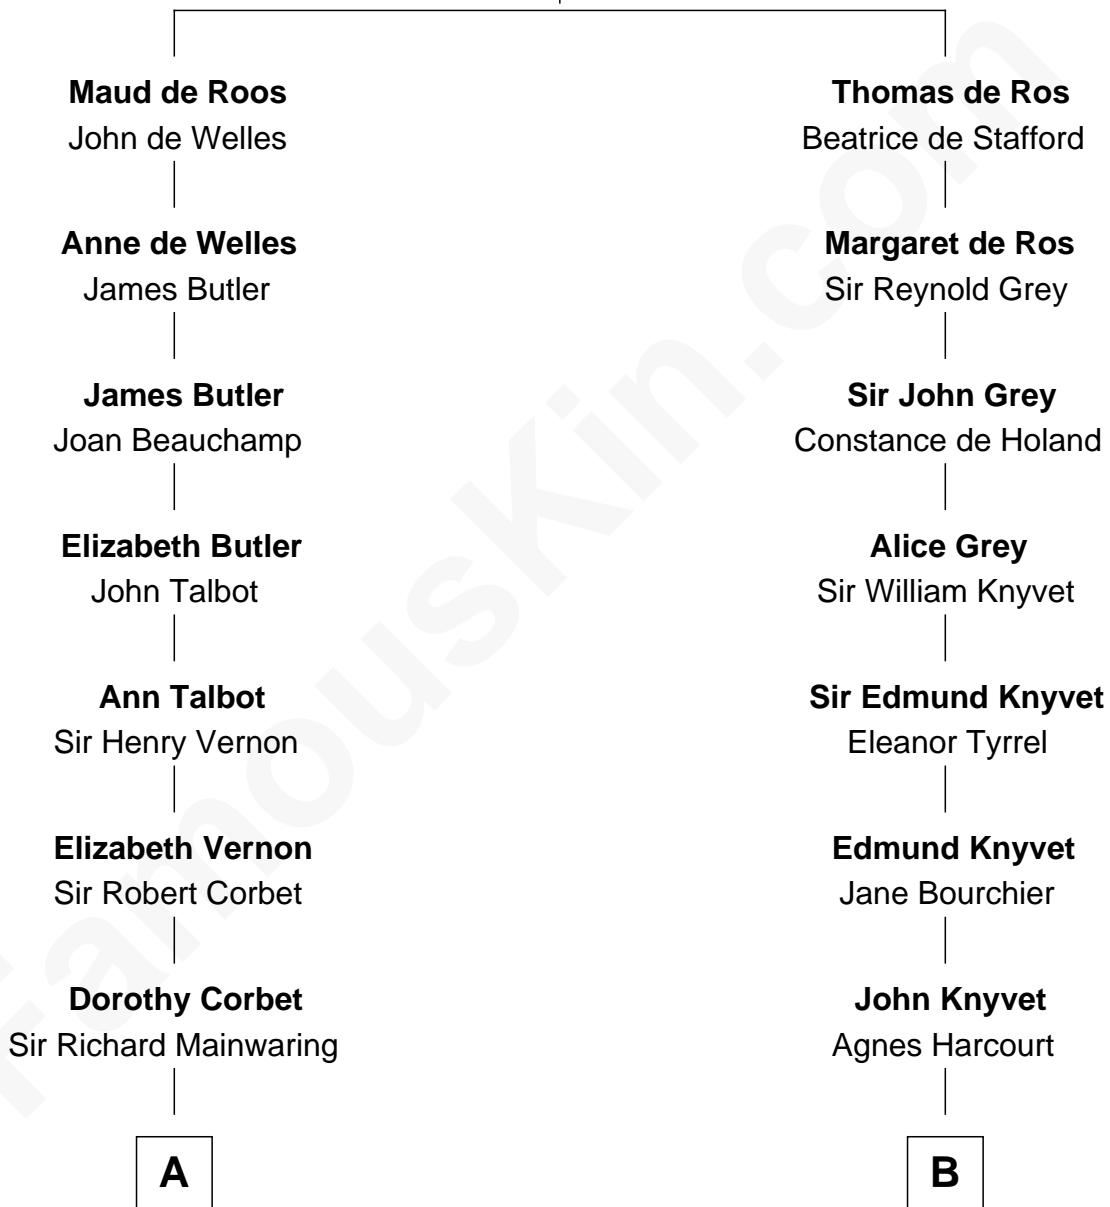

# FamousKin.com Relationship Chart of

**John Foster Dulles**

*52nd U.S. Secretary of State*

19th cousin 1 time removed of

**Story Musgrave**

*NASA Astronaut*

**Sir William de Ros**  
Margery de Badlesmere

**C**

**Harriet Lathrop Winslow**  
Rev. John Welsh Dulles

**Allen Macy Dulles**  
Edith Foster

**John Foster Dulles**  
*52nd U.S. Secretary of State*

**D**

**Edward Gray**  
Elizabeth Gray Story

**Marguerite Gray**  
John Butler Swann

**Marguerite Swann**  
Percy Musgrave

**Story Musgrave**  
*NASA Astronaut*

FamousKin.com