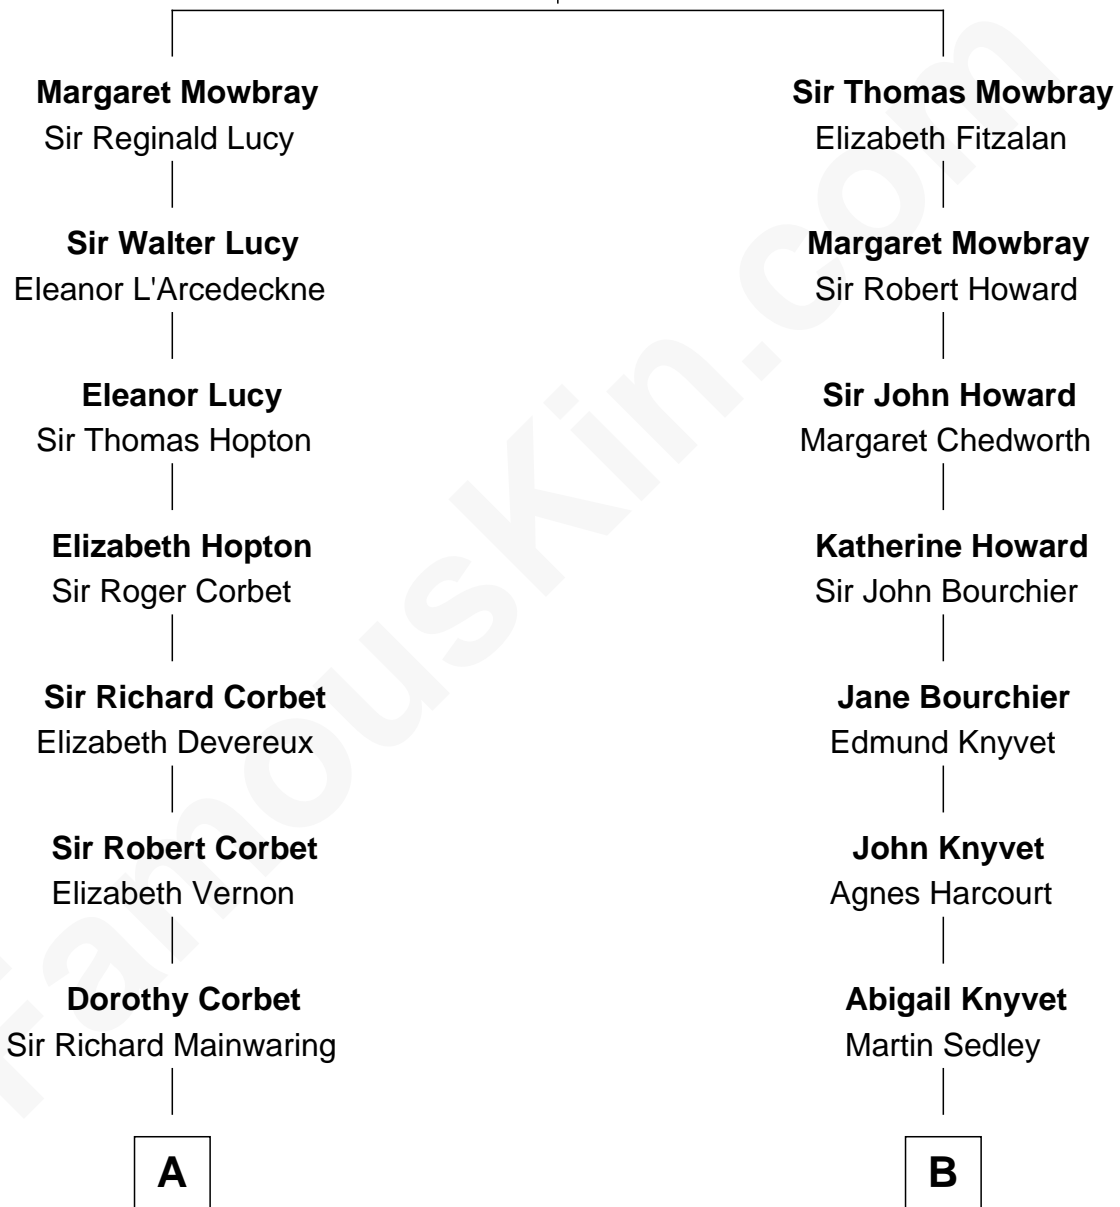

FamousKin.com Relationship Chart of

John Foster Dulles

52nd U.S. Secretary of State

19th cousin of

Story Musgrave

NASA Astronaut

John de Mowbray
Elizabeth de Segrave

C

Harriet Lathrop Winslow
Rev. John Welsh Dulles

Allen Macy Dulles
Edith Foster

John Foster Dulles
52nd U.S. Secretary of State

D

Marguerite Gray
John Butler Swann

Marguerite Swann
Percy Musgrave

Story Musgrave
NASA Astronaut