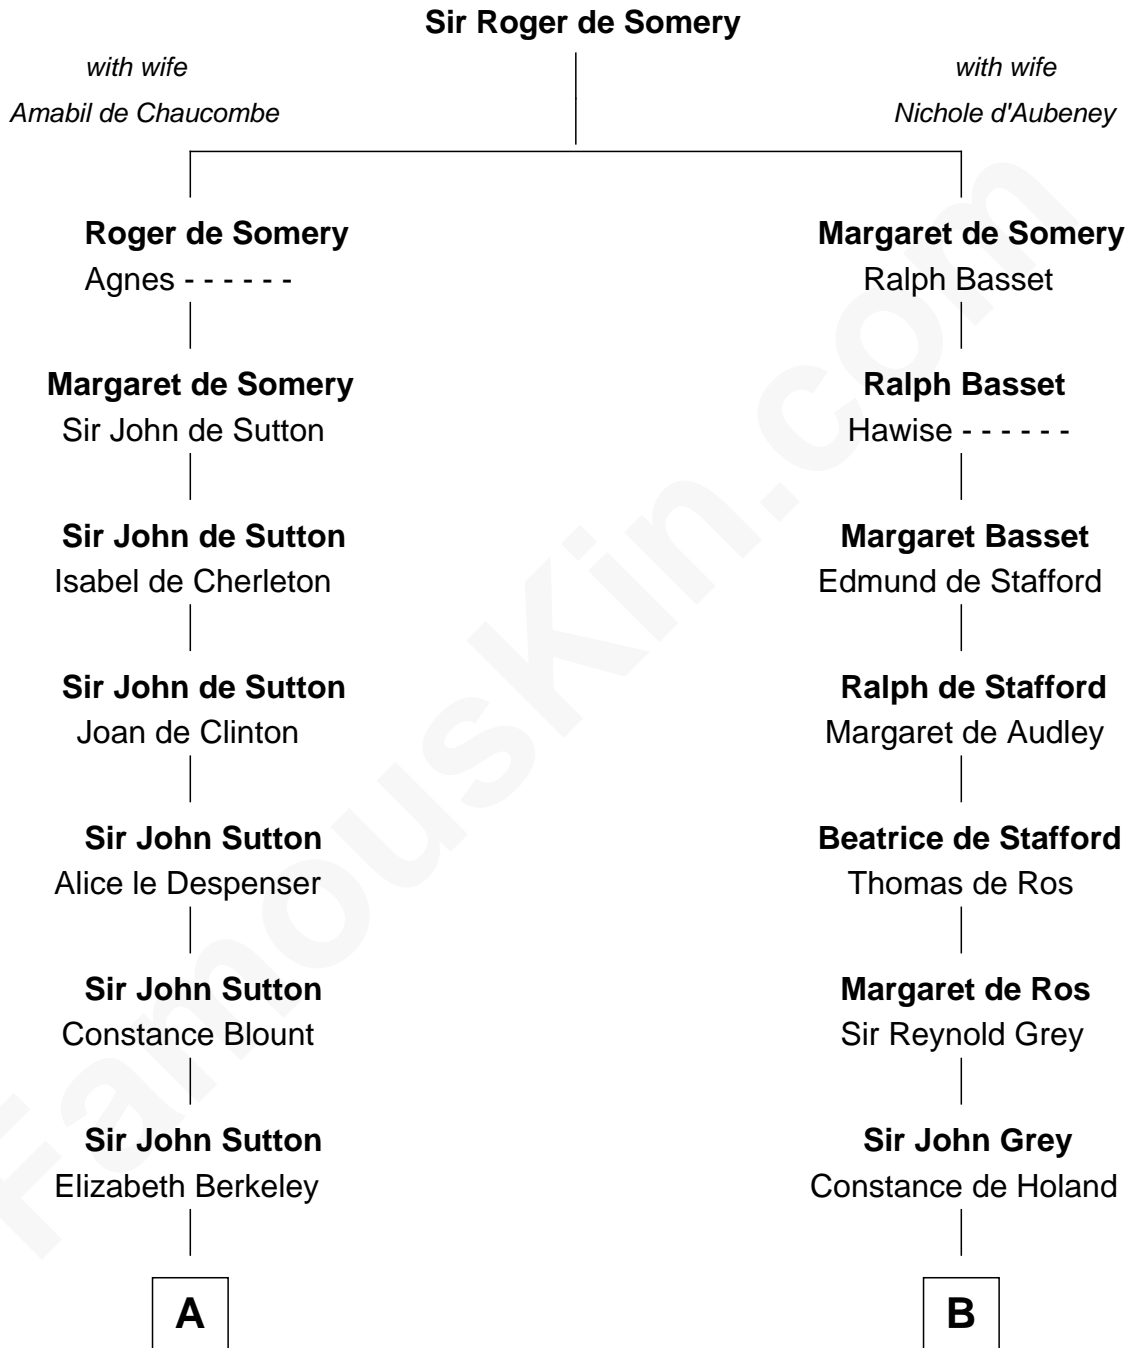

FamousKin.com Relationship Chart of

John Foster Dulles

52nd U.S. Secretary of State

20th cousin 1 time removed of

Horace Gray

U.S. Supreme Court Justice

C

Joanna Leffingwell

Charles Lathrop

Harriet Wadsworth Lathrop

Rev. Miron Winslow

Harriet Lathrop Winslow

Rev. John Welsh Dulles

Allen Macy Dulles

Edith Foster

John Foster Dulles

Horace Gray

U.S. Supreme Court Justice