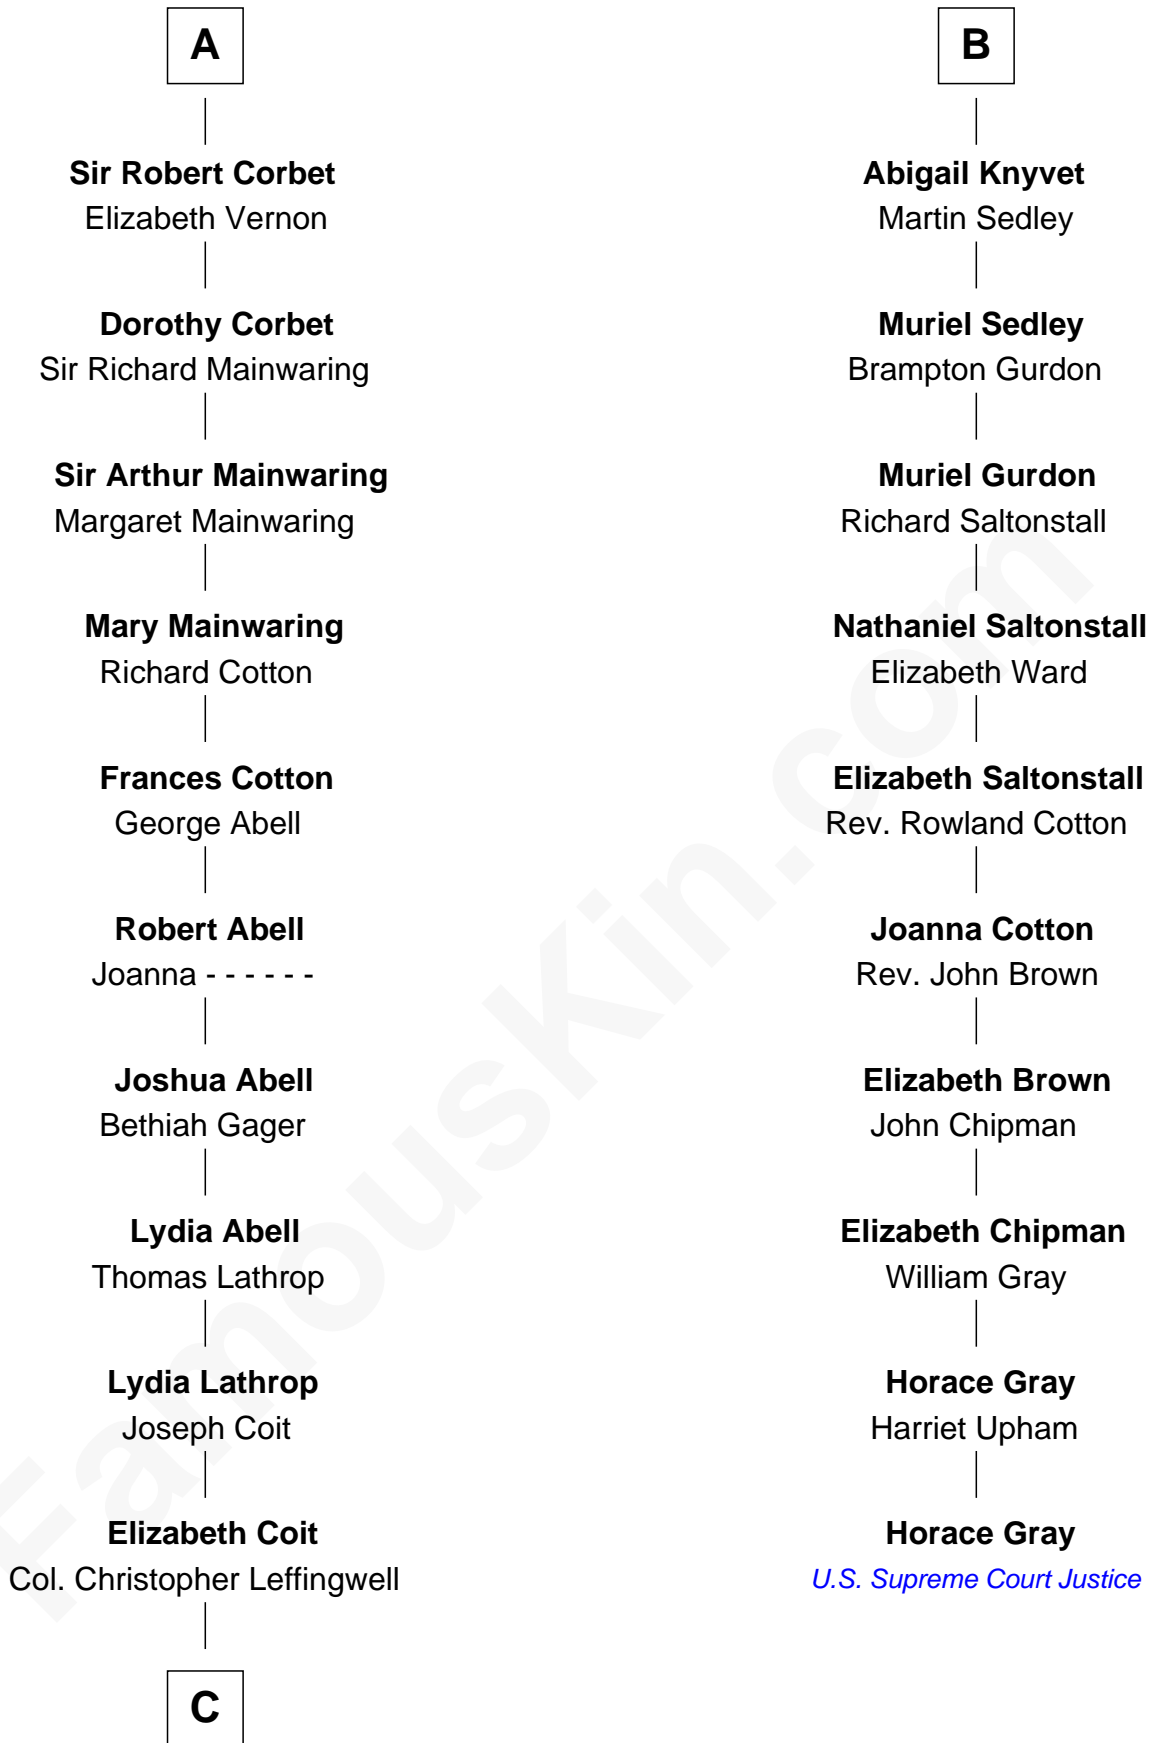

FamousKin.com Relationship Chart of

John Foster Dulles

52nd U.S. Secretary of State

16th cousin 5 times removed of

Horace Gray

U.S. Supreme Court Justice

C

—
Joanna Leffingwell

Charles Lathrop

—
Harriet Wadsworth Lathrop

Rev. Miron Winslow

—
Harriet Lathrop Winslow

Rev. John Welsh Dulles

—
Allen Macy Dulles

Edith Foster

—
John Foster Dulles

52nd U.S. Secretary of State

FamousKin.com