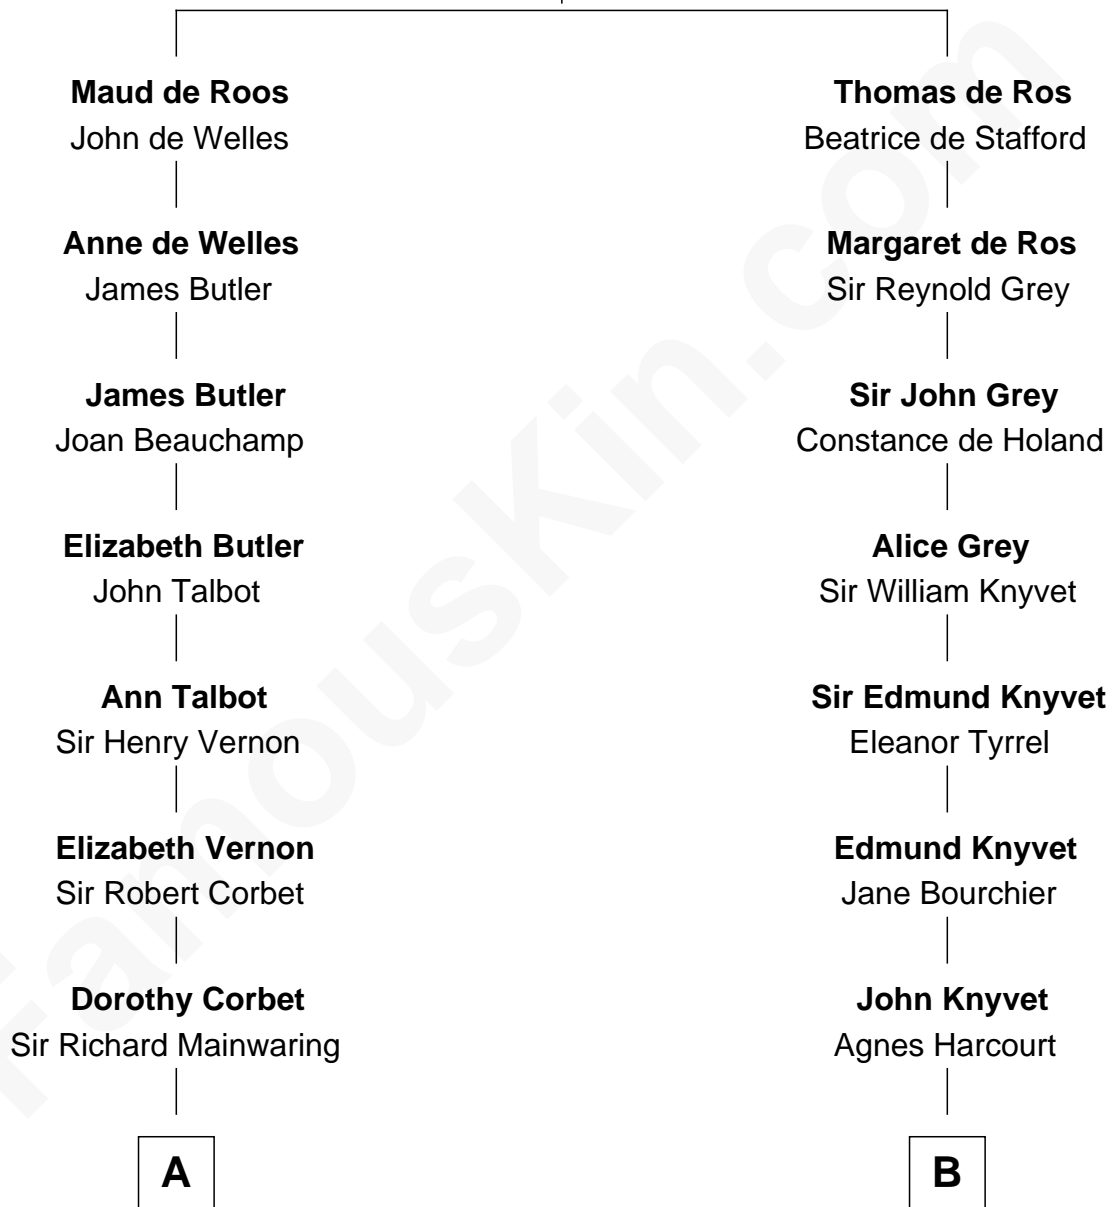

FamousKin.com Relationship Chart of

John Foster Dulles

52nd U.S. Secretary of State

16th cousin 3 times removed of

Horace Gray

U.S. Supreme Court Justice

Sir William de Ros
Margery de Badlesmere

C

—
Harriet Lathrop Winslow

Rev. John Welsh Dulles

—
Allen Macy Dulles

Edith Foster

—
John Foster Dulles

52nd U.S. Secretary of State

FamousKin.com