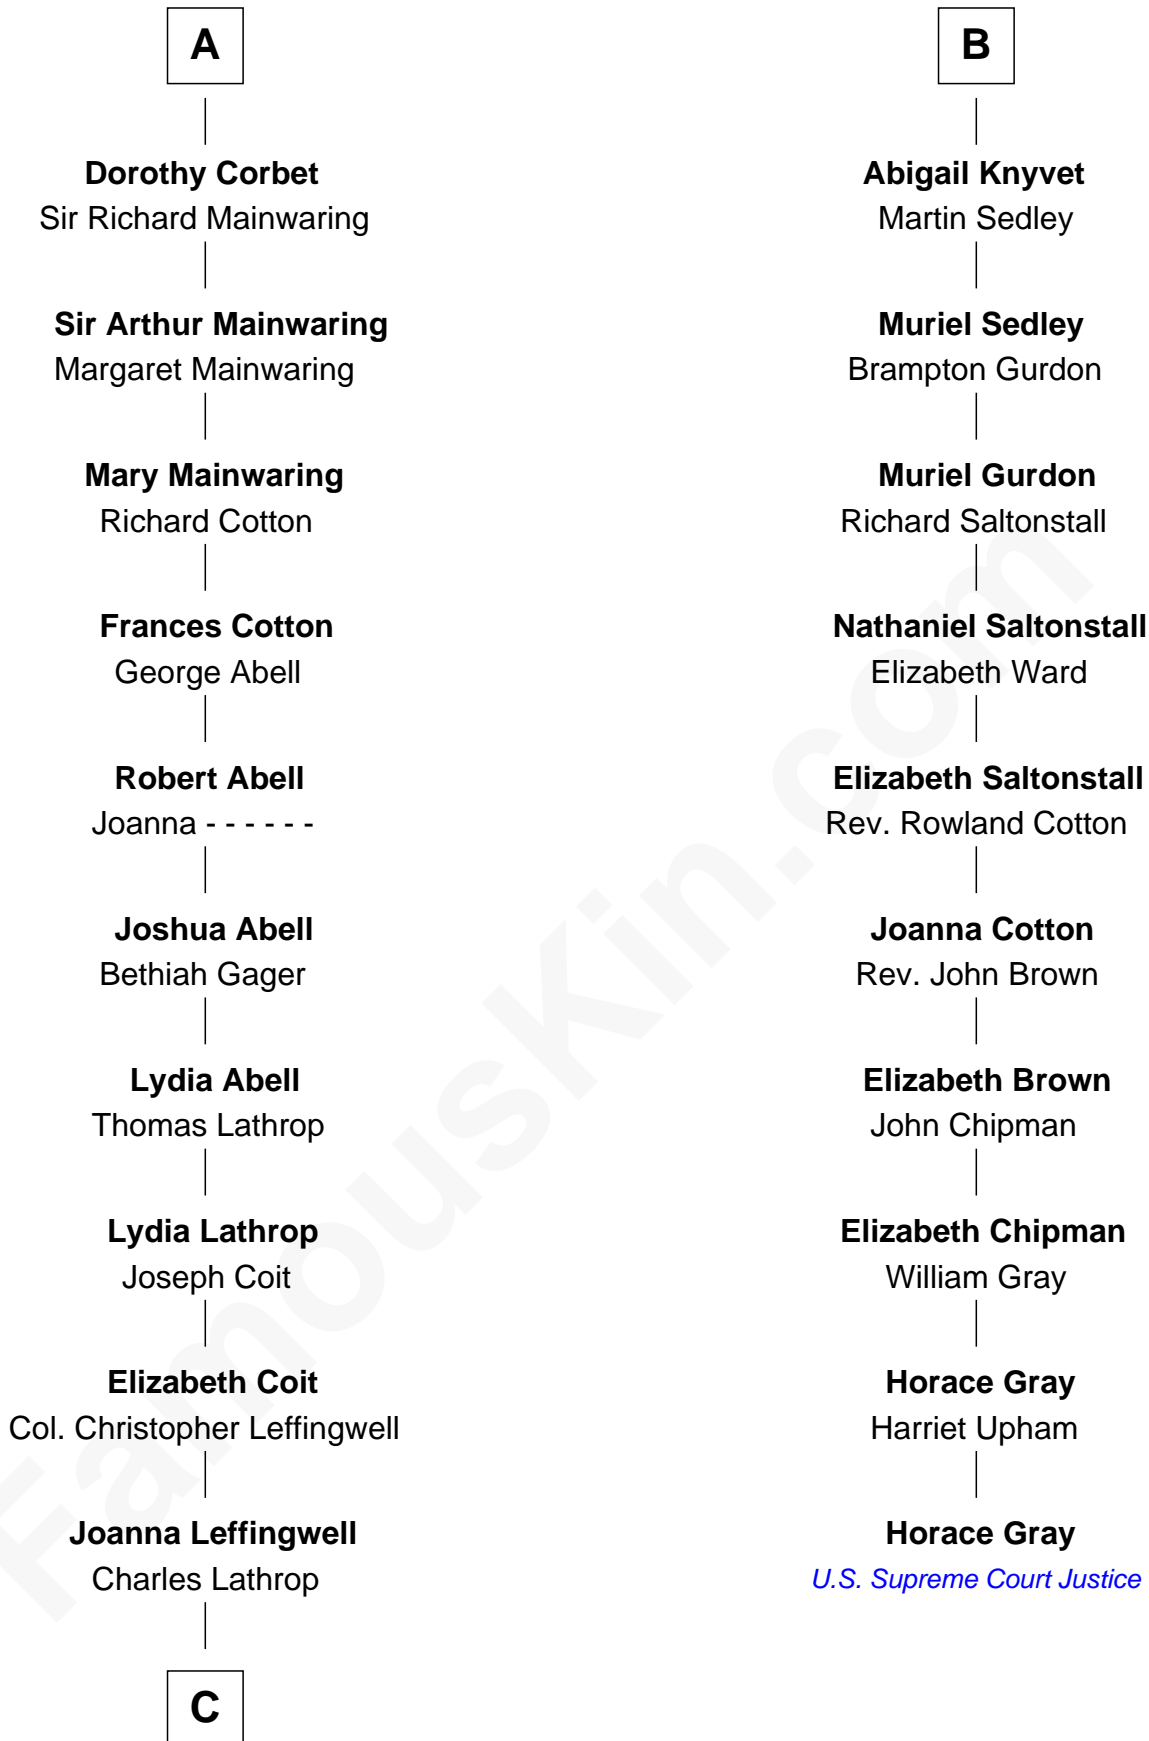

FamousKin.com Relationship Chart of

John Foster Dulles

52nd U.S. Secretary of State

16th cousin 4 times removed of

Horace Gray

U.S. Supreme Court Justice

C

—
Harriet Wadsworth Lathrop

Rev. Miron Winslow

—
Harriet Lathrop Winslow

Rev. John Welsh Dulles

—
Allen Macy Dulles

Edith Foster

—
John Foster Dulles

52nd U.S. Secretary of State

FamousKin.com