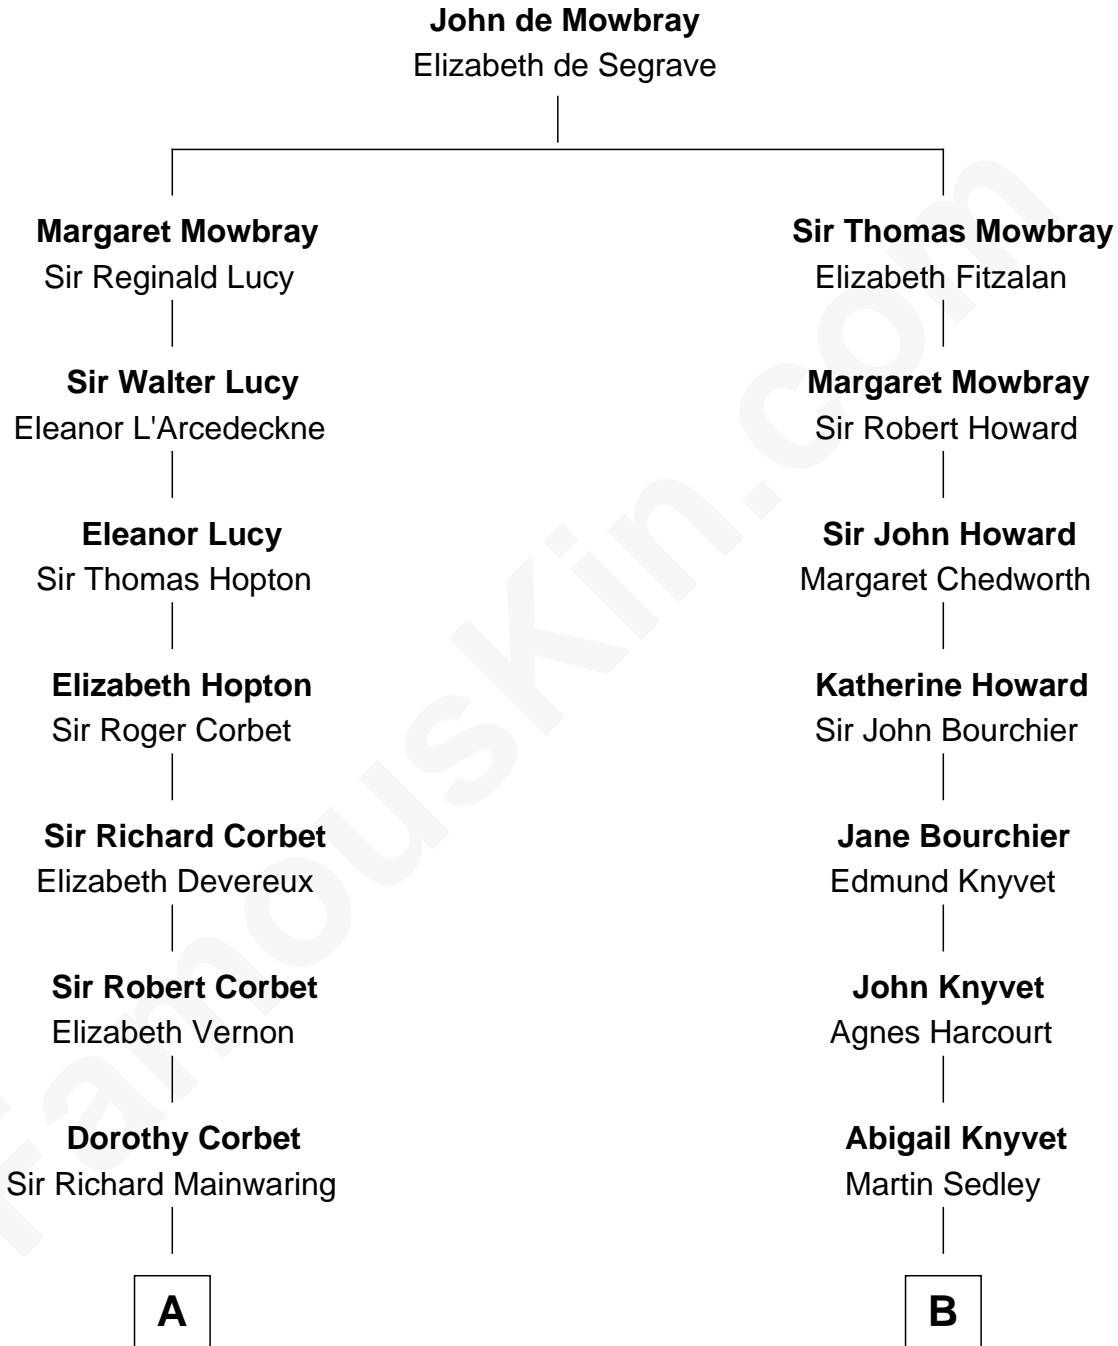

FamousKin.com Relationship Chart of

John Foster Dulles

52nd U.S. Secretary of State

15th cousin 4 times removed of

Horace Gray

U.S. Supreme Court Justice

C

—
Harriet Lathrop Winslow

Rev. John Welsh Dulles

—
Allen Macy Dulles

Edith Foster

—
John Foster Dulles

52nd U.S. Secretary of State

FamousKin.com