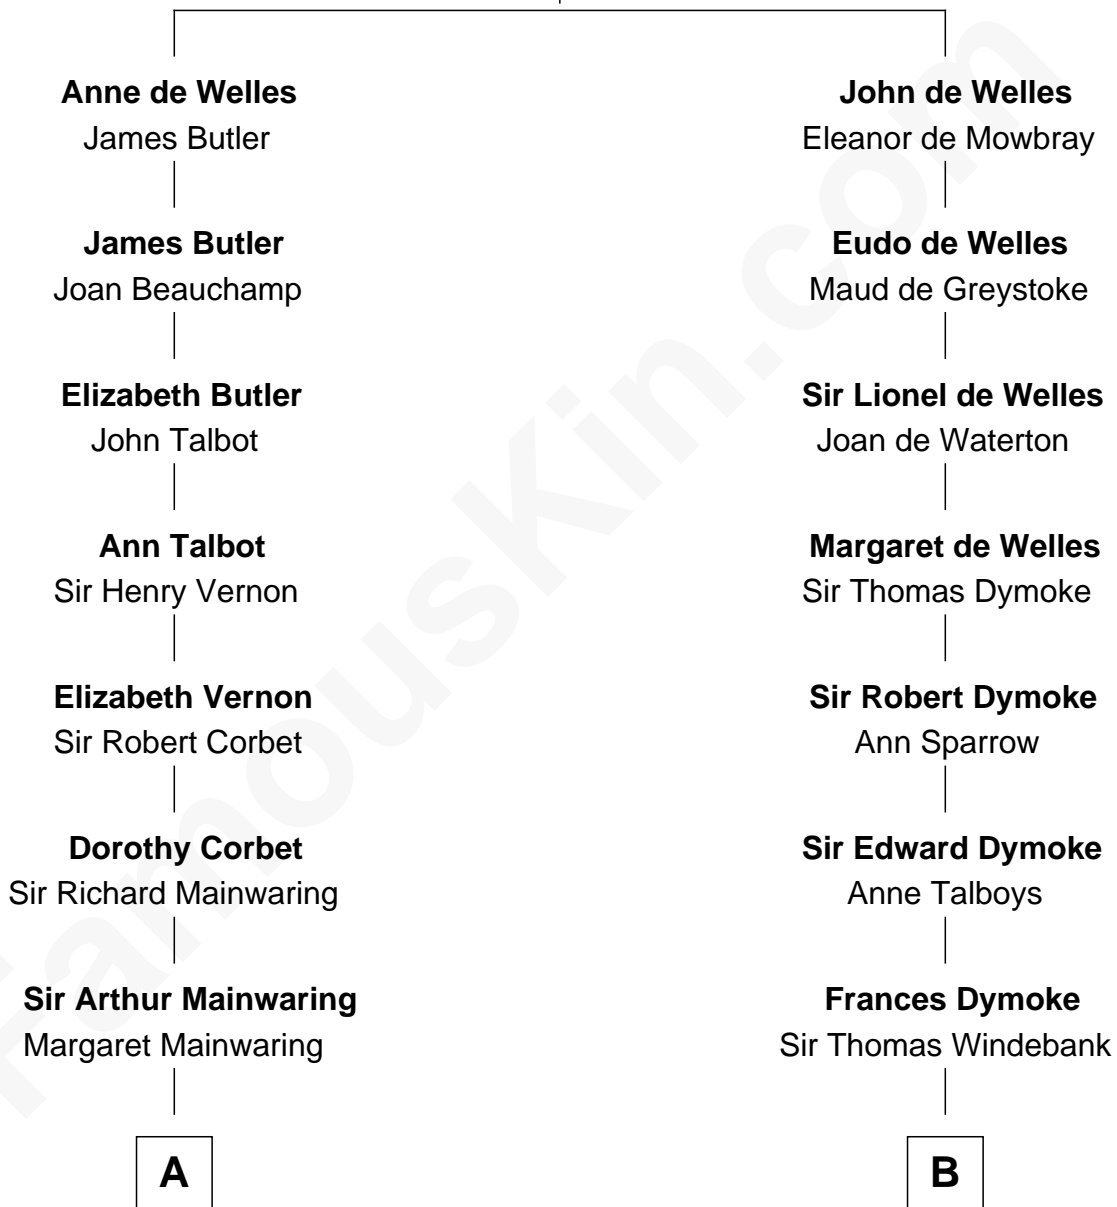

FamousKin.com Relationship Chart of

John Foster Dulles

52nd U.S. Secretary of State

17th cousin 1 time removed of

General George S. Patton

U.S. Army - World War II

John de Welles

Maud de Roos

C

Allen Macy Dulles

Edith Foster

John Foster Dulles

52nd U.S. Secretary of State

FamousKin.com