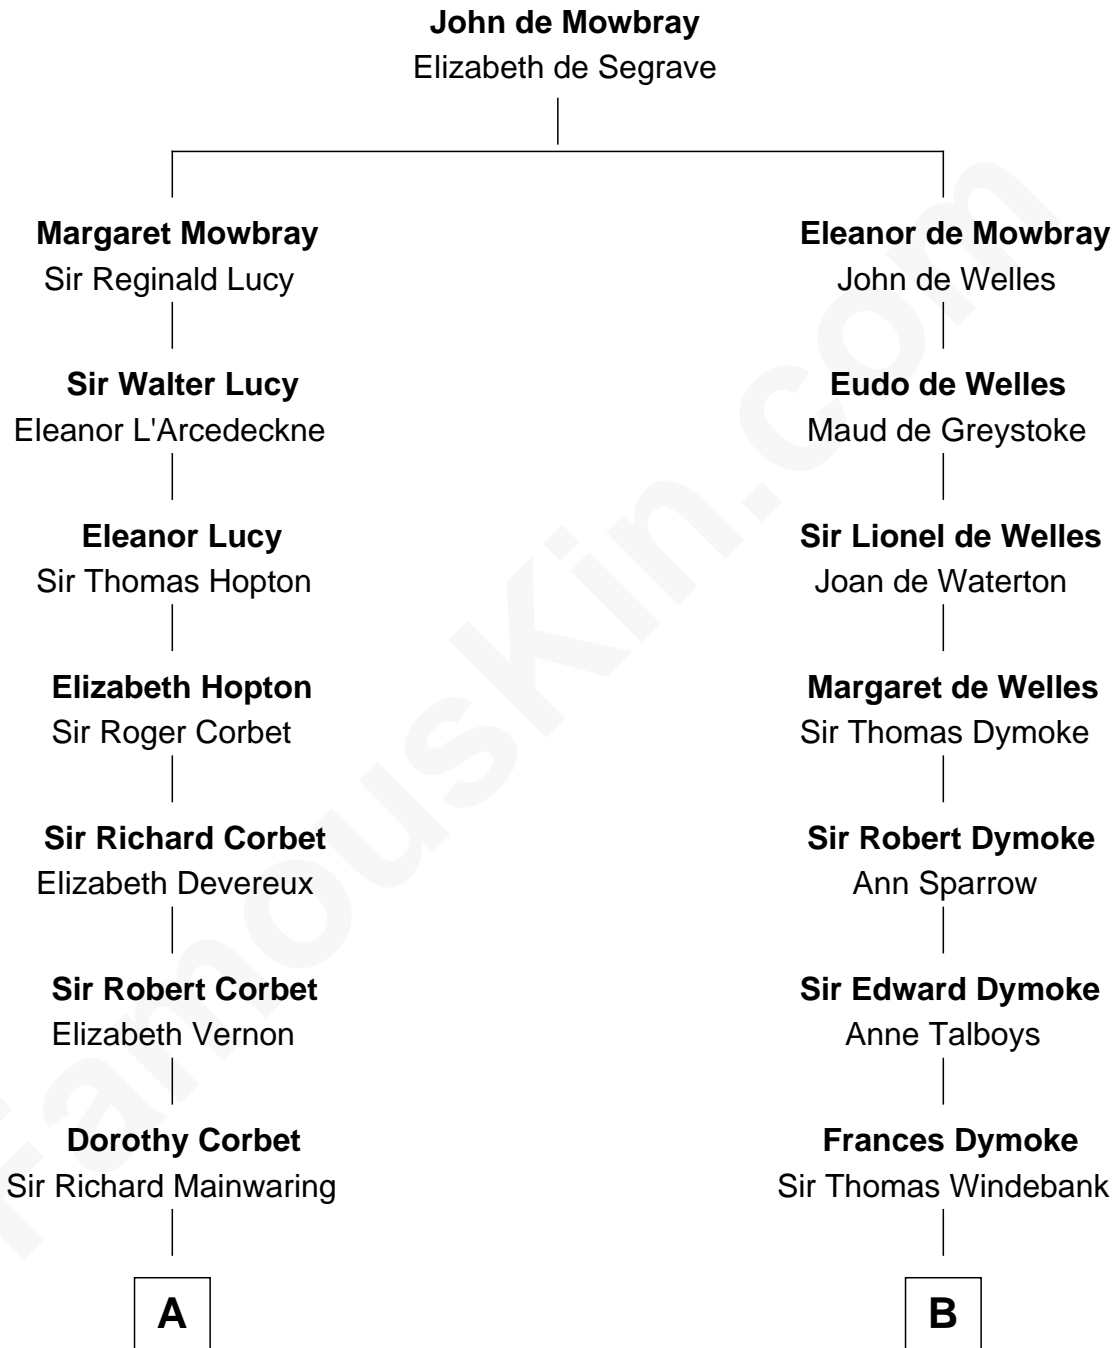

FamousKin.com Relationship Chart of

John Foster Dulles

52nd U.S. Secretary of State

17th cousin 2 times removed of

General George S. Patton

U.S. Army - World War II

C

—
Harriet Lathrop Winslow

Rev. John Welsh Dulles

—
Allen Macy Dulles

Edith Foster

—
John Foster Dulles

52nd U.S. Secretary of State

FamousKin.com