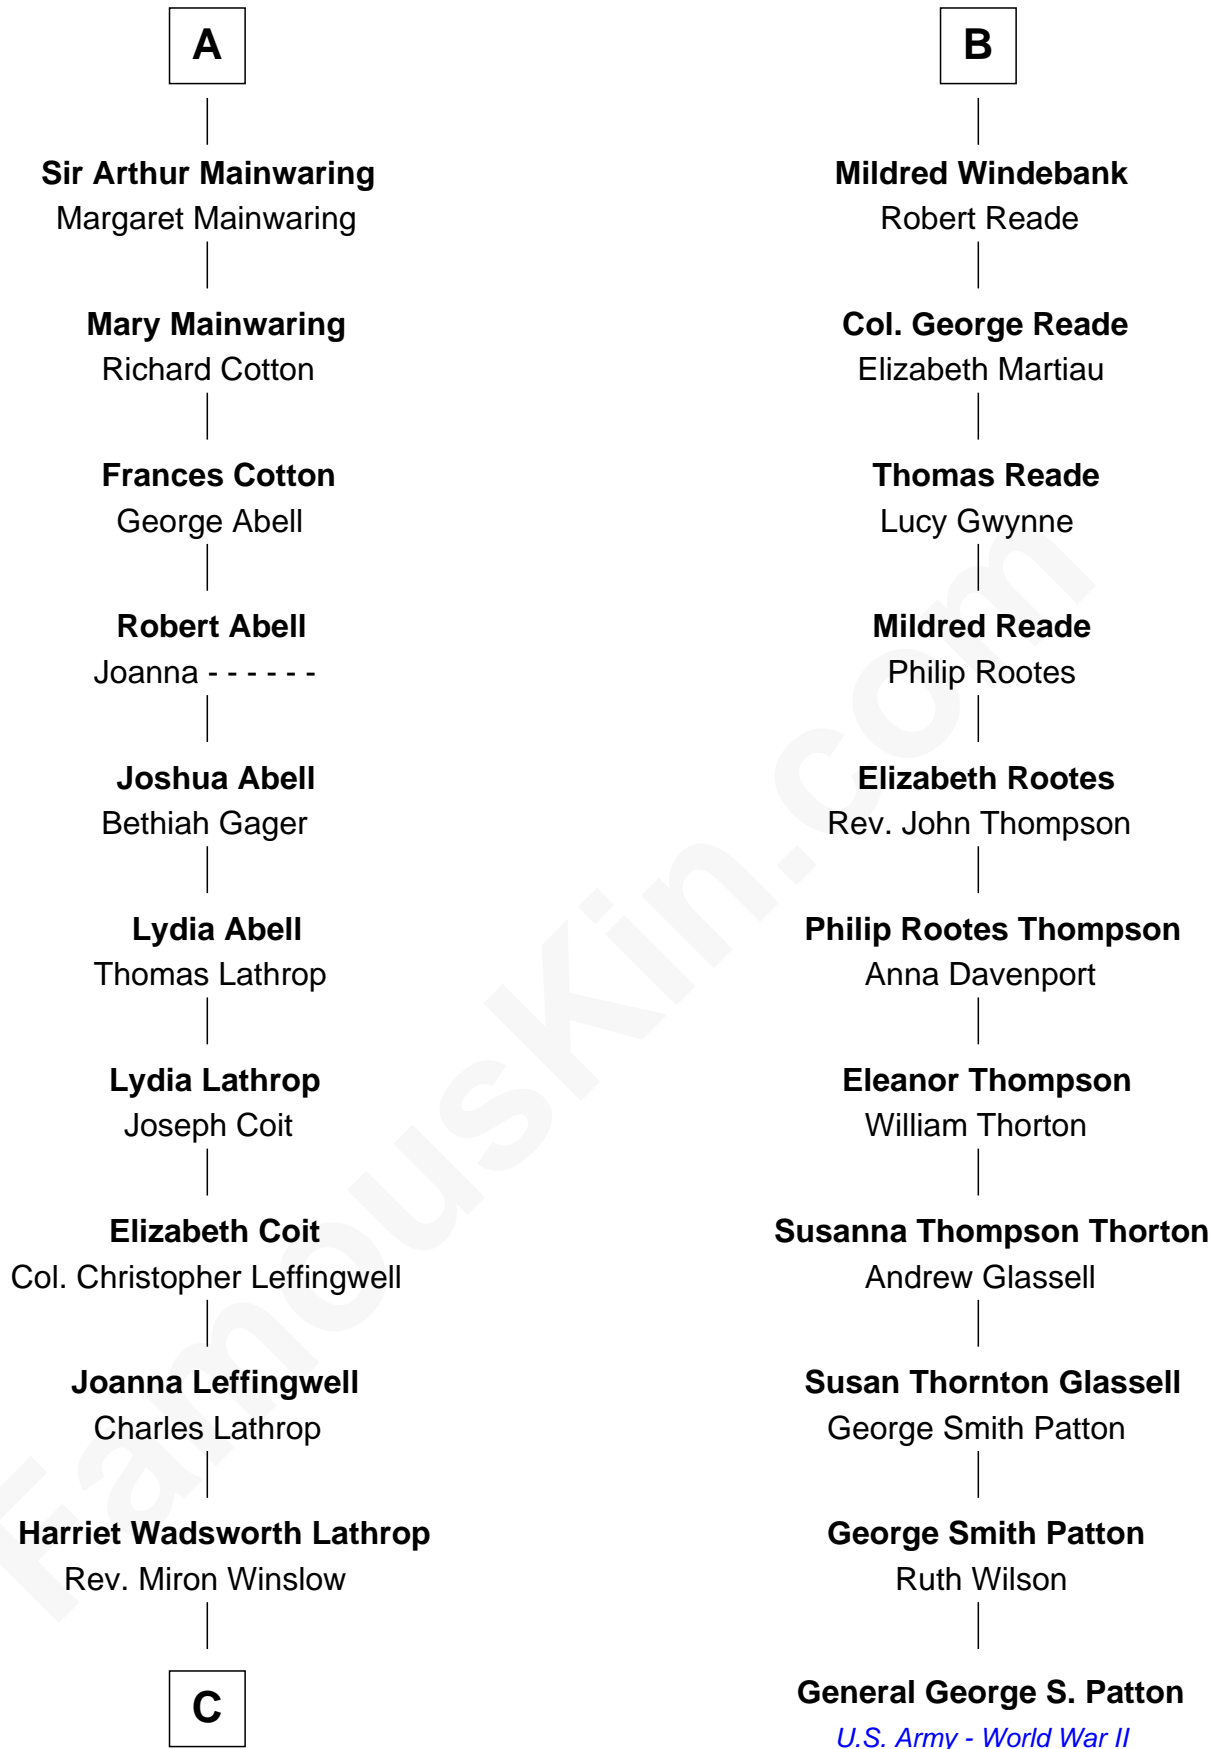

FamousKin.com Relationship Chart of

John Foster Dulles

52nd U.S. Secretary of State

17th cousin 2 times removed of

General George S. Patton

U.S. Army - World War II

C

—
Harriet Lathrop Winslow

Rev. John Welsh Dulles

—
Allen Macy Dulles

Edith Foster

—
John Foster Dulles

52nd U.S. Secretary of State

FamousKin.com