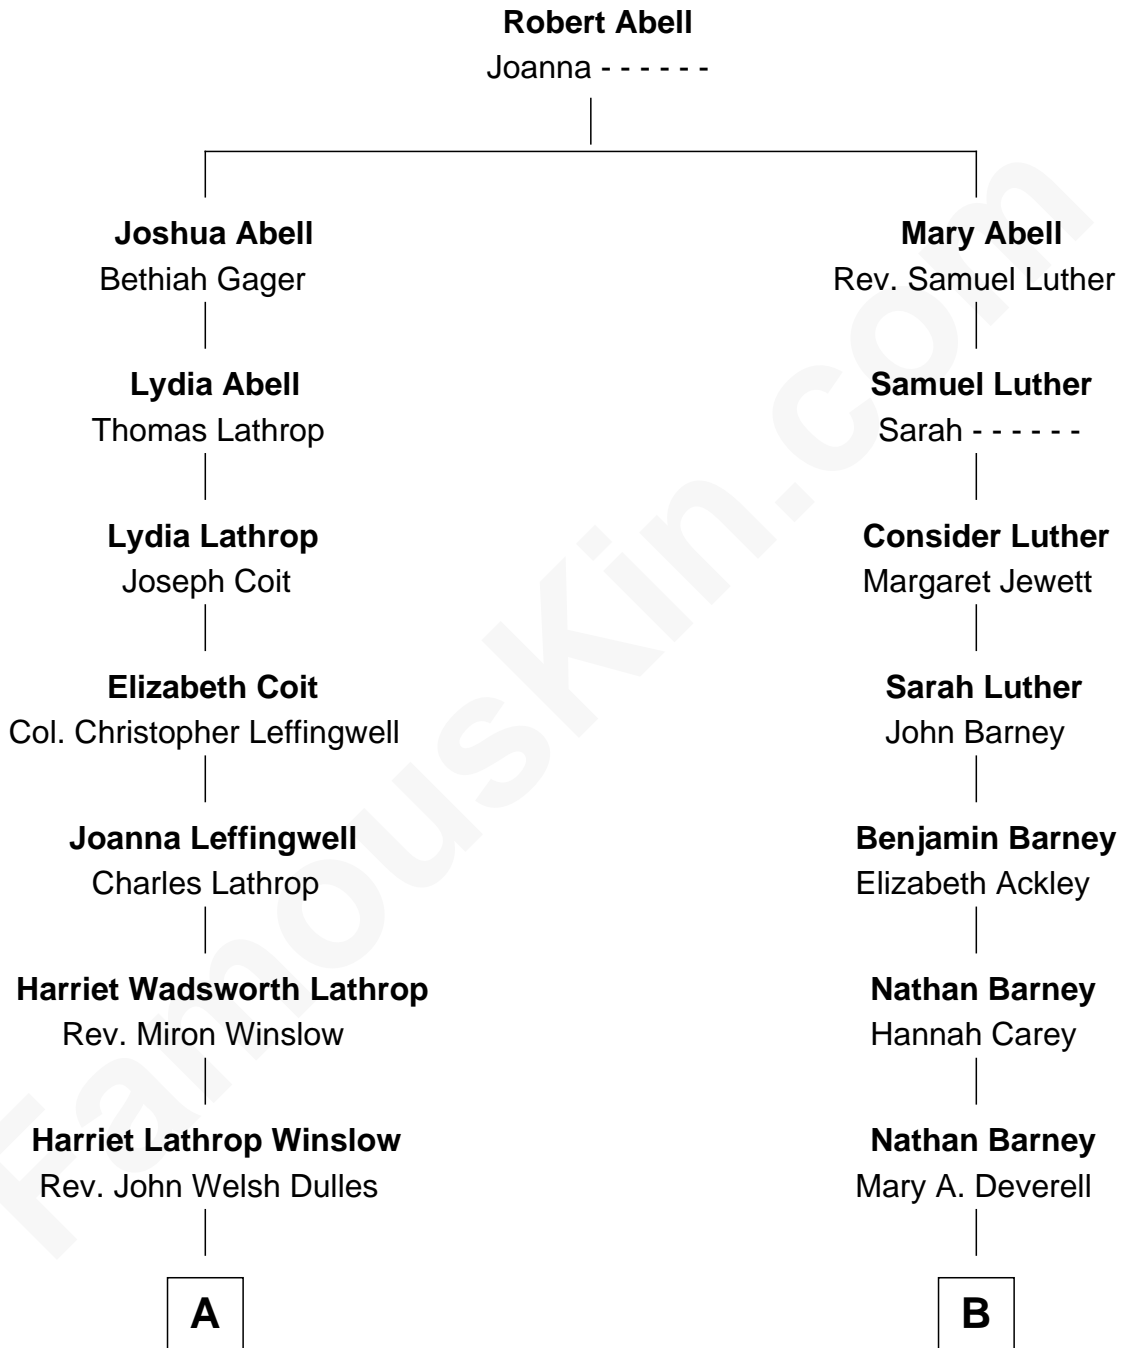

FamousKin.com Relationship Chart of

John Foster Dulles

52nd U.S. Secretary of State

8th cousin 1 time removed of

Elizabeth Montgomery

TV Actress - "Bewitched"

A

Allen Macy Dulles

Edith Foster

John Foster Dulles

52nd U.S. Secretary of State

B

Mary Weed Barney

Henry Montgomery

Henry Montgomery

Elizabeth Bryan Allen

Elizabeth Montgomery

TV Actress - "Bewitched"

FamousKin.com