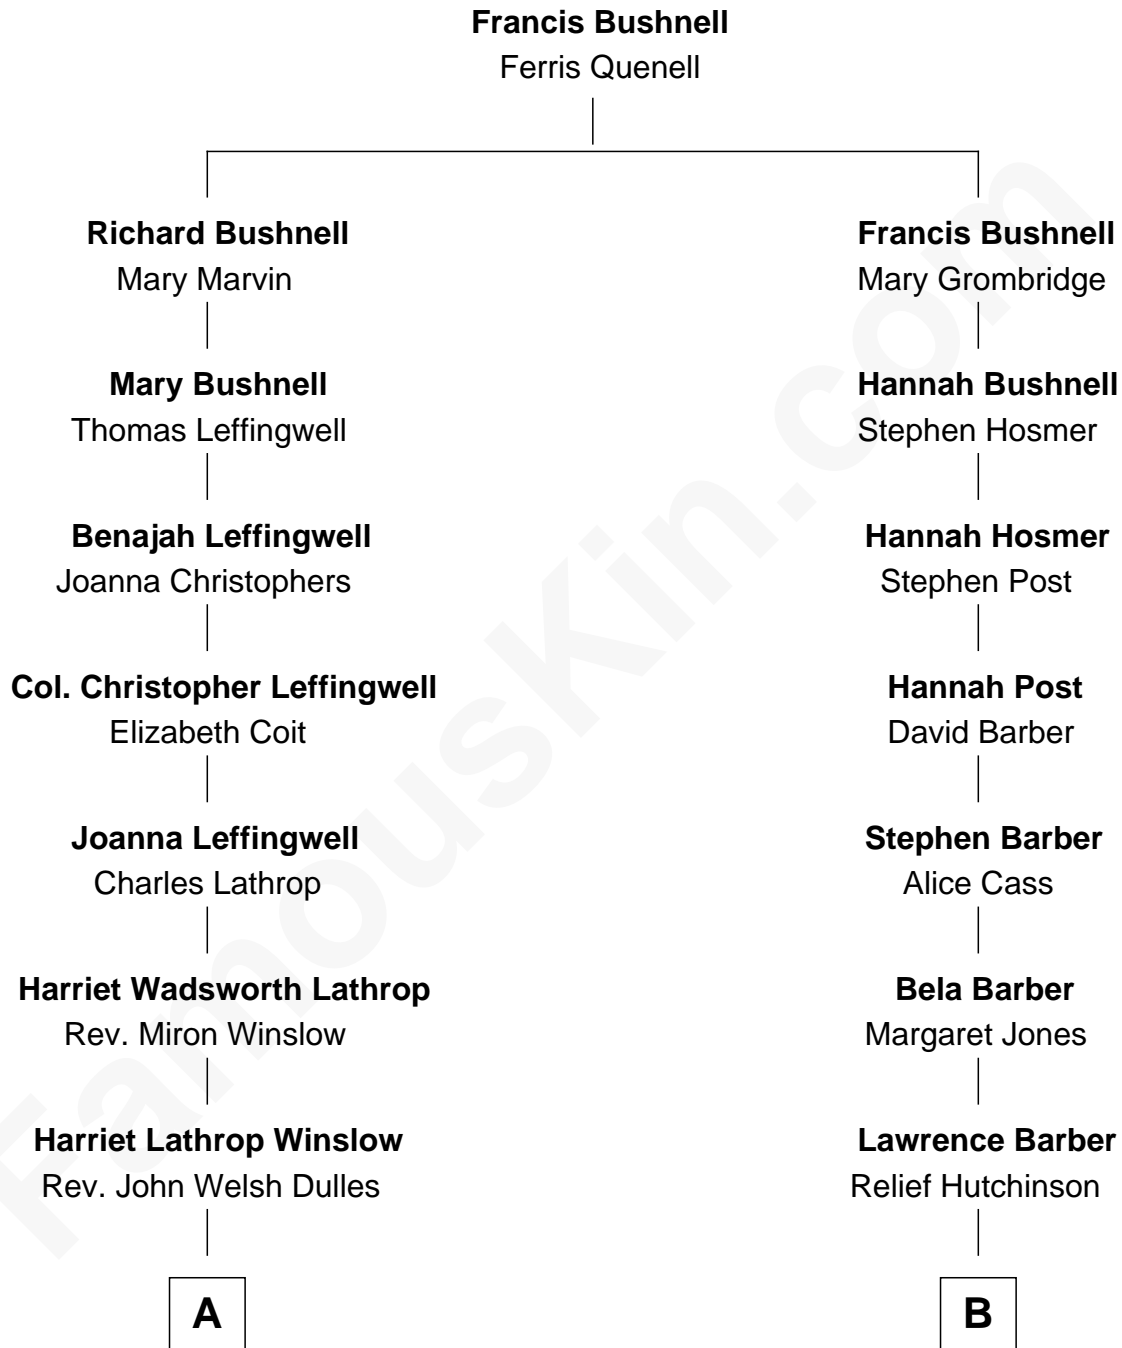

FamousKin.com Relationship Chart of

John Foster Dulles

52nd U.S. Secretary of State

8th cousin 2 times removed of

Warren Buffett

Chairman & CEO, Berkshire Hathaway

A

Allen Macy Dulles

Edith Foster

John Foster Dulles

52nd U.S. Secretary of State

B

Ford Bela Barber

Susan Ann Watson

Stella Frances Barber

John Ammon Stahl