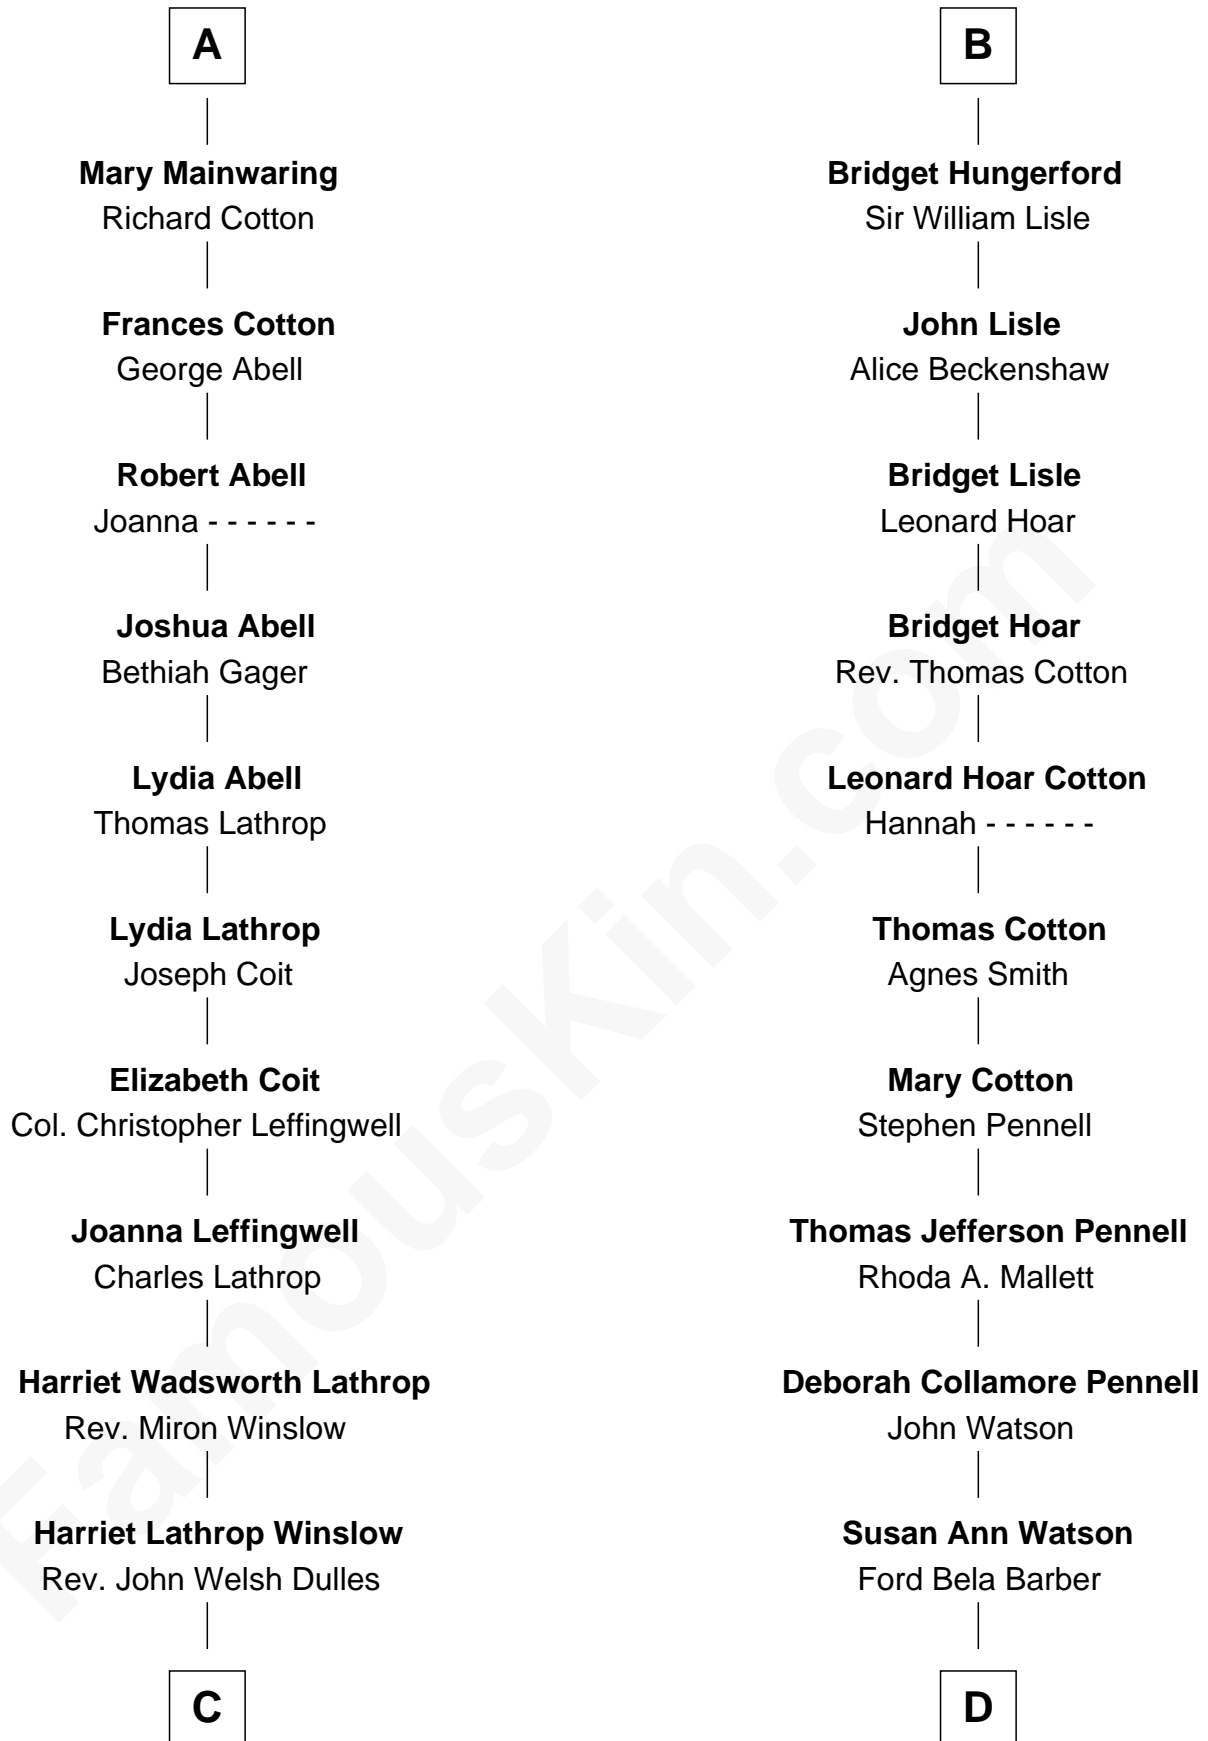

# FamousKin.com Relationship Chart of

**John Foster Dulles**

*52nd U.S. Secretary of State*

18th cousin 1 time removed of

**Warren Buffett**

*Chairman & CEO, Berkshire Hathaway*

**Sir Richard Fitzalan**

Elizabeth de Bohun

**C**

**Allen Macy Dulles**

Edith Foster

**John Foster Dulles**

*52nd U.S. Secretary of State*

**D**

**Stella Frances Barber**

John Ammon Stahl