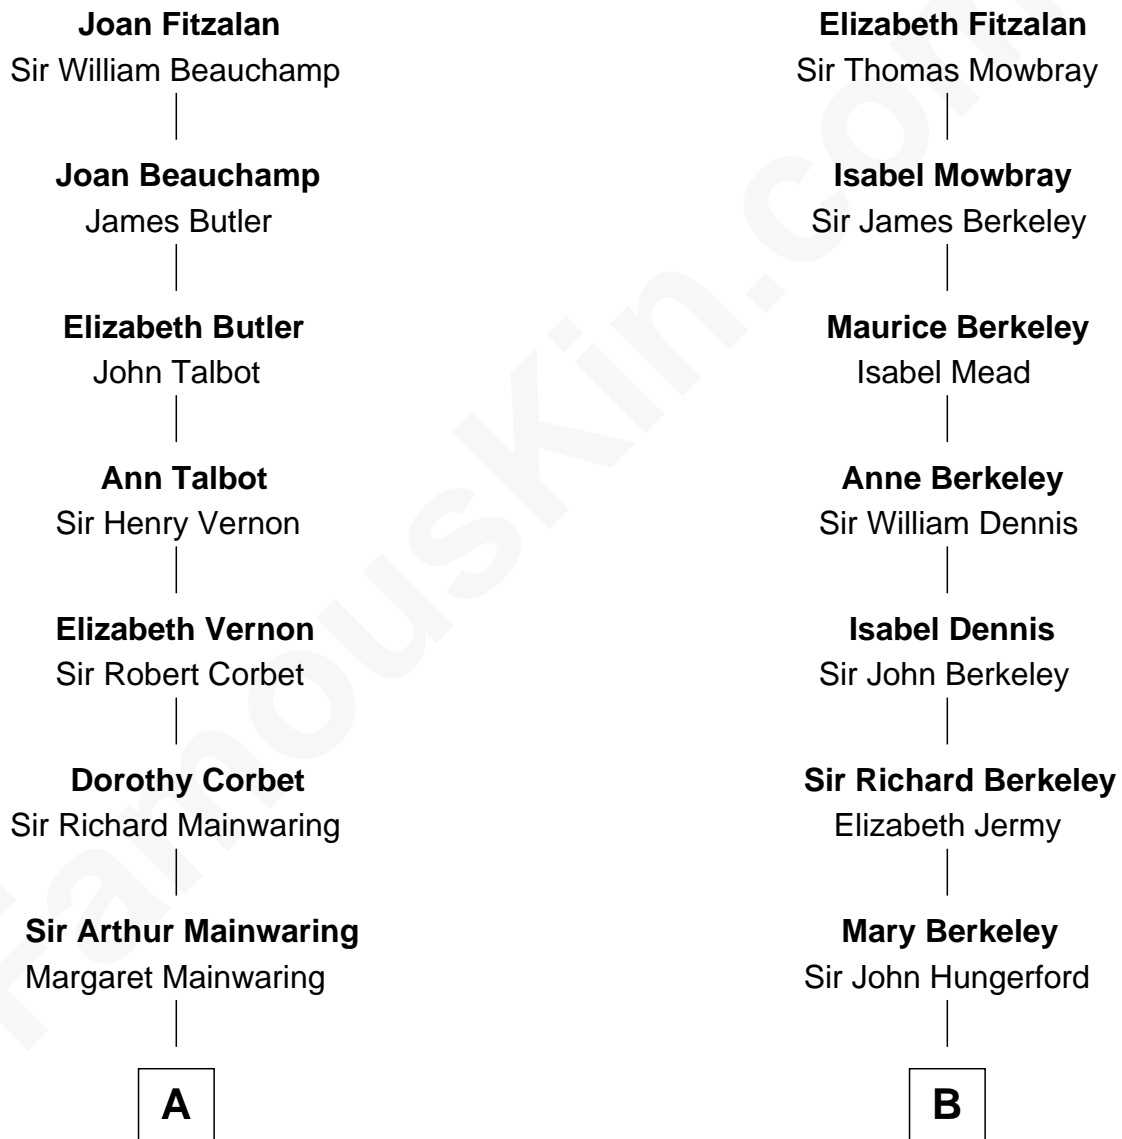

# FamousKin.com Relationship Chart of

**John Foster Dulles**

*52nd U.S. Secretary of State*

18th cousin 1 time removed of

**Warren Buffett**

*Chairman & CEO, Berkshire Hathaway*

**Sir Richard Fitzalan**

Elizabeth de Bohun

**C**

**Allen Macy Dulles**

Edith Foster

**John Foster Dulles**

*52nd U.S. Secretary of State*

**D**

**Stella Frances Barber**

John Ammon Stahl