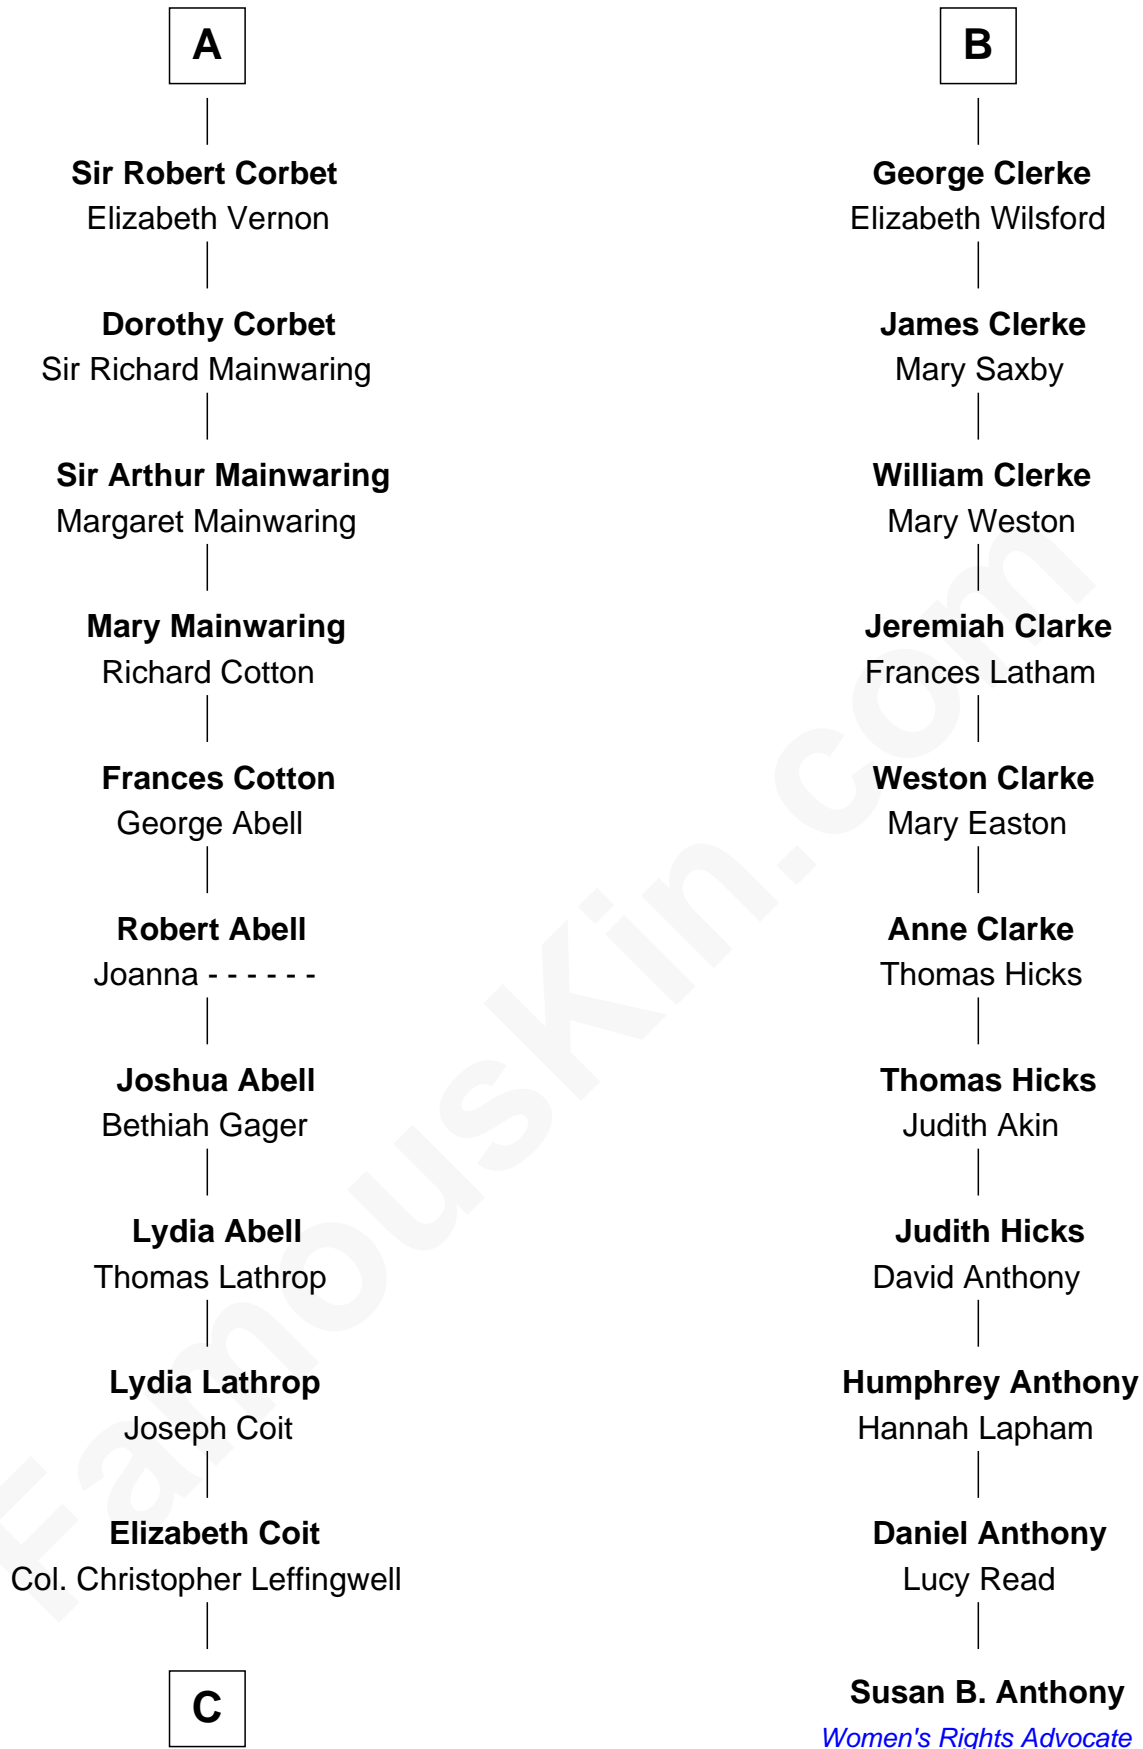

FamousKin.com Relationship Chart of

John Foster Dulles

52nd U.S. Secretary of State

17th cousin 4 times removed of

Susan B. Anthony

Women's Rights Advocate

Sir Thebaud de Verdun

*with wife
Maud Mortimer*

Sir Thomas Ferrers

Elizabeth Freville

Sir Henry Ferrers

Margaret Heckstall

Elizabeth Ferrers

James Clerke

B

C

Joanna Leffingwell

Charles Lathrop

Harriet Wadsworth Lathrop

Rev. Miron Winslow

Harriet Lathrop Winslow

Rev. John Welsh Dulles

Allen Macy Dulles

Edith Foster