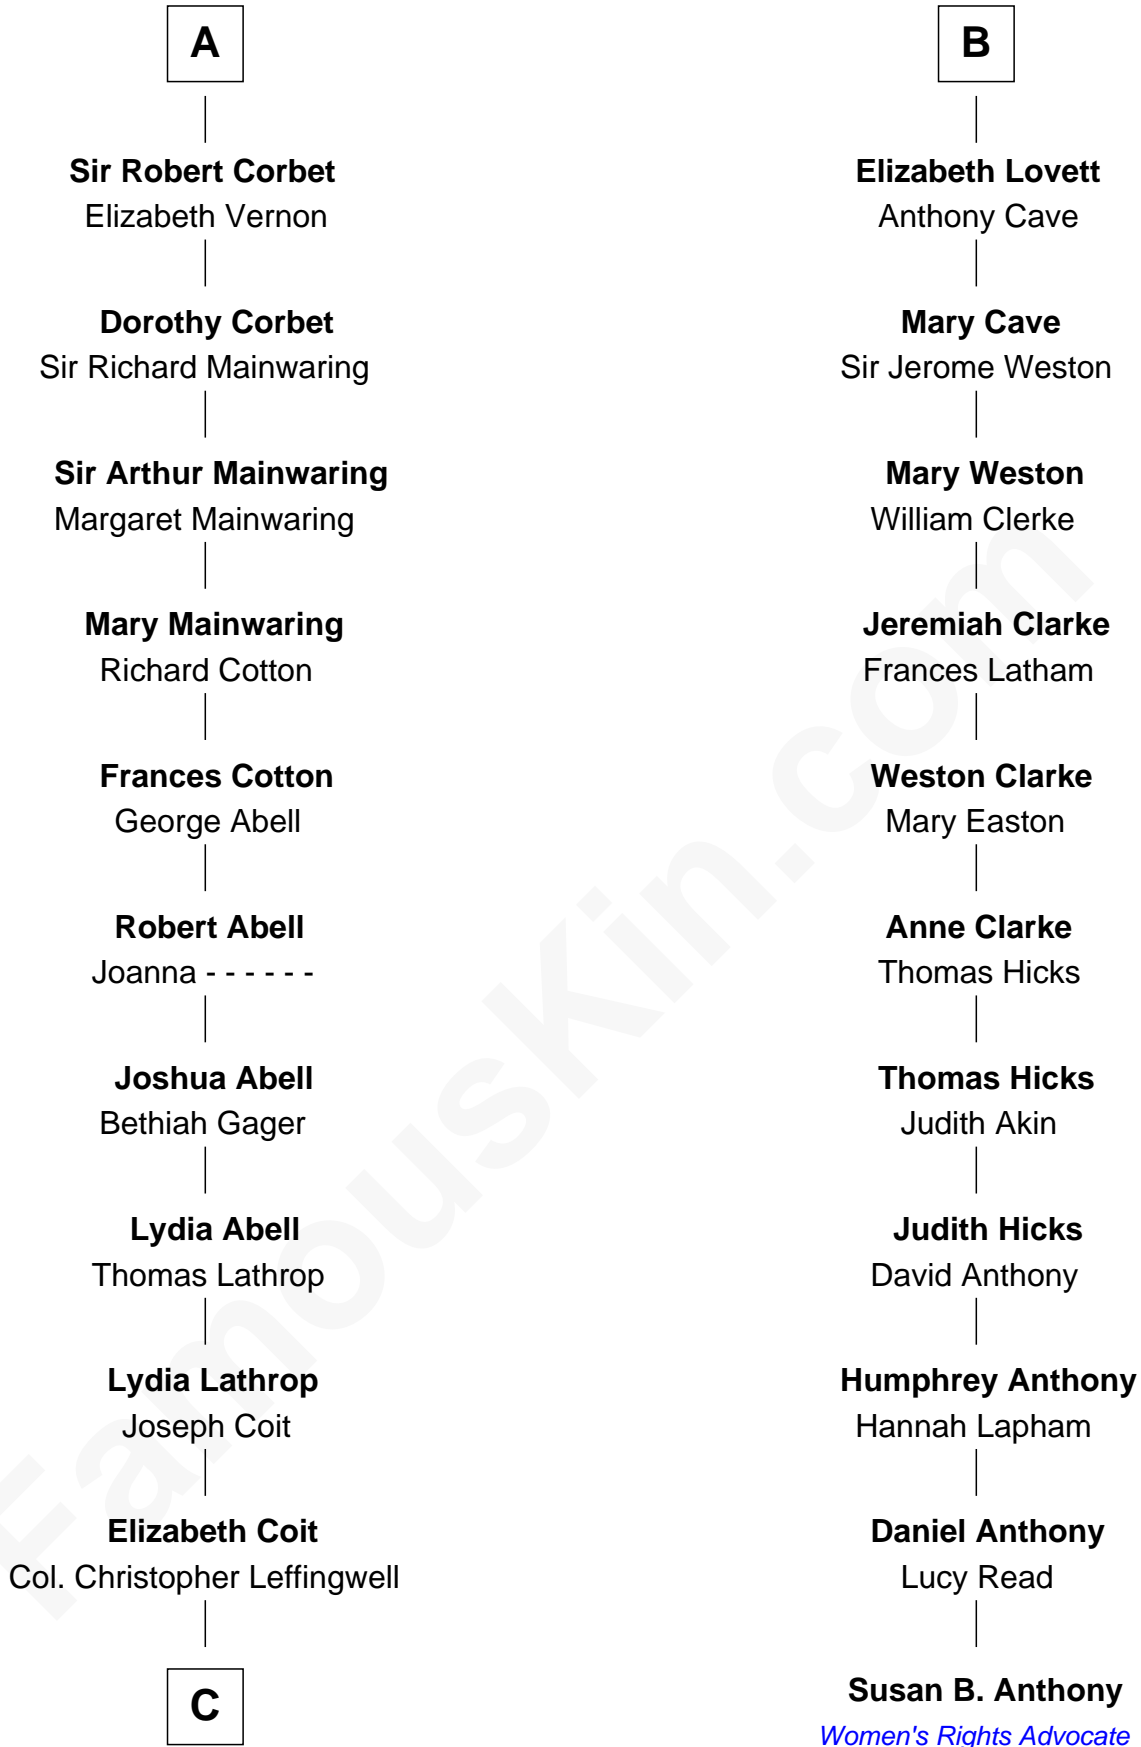

FamousKin.com Relationship Chart of

John Foster Dulles

52nd U.S. Secretary of State

17th cousin 4 times removed of

Susan B. Anthony

Women's Rights Advocate

C

Joanna Leffingwell

Charles Lathrop

Harriet Wadsworth Lathrop

Rev. Miron Winslow

Harriet Lathrop Winslow

Rev. John Welsh Dulles

Allen Macy Dulles

Edith Foster

John Foster Dulles

52nd U.S. Secretary of State

FamousKin.com