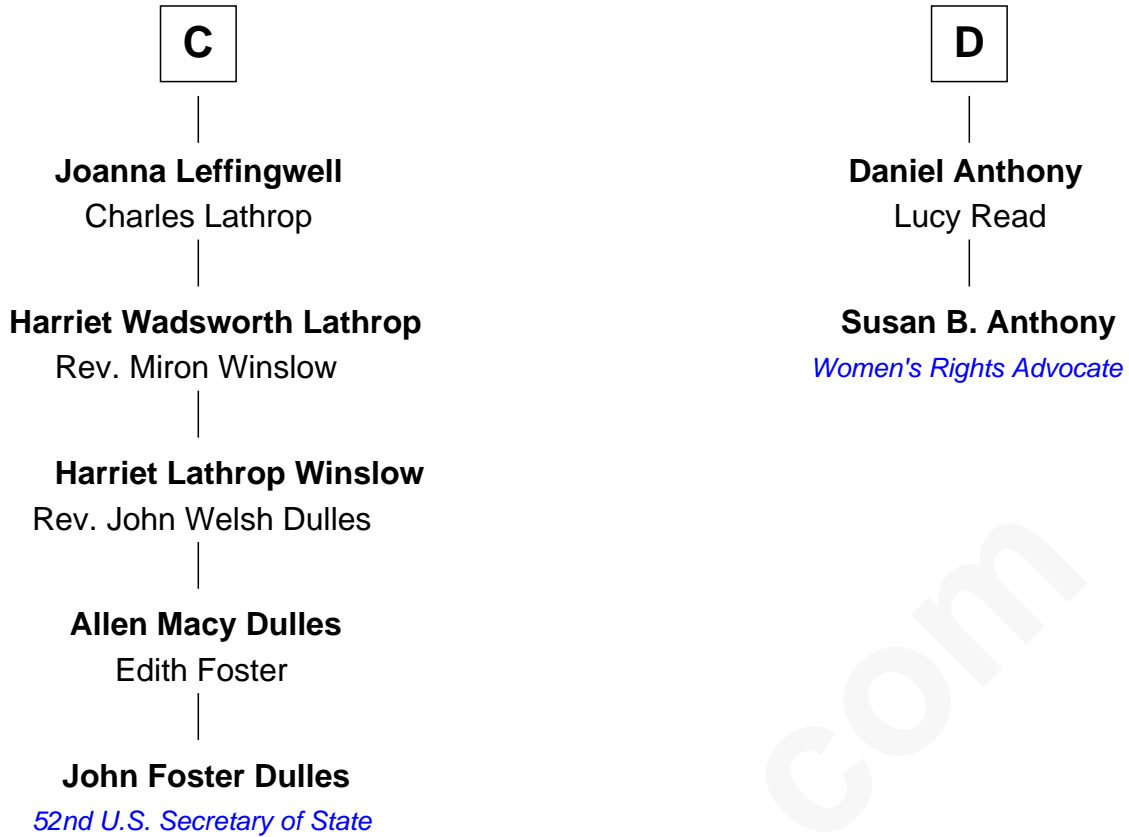

FamousKin.com Relationship Chart of

John Foster Dulles

52nd U.S. Secretary of State

18th cousin 3 times removed of

Susan B. Anthony

Women's Rights Advocate

Hugh le Despencer

Eleanor de Clare

Sir Edward le Despencer

Anne de Ferrers

Edward Despencer

Elizabeth Burghersh

Margaret Despencer

Robert de Ferrers

Sir Edmund Ferrers

Ellen Roche

Edward Tyrrell

Philippa Tyrrell

Thomas Cornwallis

Sir William Cornwallis

Elizabeth Stanford

B

FamousKin.com