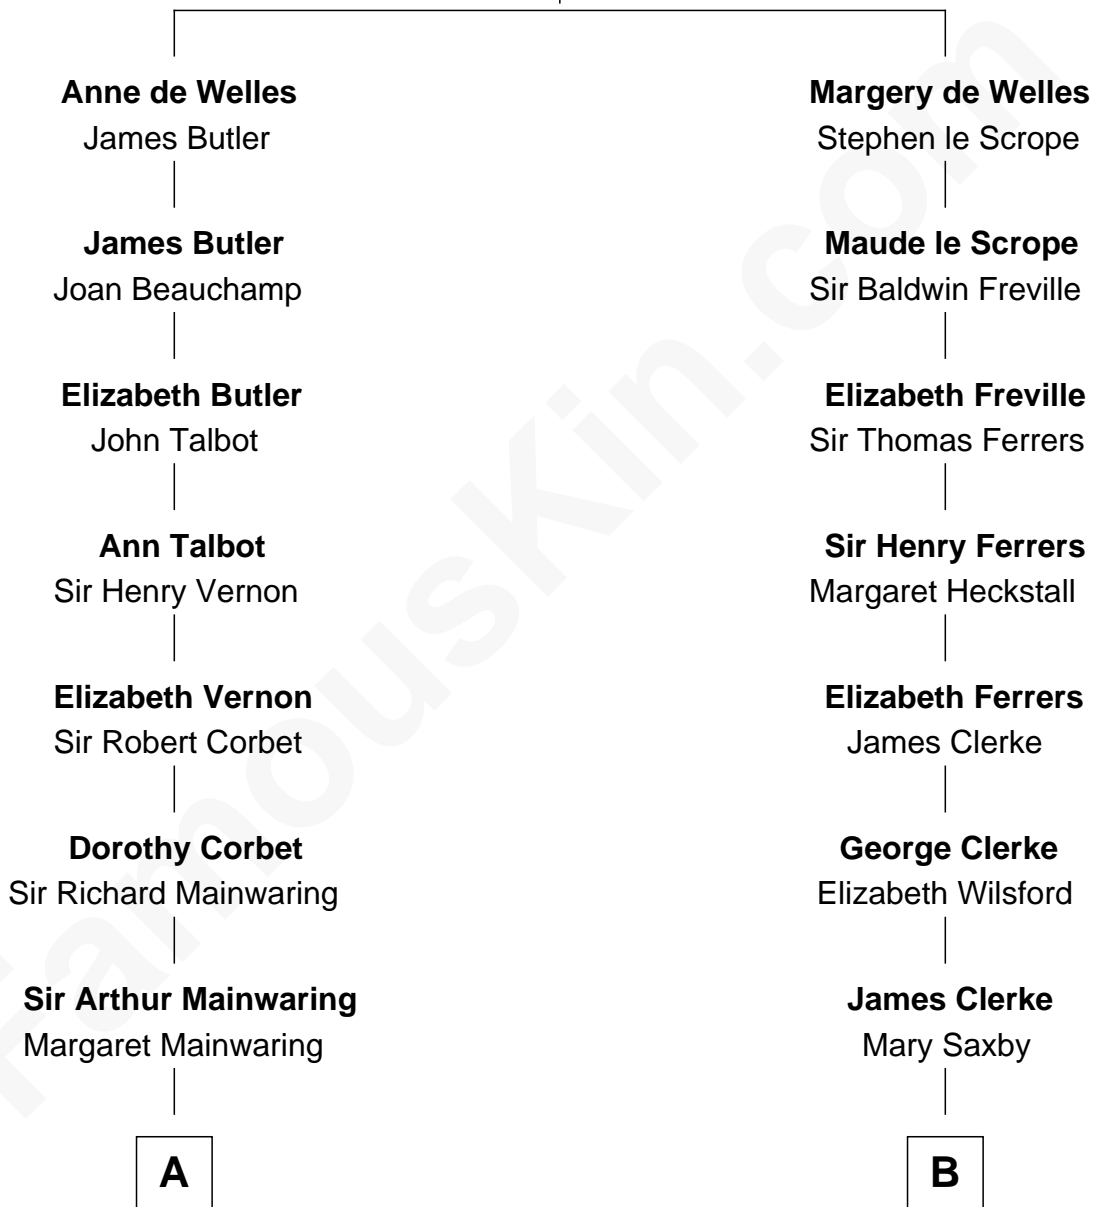

FamousKin.com Relationship Chart of

John Foster Dulles

52nd U.S. Secretary of State

15th cousin 3 times removed of

Susan B. Anthony

Women's Rights Advocate

John de Welles

Maud de Roos

C

Allen Macy Dulles

Edith Foster

John Foster Dulles

52nd U.S. Secretary of State

FamousKin.com