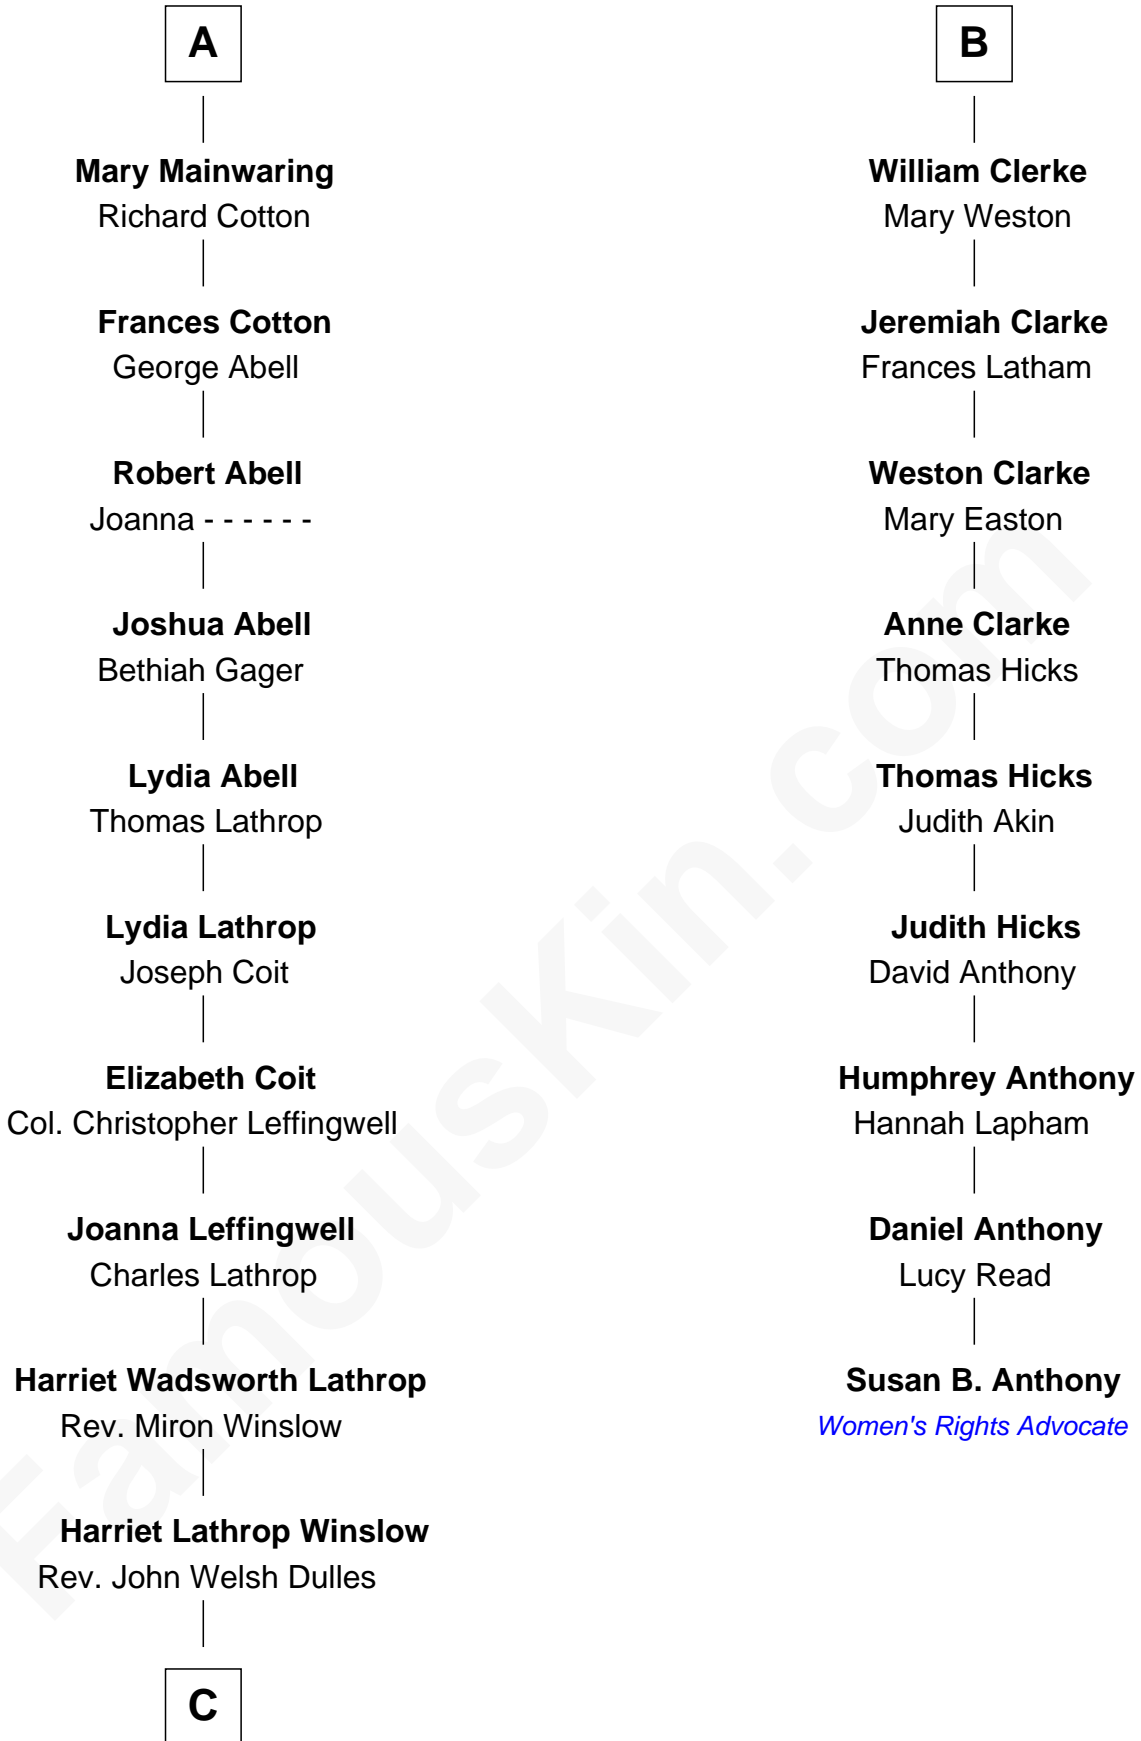

FamousKin.com Relationship Chart of

John Foster Dulles

52nd U.S. Secretary of State

15th cousin 3 times removed of

Susan B. Anthony

Women's Rights Advocate

John de Welles

Maud de Roos

C

Allen Macy Dulles

Edith Foster

John Foster Dulles

52nd U.S. Secretary of State

FamousKin.com