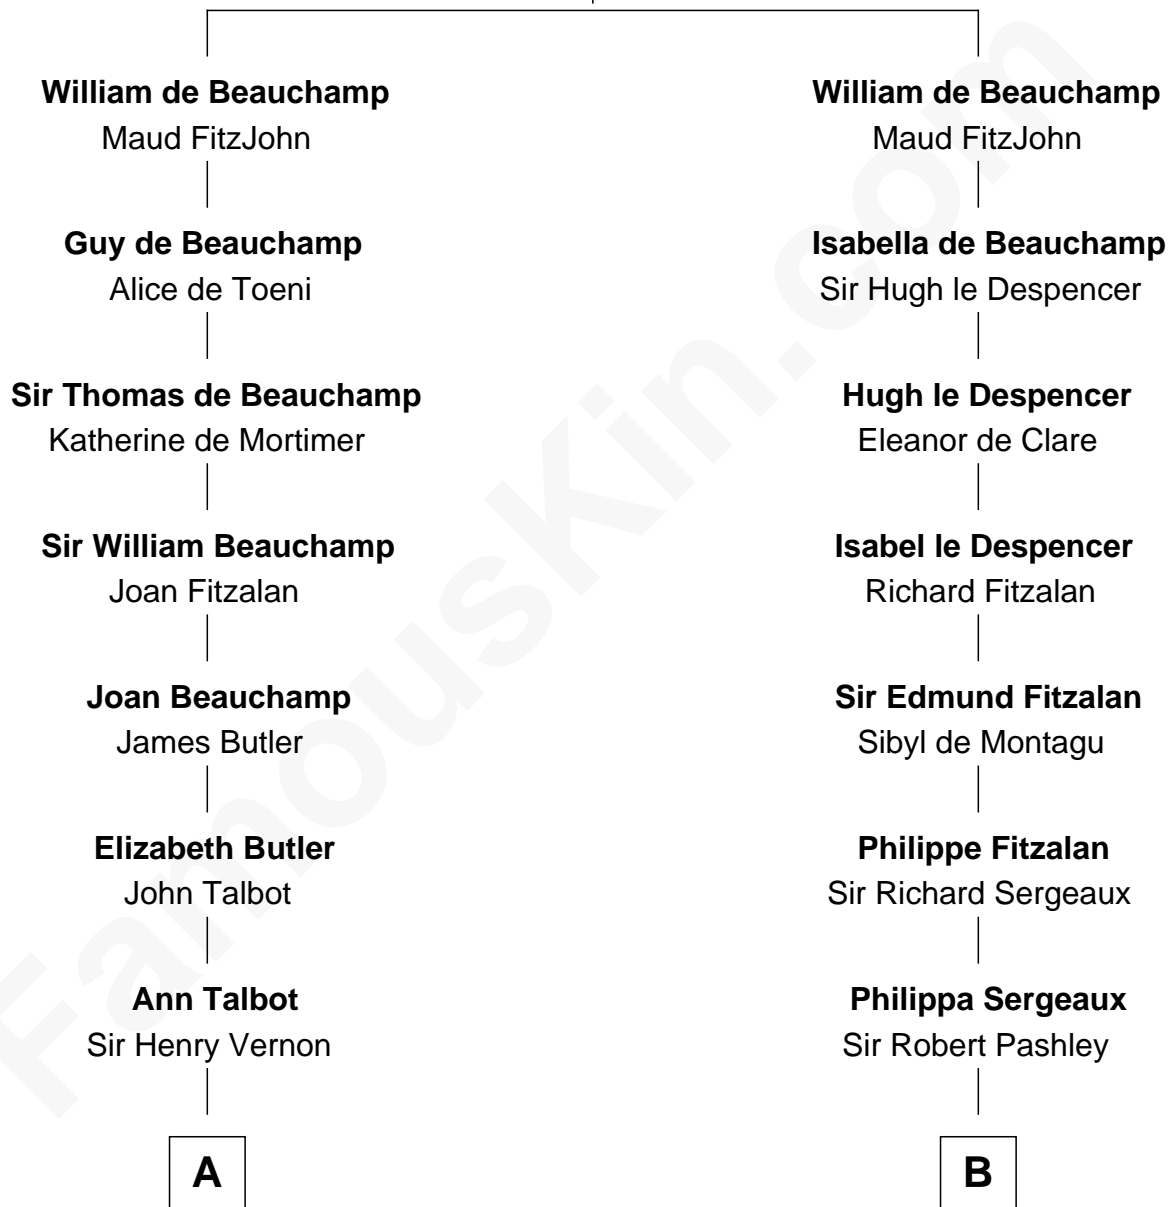

FamousKin.com Relationship Chart of

John Foster Dulles

52nd U.S. Secretary of State

21st cousin of

Susan B. Anthony

Women's Rights Advocate

Sir William de Beauchamp

Isabel Mauduit