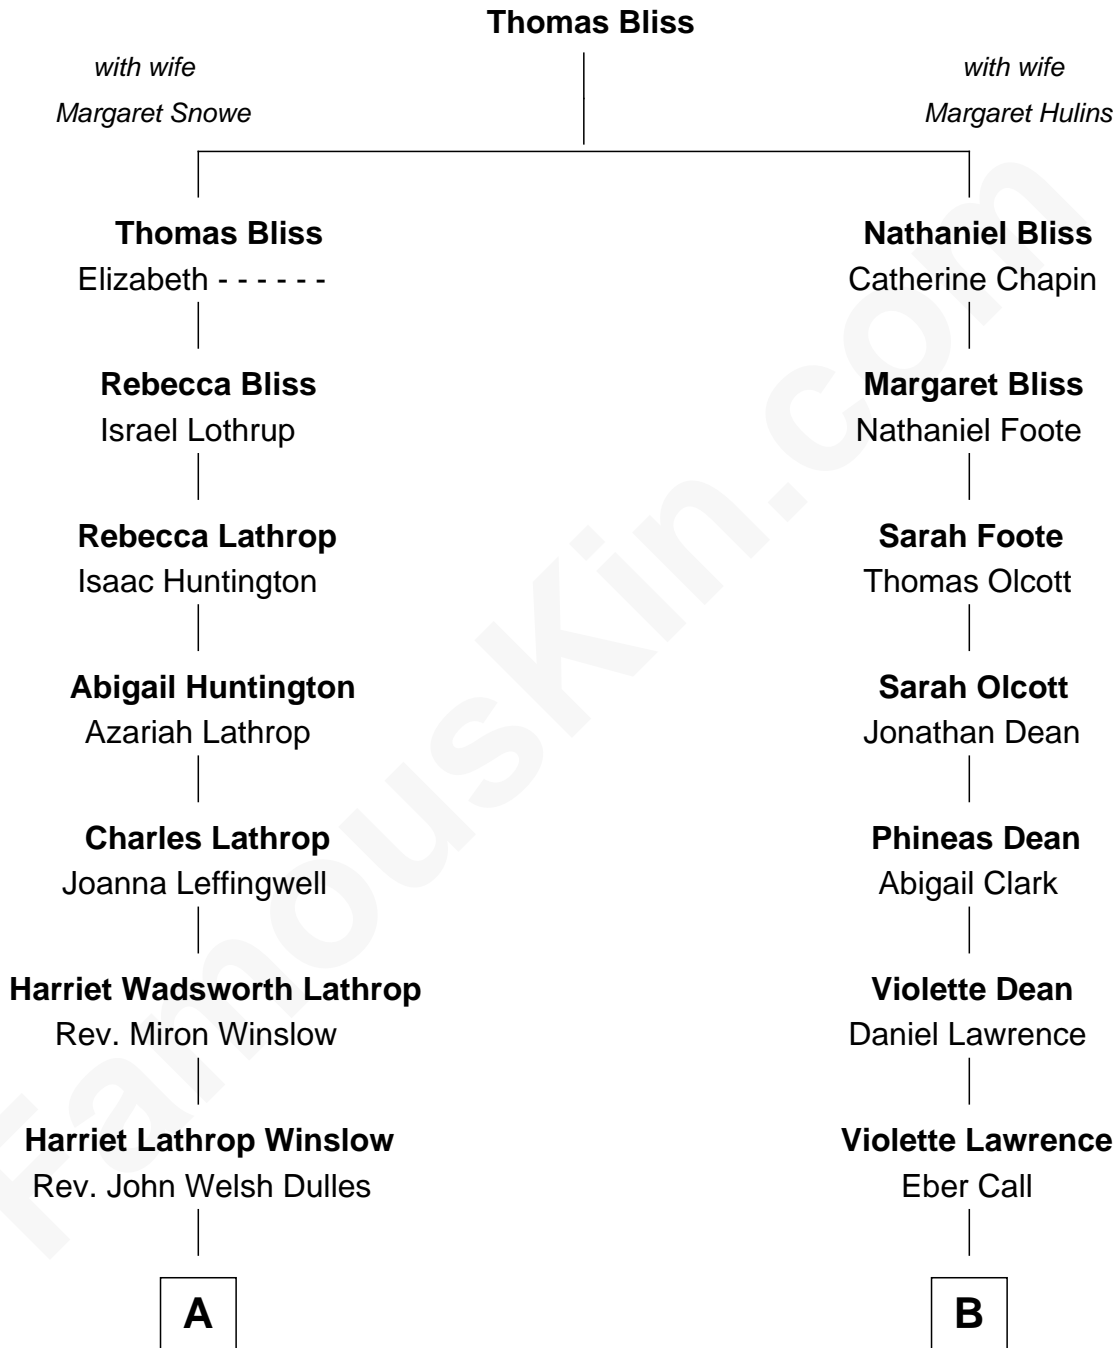

FamousKin.com Relationship Chart of

John Foster Dulles

52nd U.S. Secretary of State

8th cousin 1 time removed of

Walt Disney

Co-Founder of The Walt Disney Company

A

Allen Macy Dulles

Edith Foster

John Foster Dulles

52nd U.S. Secretary of State

B

Charles Call

Henrietta Gross

Flora Call

Elias Charles Disney