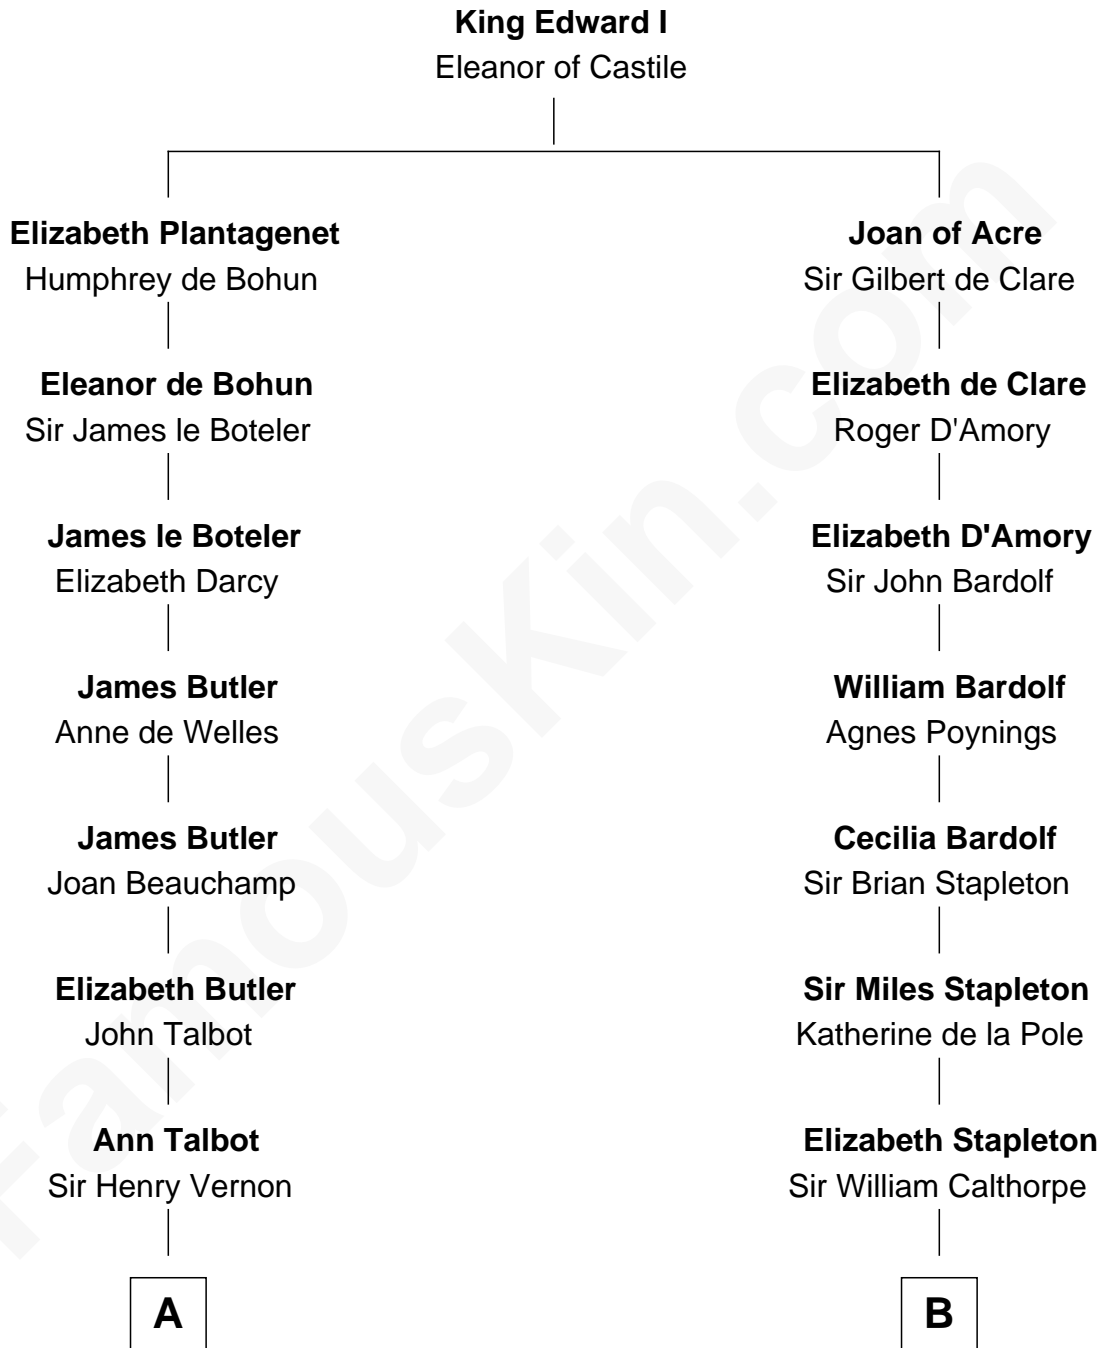

FamousKin.com Relationship Chart of

John Foster Dulles

52nd U.S. Secretary of State

13th cousin 8 times removed of

Rev. George Burroughs

Executed for Witchcraft, Salem 1692

C

Joanna Leffingwell

Charles Lathrop

Harriet Wadsworth Lathrop

Rev. Miron Winslow

Harriet Lathrop Winslow

Rev. John Welsh Dulles

Allen Macy Dulles

Edith Foster

John Foster Dulles

52nd U.S. Secretary of State

FamousKin.com