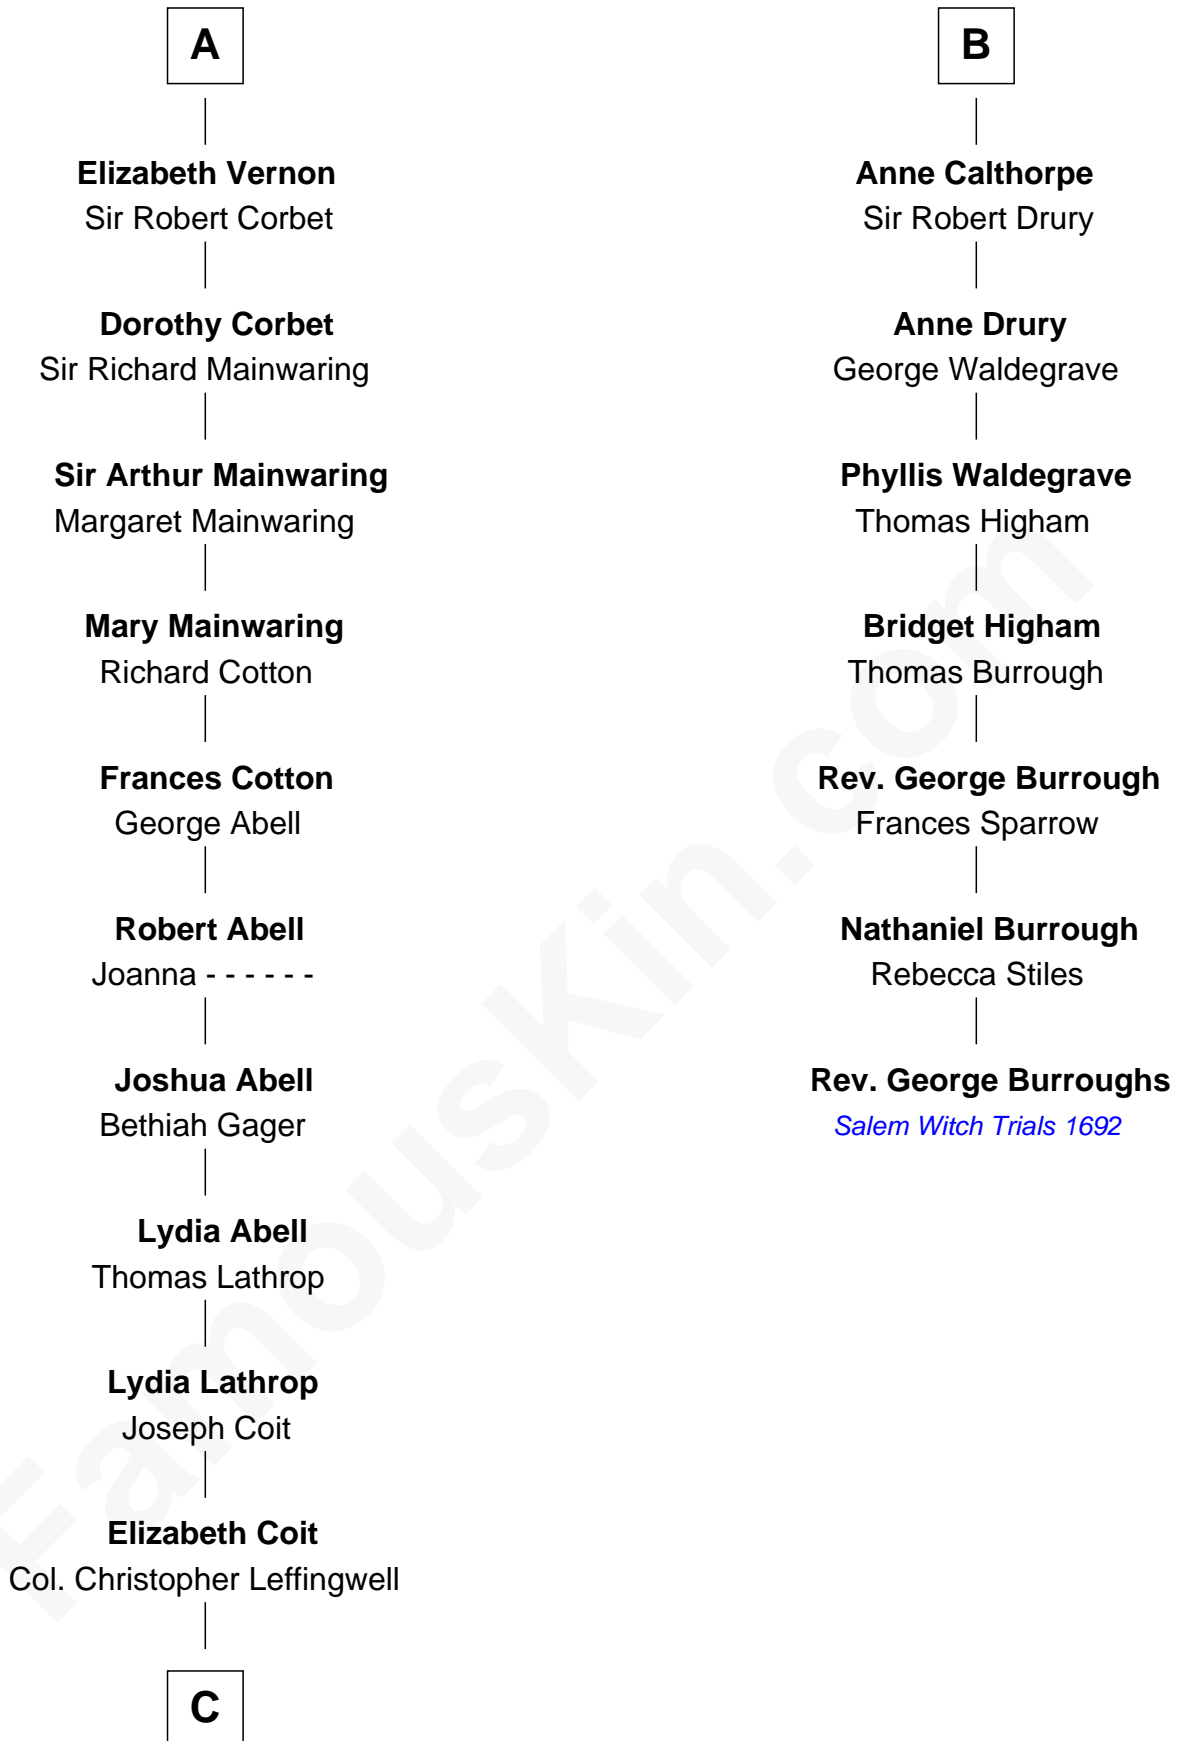

FamousKin.com Relationship Chart of

John Foster Dulles

52nd U.S. Secretary of State

13th cousin 8 times removed of

Rev. George Burroughs

Executed for Witchcraft, Salem 1692

C

Joanna Leffingwell

Charles Lathrop

Harriet Wadsworth Lathrop

Rev. Miron Winslow

Harriet Lathrop Winslow

Rev. John Welsh Dulles

Allen Macy Dulles

Edith Foster

John Foster Dulles