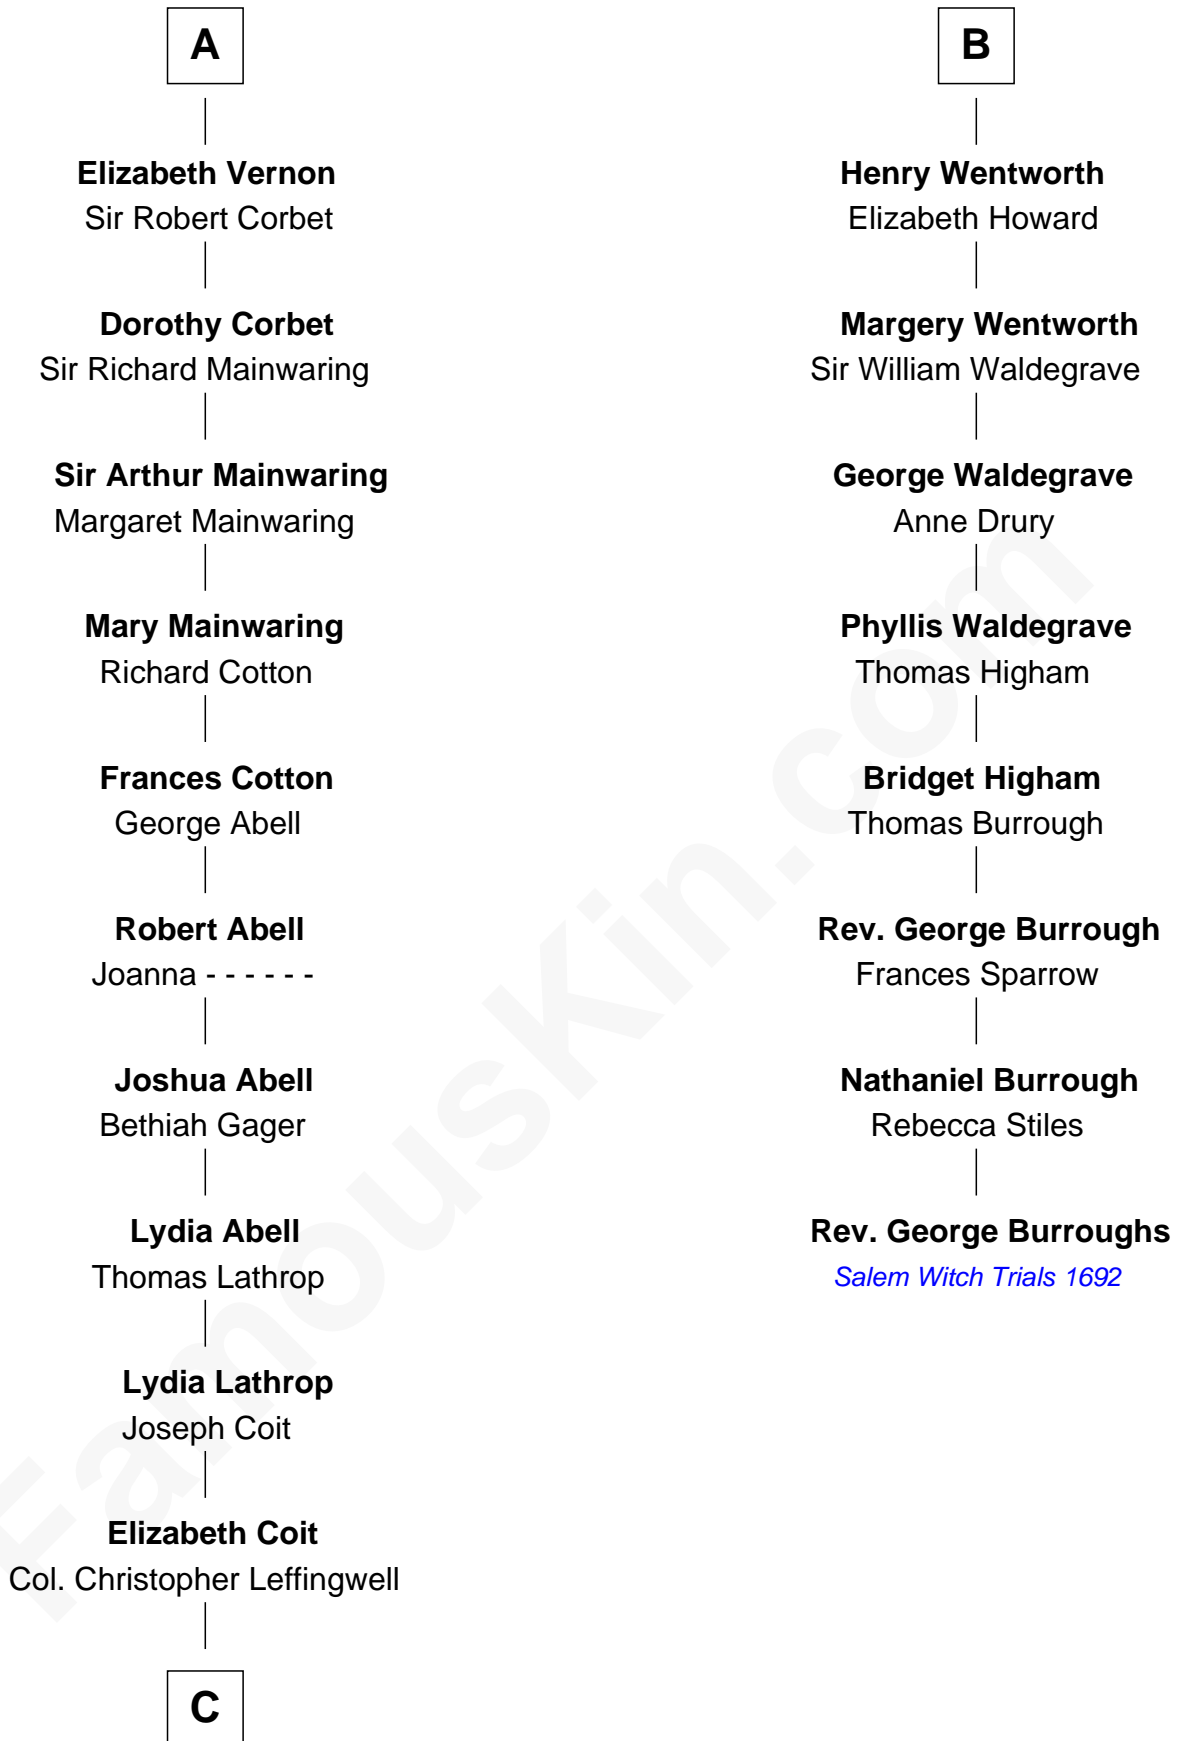

FamousKin.com Relationship Chart of

John Foster Dulles

52nd U.S. Secretary of State

14th cousin 7 times removed of

Rev. George Burroughs

Executed for Witchcraft, Salem 1692

C

Joanna Leffingwell

Charles Lathrop

Harriet Wadsworth Lathrop

Rev. Miron Winslow

Harriet Lathrop Winslow

Rev. John Welsh Dulles

Allen Macy Dulles

Edith Foster

John Foster Dulles

52nd U.S. Secretary of State

FamousKin.com