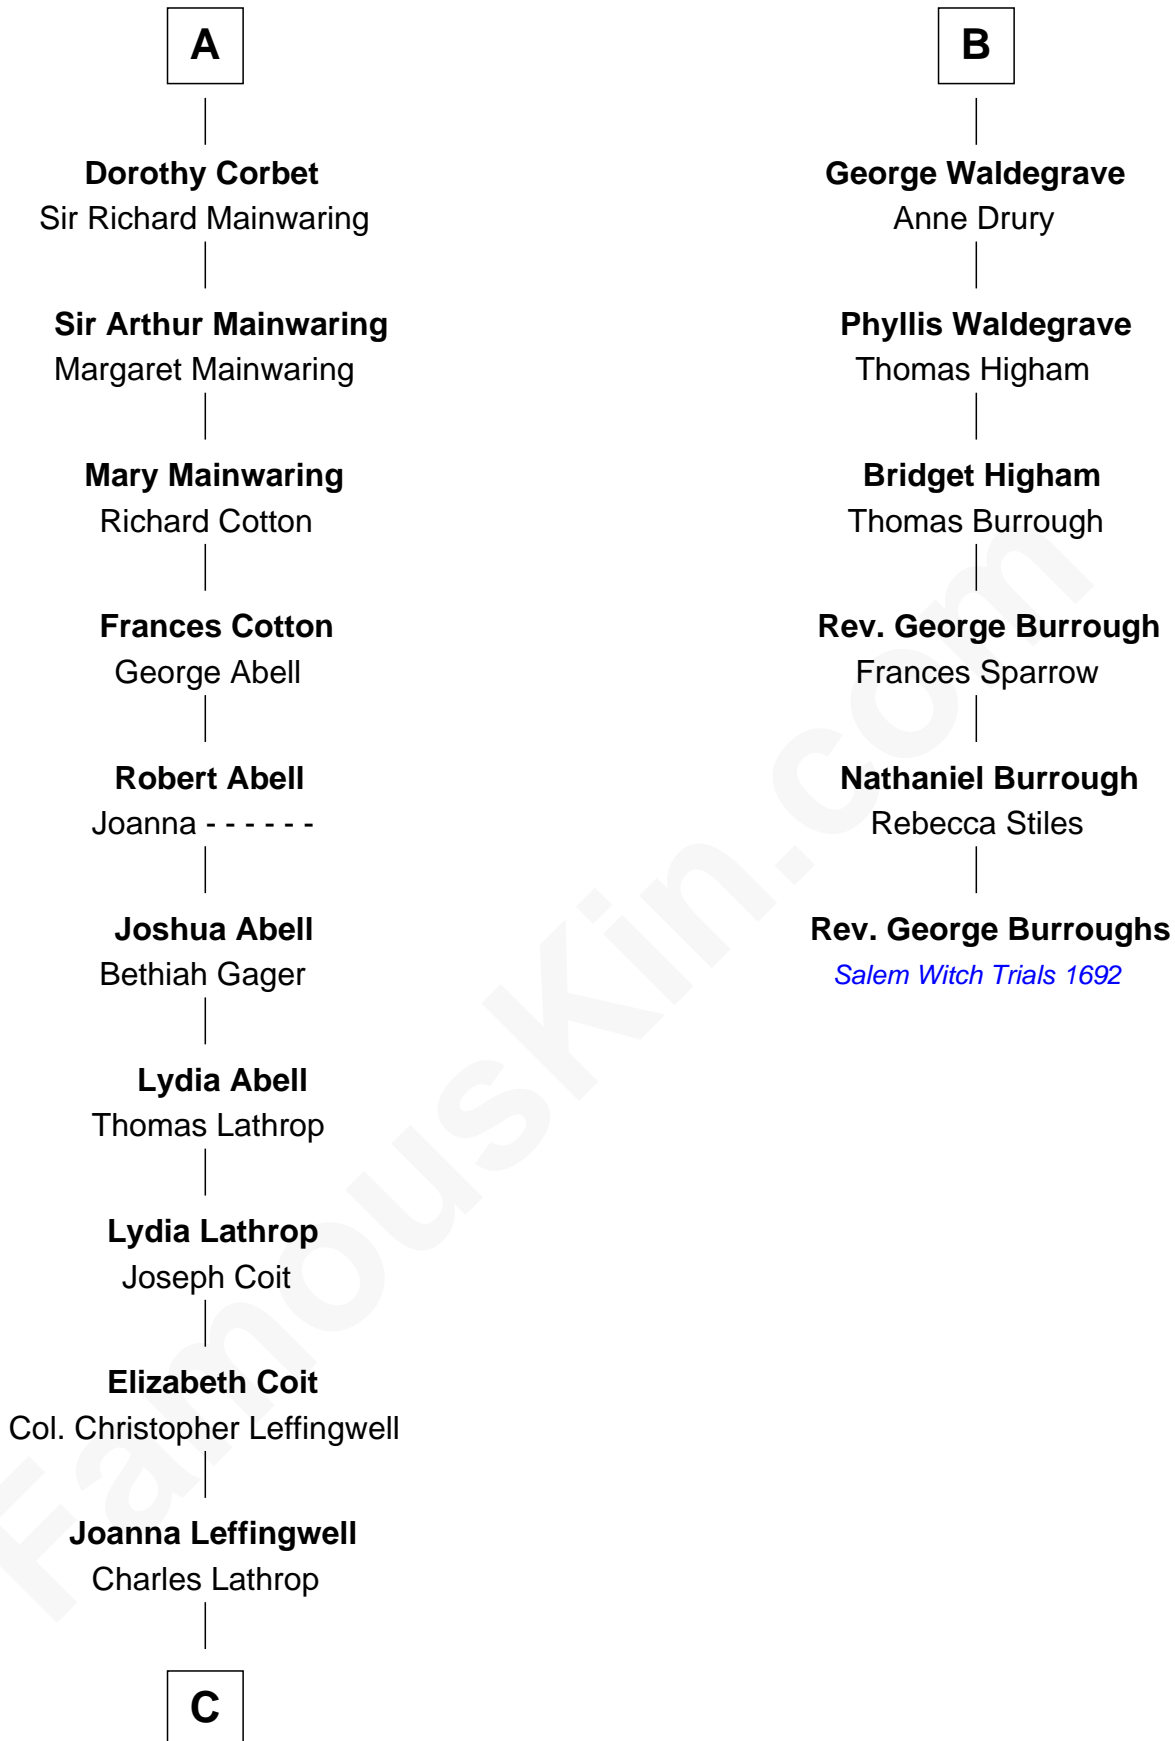

FamousKin.com Relationship Chart of

John Foster Dulles

52nd U.S. Secretary of State

12th cousin 8 times removed of

Rev. George Burroughs

Executed for Witchcraft, Salem 1692

C

—
Harriet Wadsworth Lathrop

Rev. Miron Winslow

—
Harriet Lathrop Winslow

Rev. John Welsh Dulles

—
Allen Macy Dulles

Edith Foster

—
John Foster Dulles

52nd U.S. Secretary of State

FamousKin.com