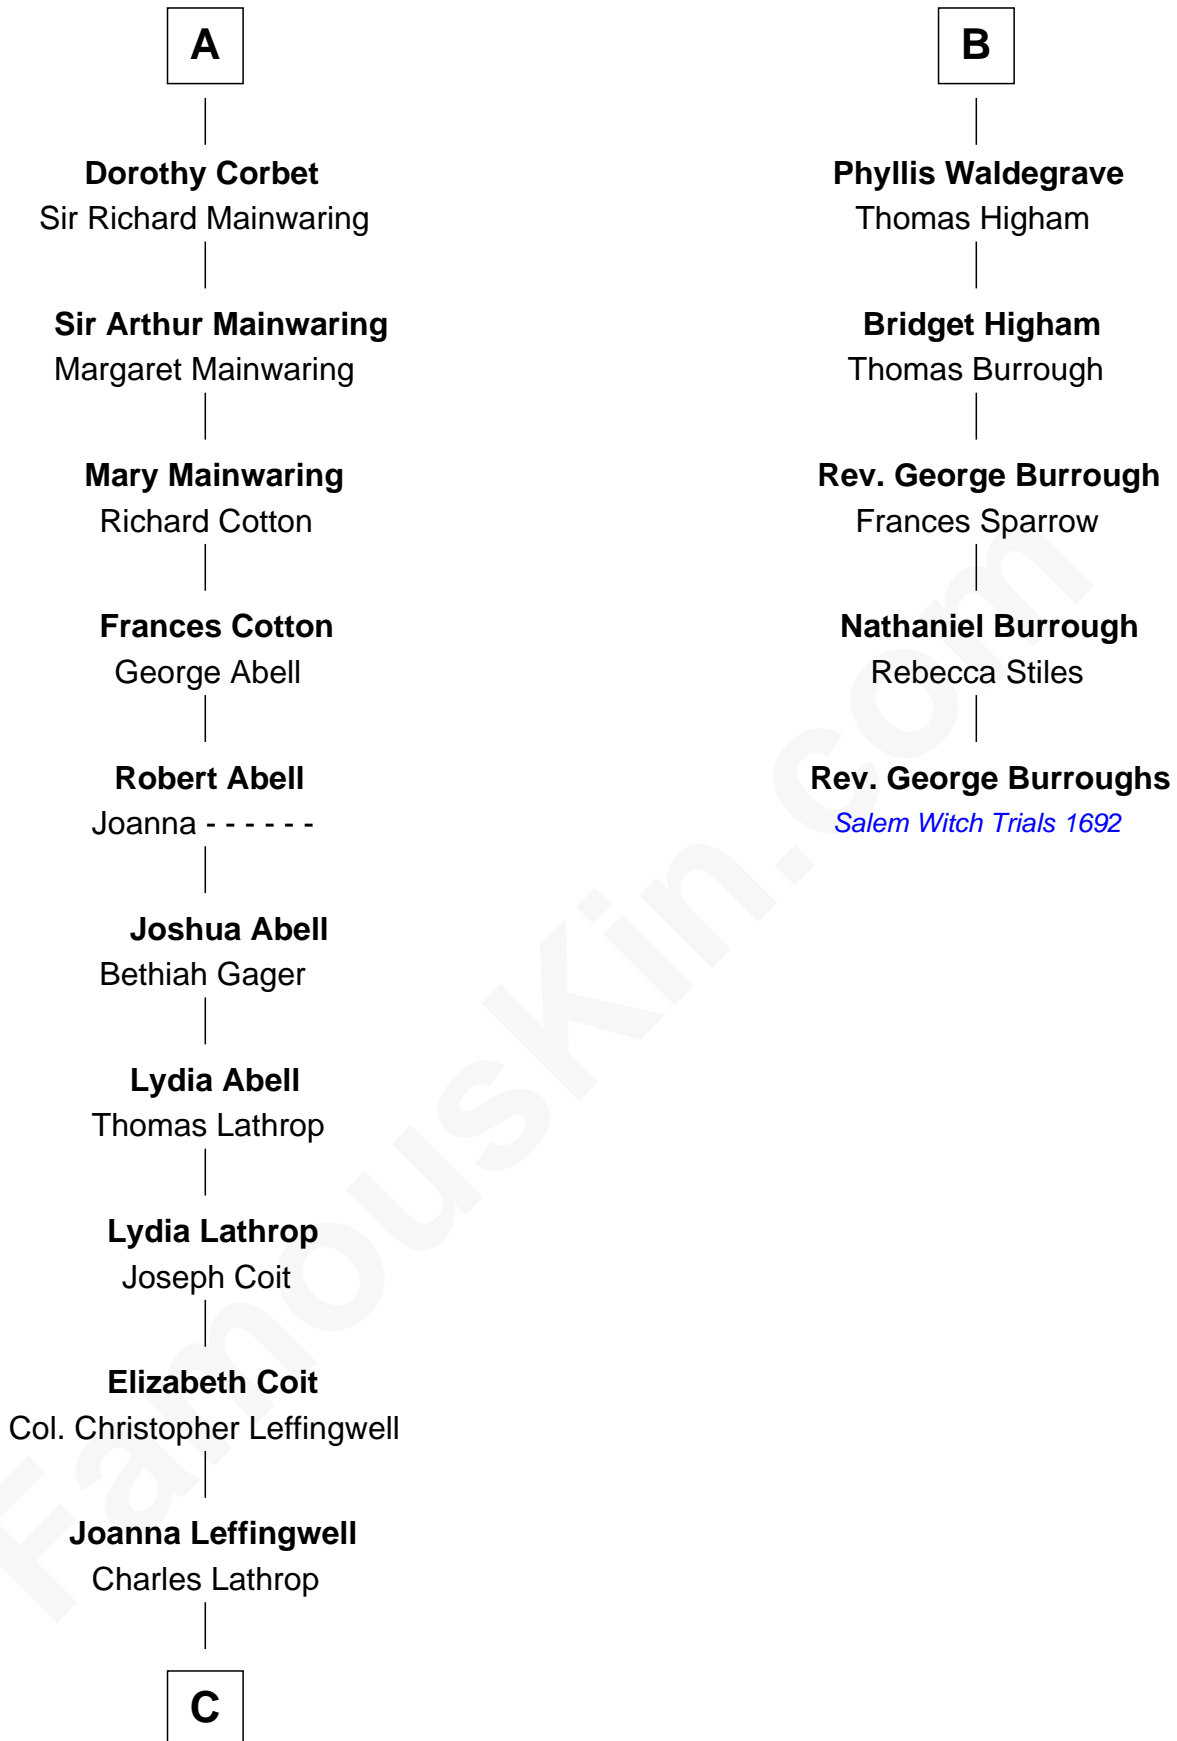

# FamousKin.com Relationship Chart of

**John Foster Dulles**

*52nd U.S. Secretary of State*

11th cousin 9 times removed of

**Rev. George Burroughs**

*Executed for Witchcraft, Salem 1692*

**Bartholomew de Badlesmere**

**Margaret de Badlesmere**

Sir John de Tivetot

**Sir Robert de Tivetot**

Margaret Deincourt

**Elizabeth de Tivetot**

Sir Philip le Despencer

**Margery Despencer**

Sir Roger Wentworth

**Henry Wentworth**

Elizabeth Howard

**Margery Wentworth**

Sir William Waldegrave

**George Waldegrave**

Anne Drury

**B**

**C**

—  
**Harriet Wadsworth Lathrop**

Rev. Miron Winslow

—  
**Harriet Lathrop Winslow**

Rev. John Welsh Dulles

—  
**Allen Macy Dulles**

Edith Foster

—  
**John Foster Dulles**

*52nd U.S. Secretary of State*