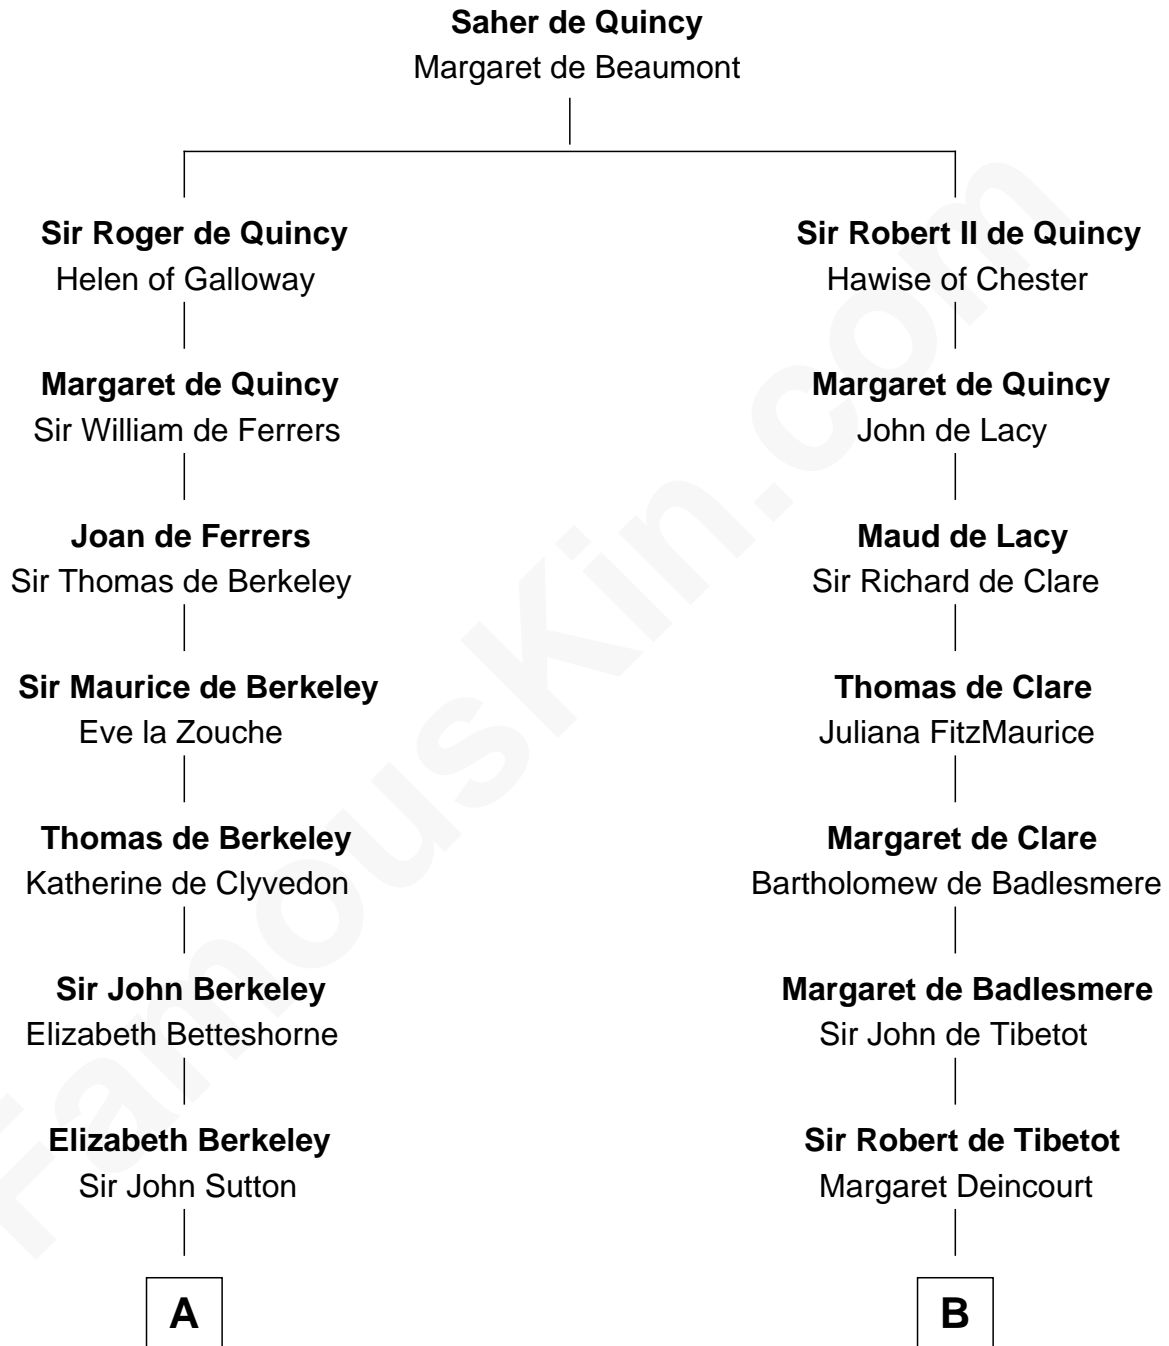

FamousKin.com Relationship Chart of

John Foster Dulles

52nd U.S. Secretary of State

16th cousin 5 times removed of

Rev. George Burroughs

Executed for Witchcraft, Salem 1692

C

Joanna Leffingwell

Charles Lathrop

Harriet Wadsworth Lathrop

Rev. Miron Winslow

Harriet Lathrop Winslow

Rev. John Welsh Dulles

Allen Macy Dulles

Edith Foster

John Foster Dulles

52nd U.S. Secretary of State

FamousKin.com