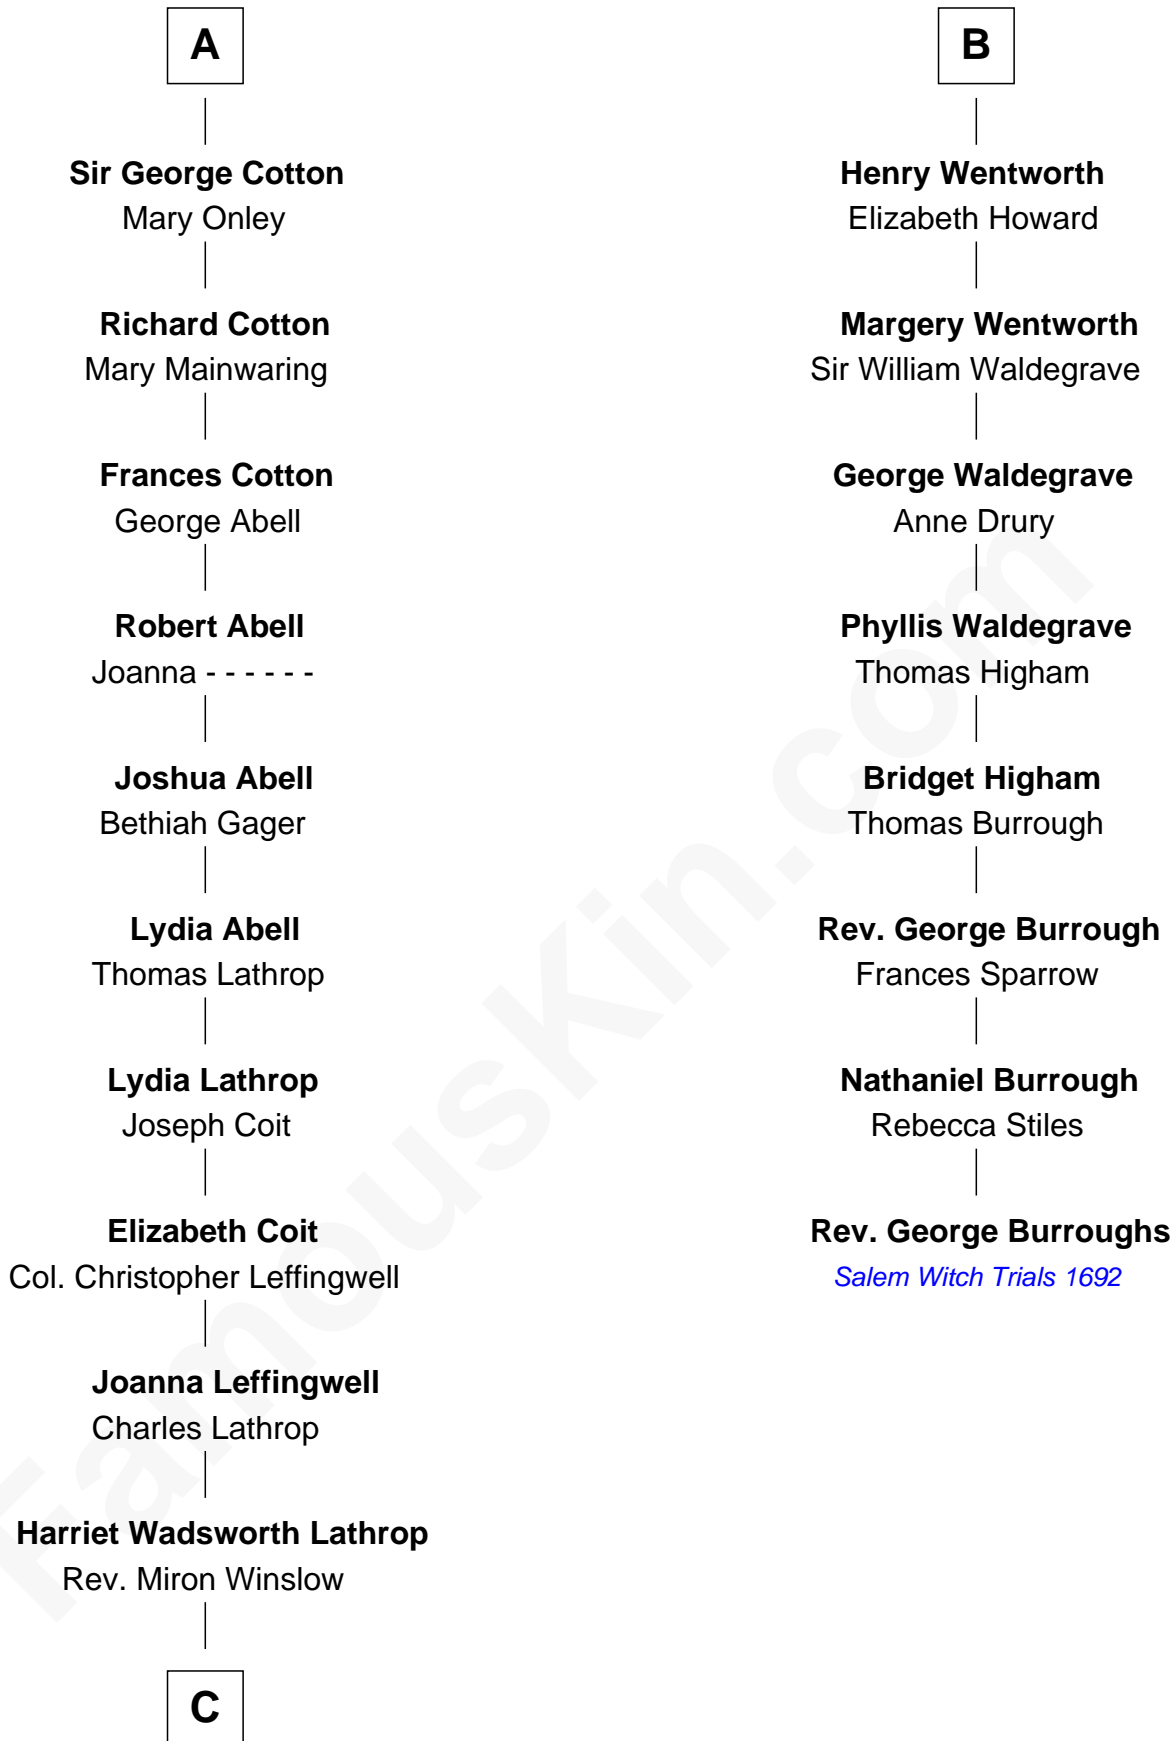

FamousKin.com Relationship Chart of

John Foster Dulles

52nd U.S. Secretary of State

14th cousin 5 times removed of

Rev. George Burroughs

Executed for Witchcraft, Salem 1692

C

Harriet Lathrop Winslow

Rev. John Welsh Dulles

Allen Macy Dulles

Edith Foster

John Foster Dulles

52nd U.S. Secretary of State

FamousKin.com