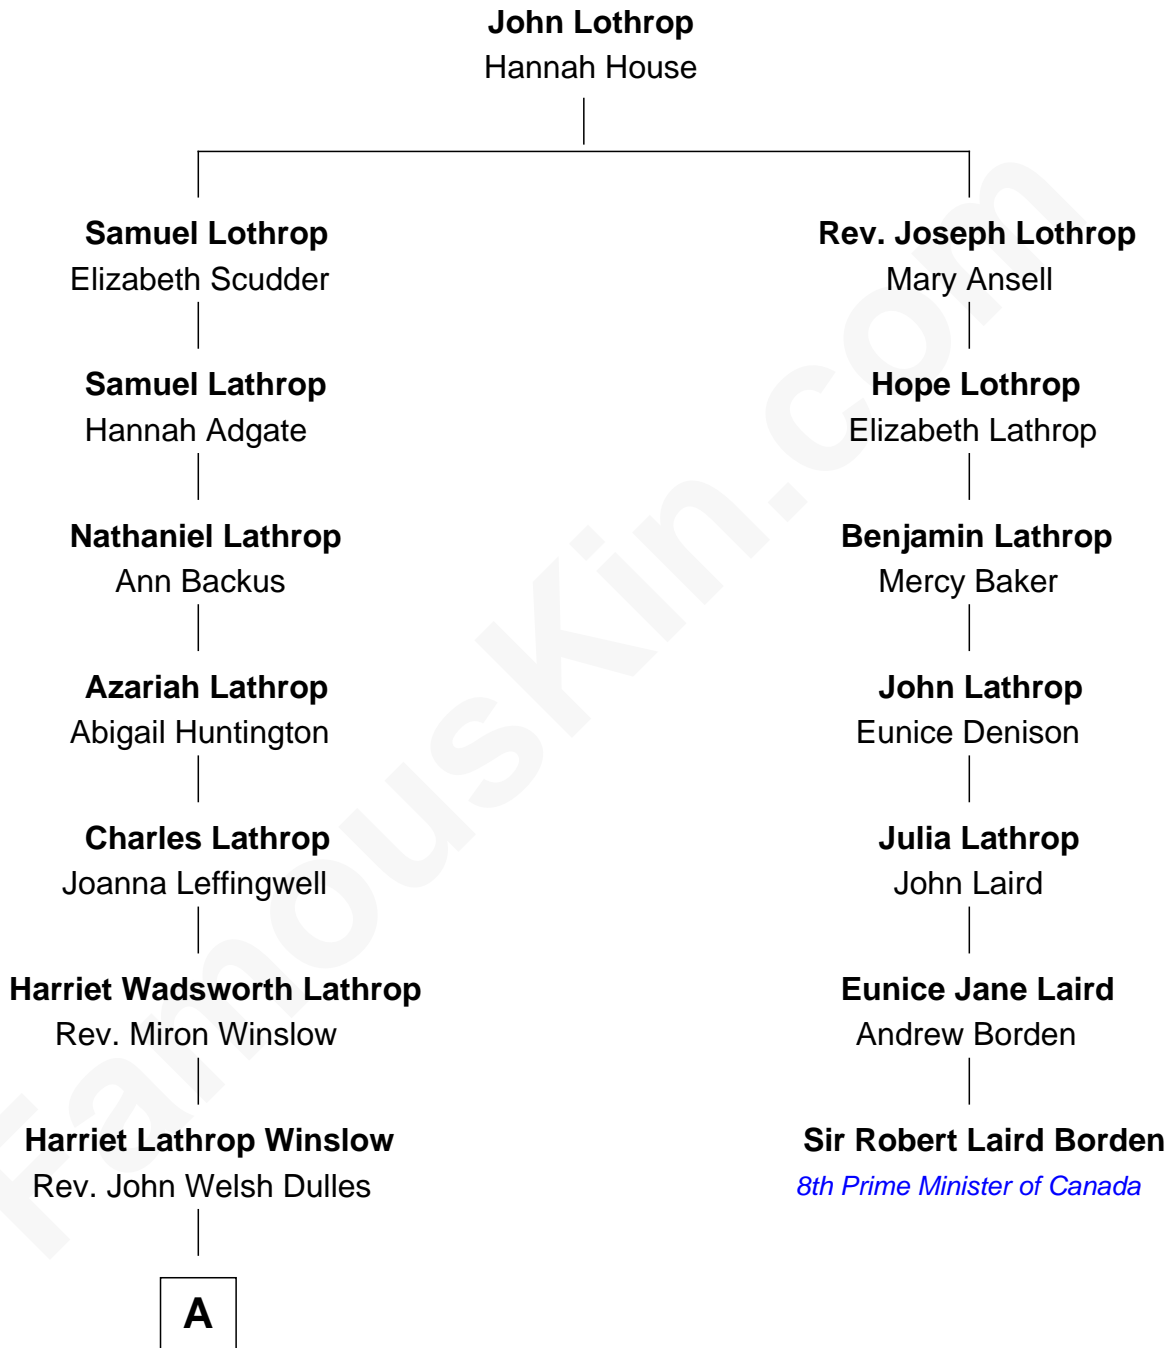

# FamousKin.com Relationship Chart of

**John Foster Dulles**

*52nd U.S. Secretary of State*

6th cousin 2 times removed of

**Sir Robert Laird Borden**

*8th Prime Minister of Canada*

**A**

Allen Macy Dulles

Edith Foster

John Foster Dulles

*52nd U.S. Secretary of State*

FamousKin.com