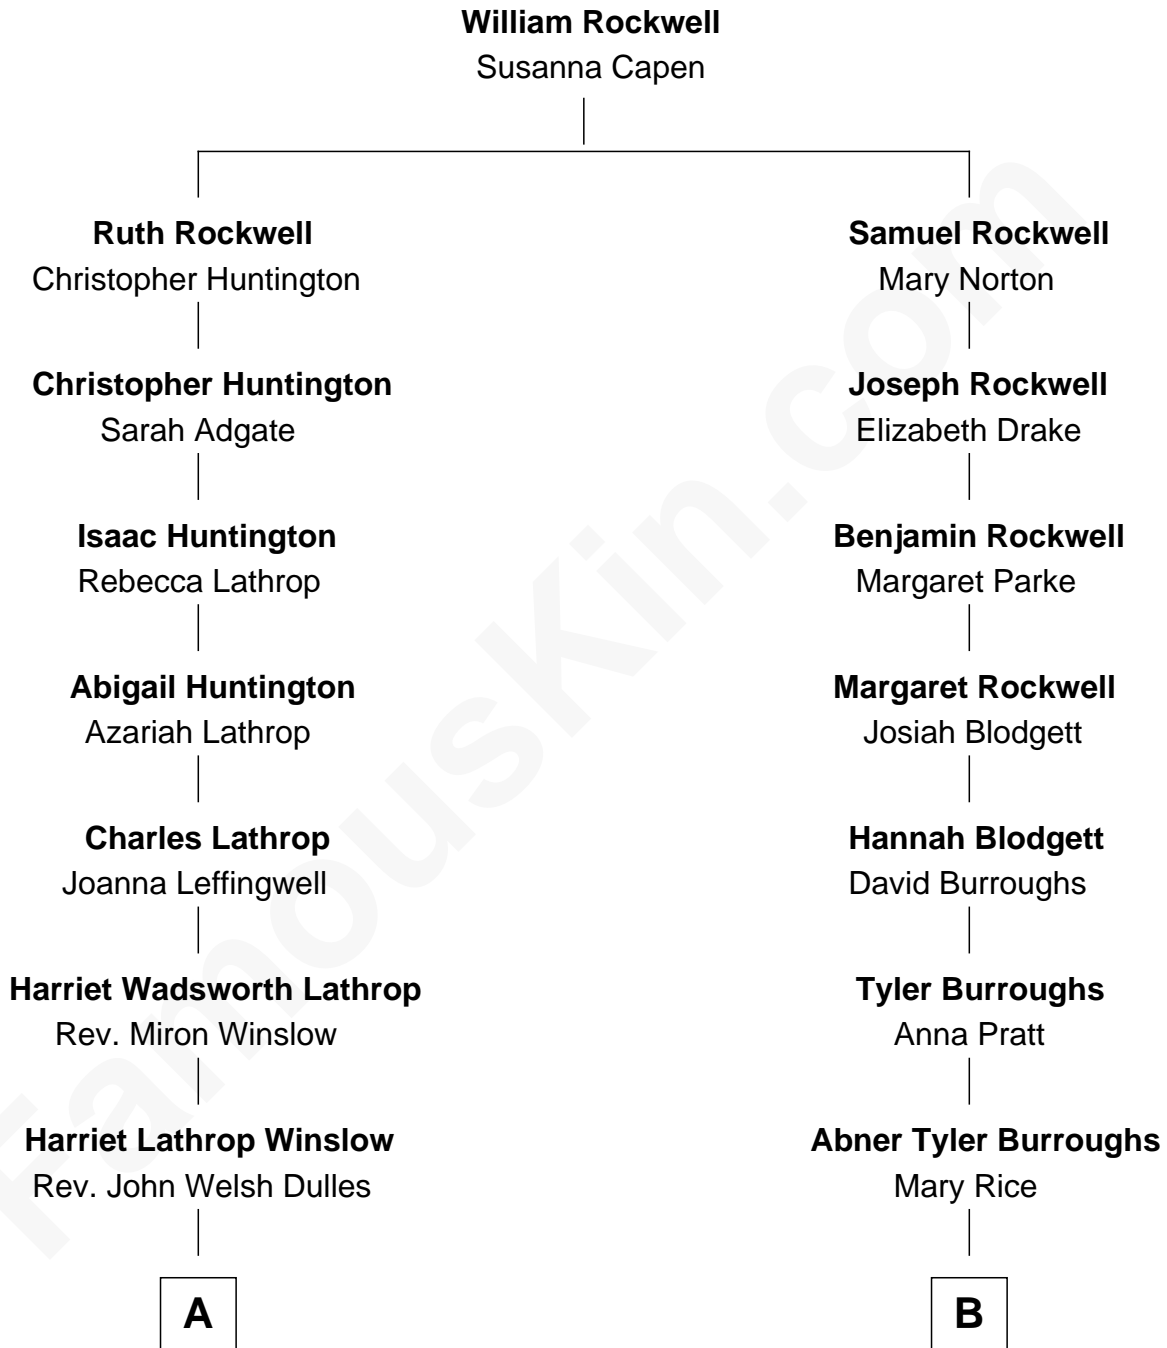

FamousKin.com Relationship Chart of

John Foster Dulles

52nd U.S. Secretary of State

8th cousin of

Edgar Rice Burroughs

Author of Tarzan and John Carter

A

Allen Macy Dulles

Edith Foster

John Foster Dulles

52nd U.S. Secretary of State

B

George Tyler Burroughs

Mary Evaline Zieger

Edgar Rice Burroughs

Author of Tarzan

FamousKin.com