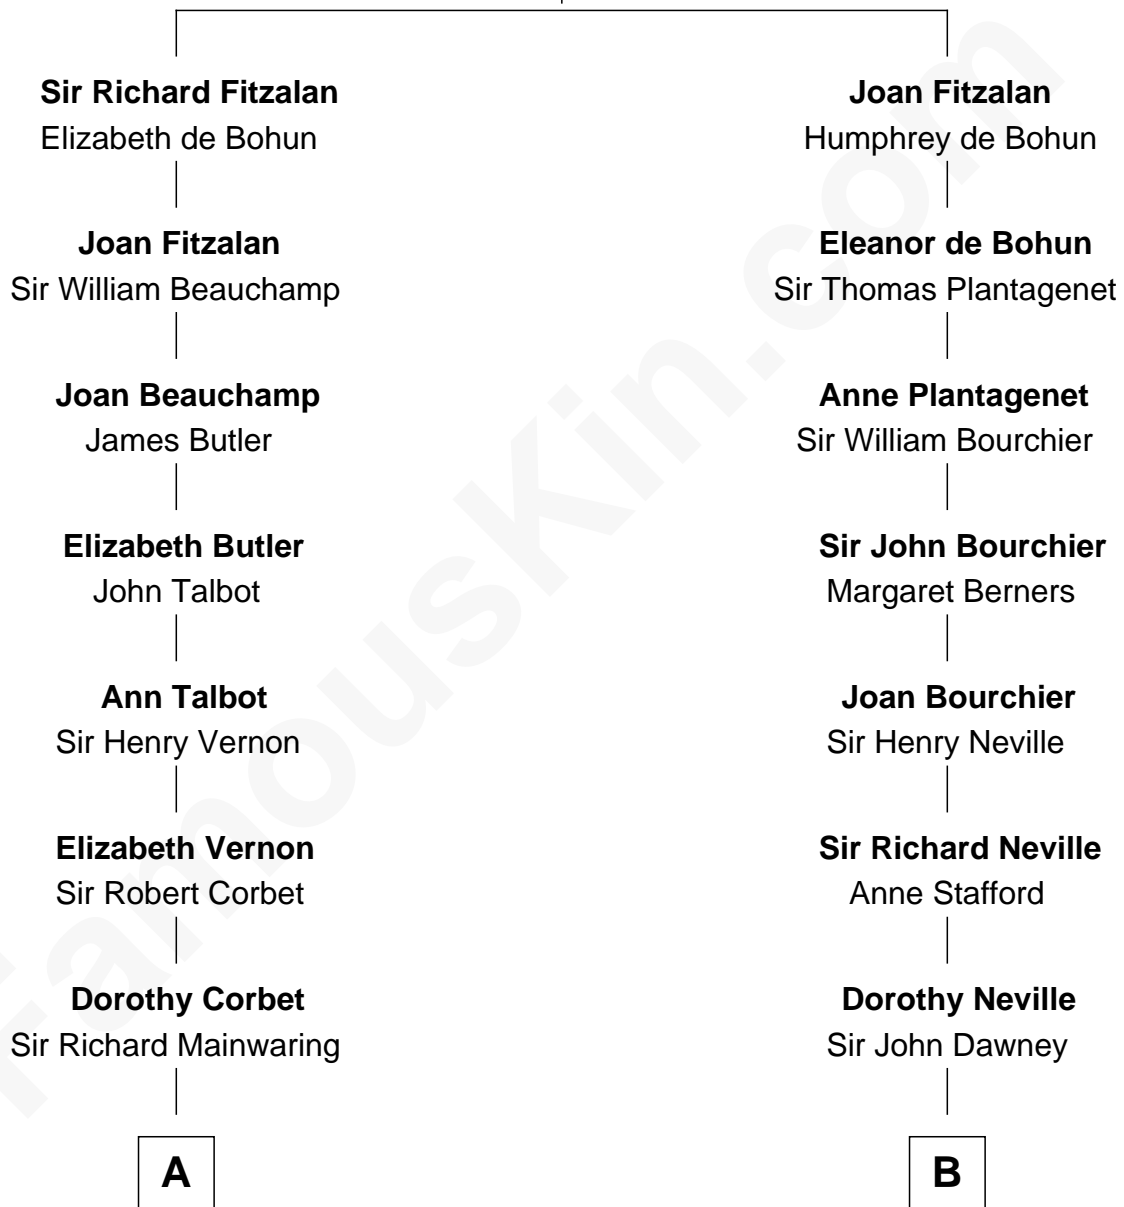

FamousKin.com Relationship Chart of

John Foster Dulles

52nd U.S. Secretary of State

19th cousin 1 time removed of

Jimmy Carter

39th U.S. President

Richard Fitzalan
Eleanor Plantagenet

C

Harriet Lathrop Winslow
Rev. John Welsh Dulles

Allen Macy Dulles
Edith Foster

John Foster Dulles
52nd U.S. Secretary of State

D

James E. Pratt
Sophronia C. Cowan

Nina Pratt
William Archibald Carter

Earl Carter
Lillian Gordy

Jimmy Carter
39th U.S. President

FamousKin.com