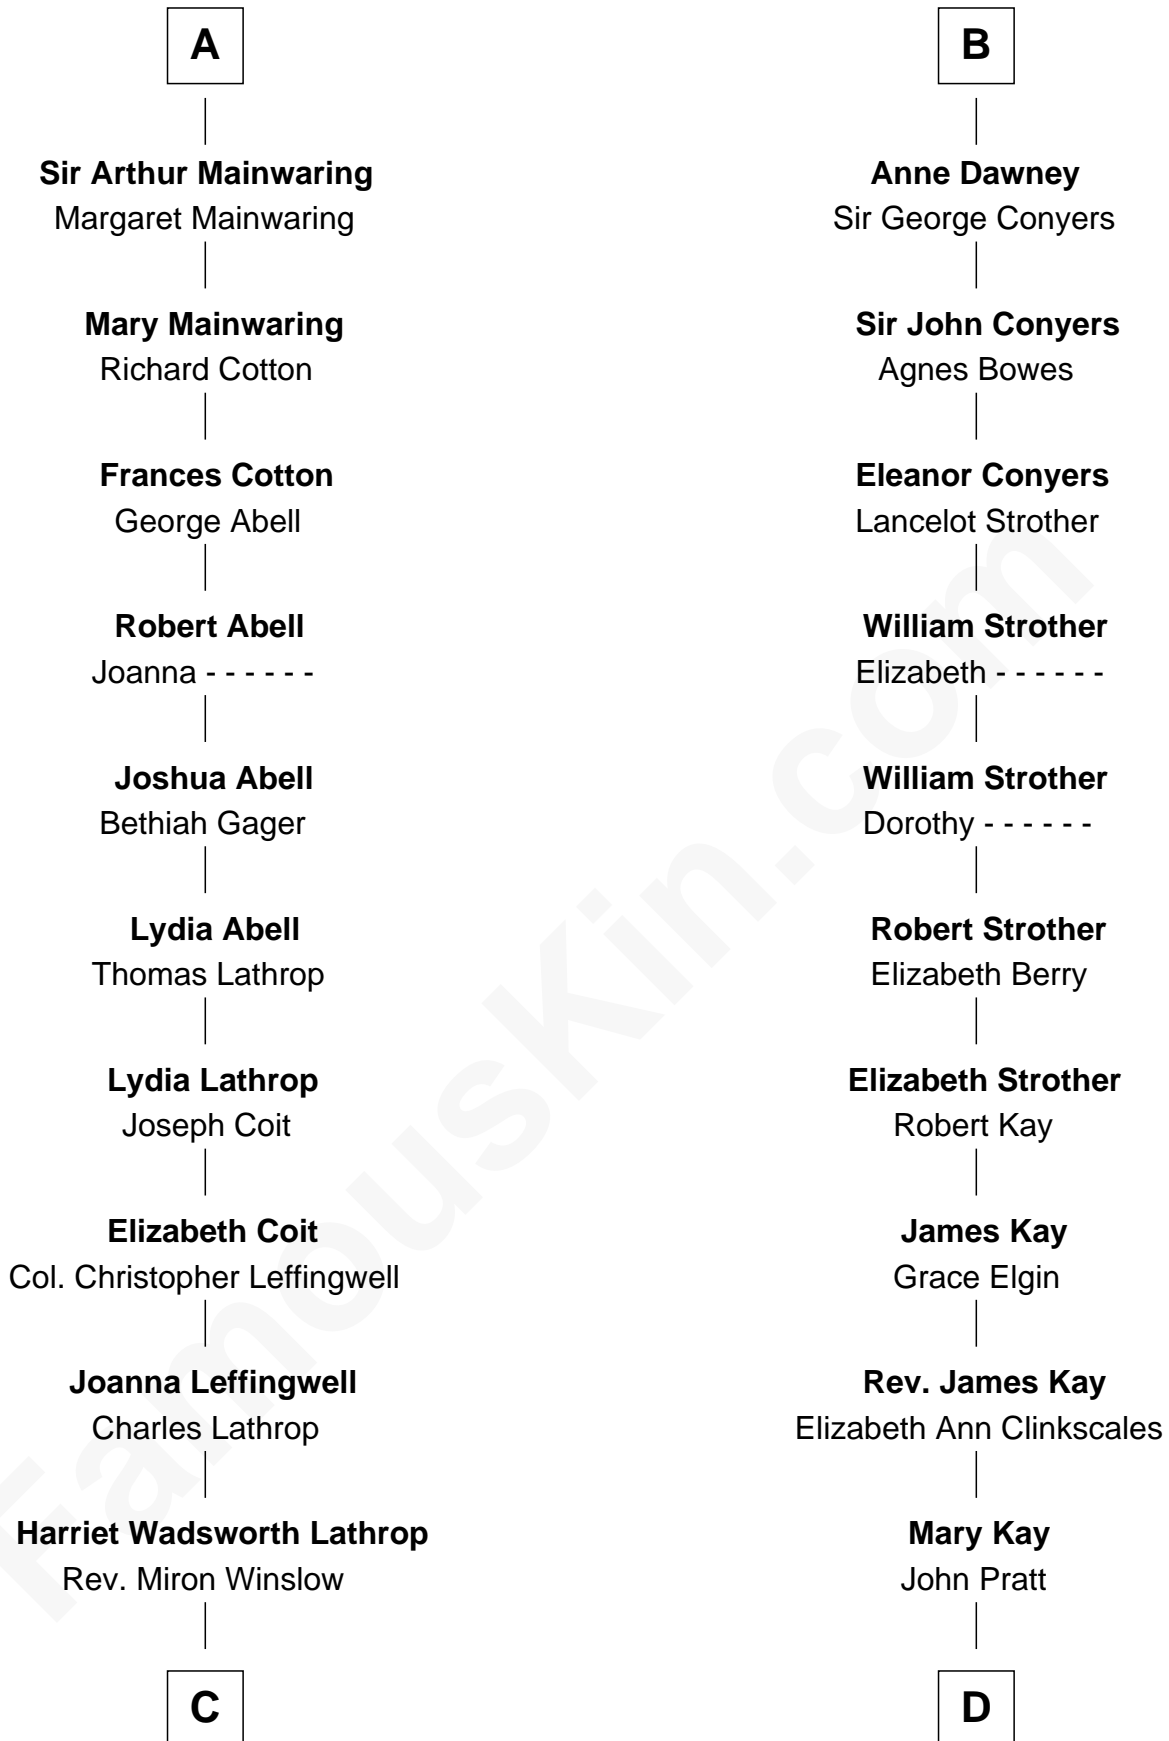

FamousKin.com Relationship Chart of

John Foster Dulles

52nd U.S. Secretary of State

19th cousin 1 time removed of

Jimmy Carter

39th U.S. President

Richard Fitzalan
Eleanor Plantagenet

C

Harriet Lathrop Winslow
Rev. John Welsh Dulles

Allen Macy Dulles
Edith Foster

John Foster Dulles
52nd U.S. Secretary of State

D

James E. Pratt
Sophronia C. Cowan

Nina Pratt
William Archibald Carter

Earl Carter
Lillian Gordy