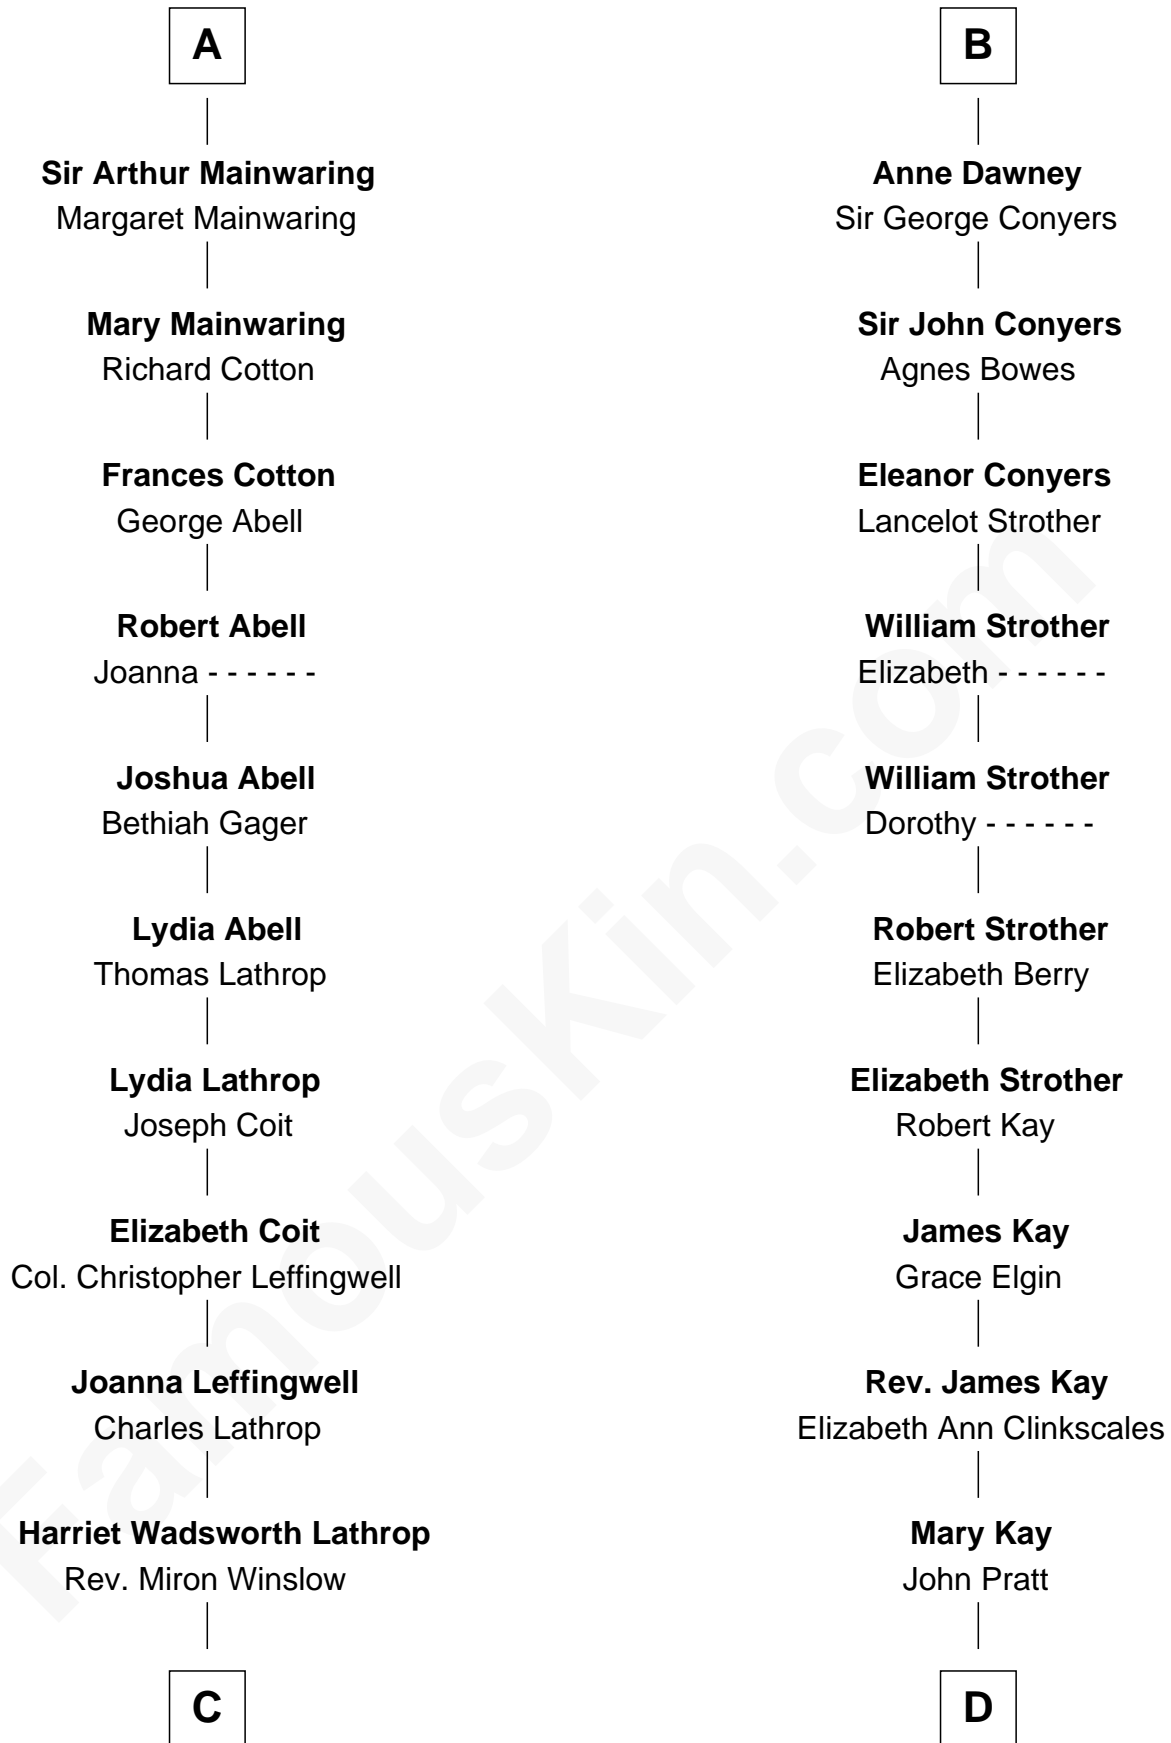

FamousKin.com Relationship Chart of

John Foster Dulles

52nd U.S. Secretary of State

19th cousin 1 time removed of

Jimmy Carter

39th U.S. President

Sir William de Bohun
Elizabeth de Badlesmere

C

Harriet Lathrop Winslow

Rev. John Welsh Dulles

Allen Macy Dulles

Edith Foster

John Foster Dulles

52nd U.S. Secretary of State

D

James E. Pratt

Sophronia C. Cowan

Nina Pratt

William Archibald Carter

Earl Carter

Lillian Gordy

Jimmy Carter

39th U.S. President

FamousKin.com