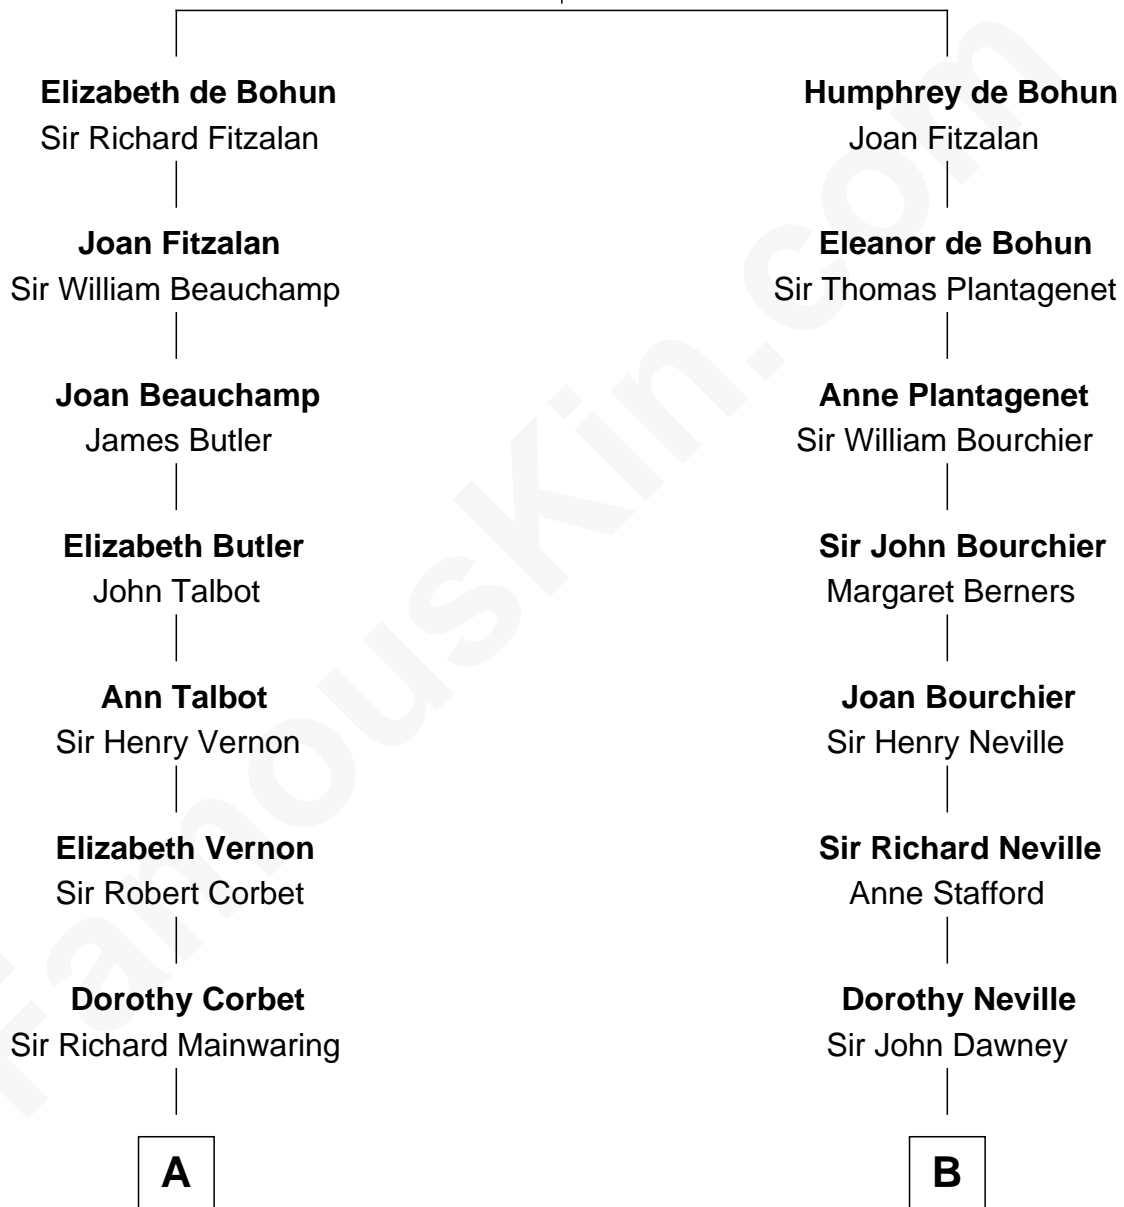

FamousKin.com Relationship Chart of

John Foster Dulles

52nd U.S. Secretary of State

19th cousin 1 time removed of

Jimmy Carter

39th U.S. President

Sir William de Bohun
Elizabeth de Badlesmere

C

Harriet Lathrop Winslow

Rev. John Welsh Dulles

Allen Macy Dulles

Edith Foster

John Foster Dulles

52nd U.S. Secretary of State

D

James E. Pratt

Sophronia C. Cowan

Nina Pratt

William Archibald Carter

Earl Carter

Lillian Gordy

Jimmy Carter

39th U.S. President

FamousKin.com