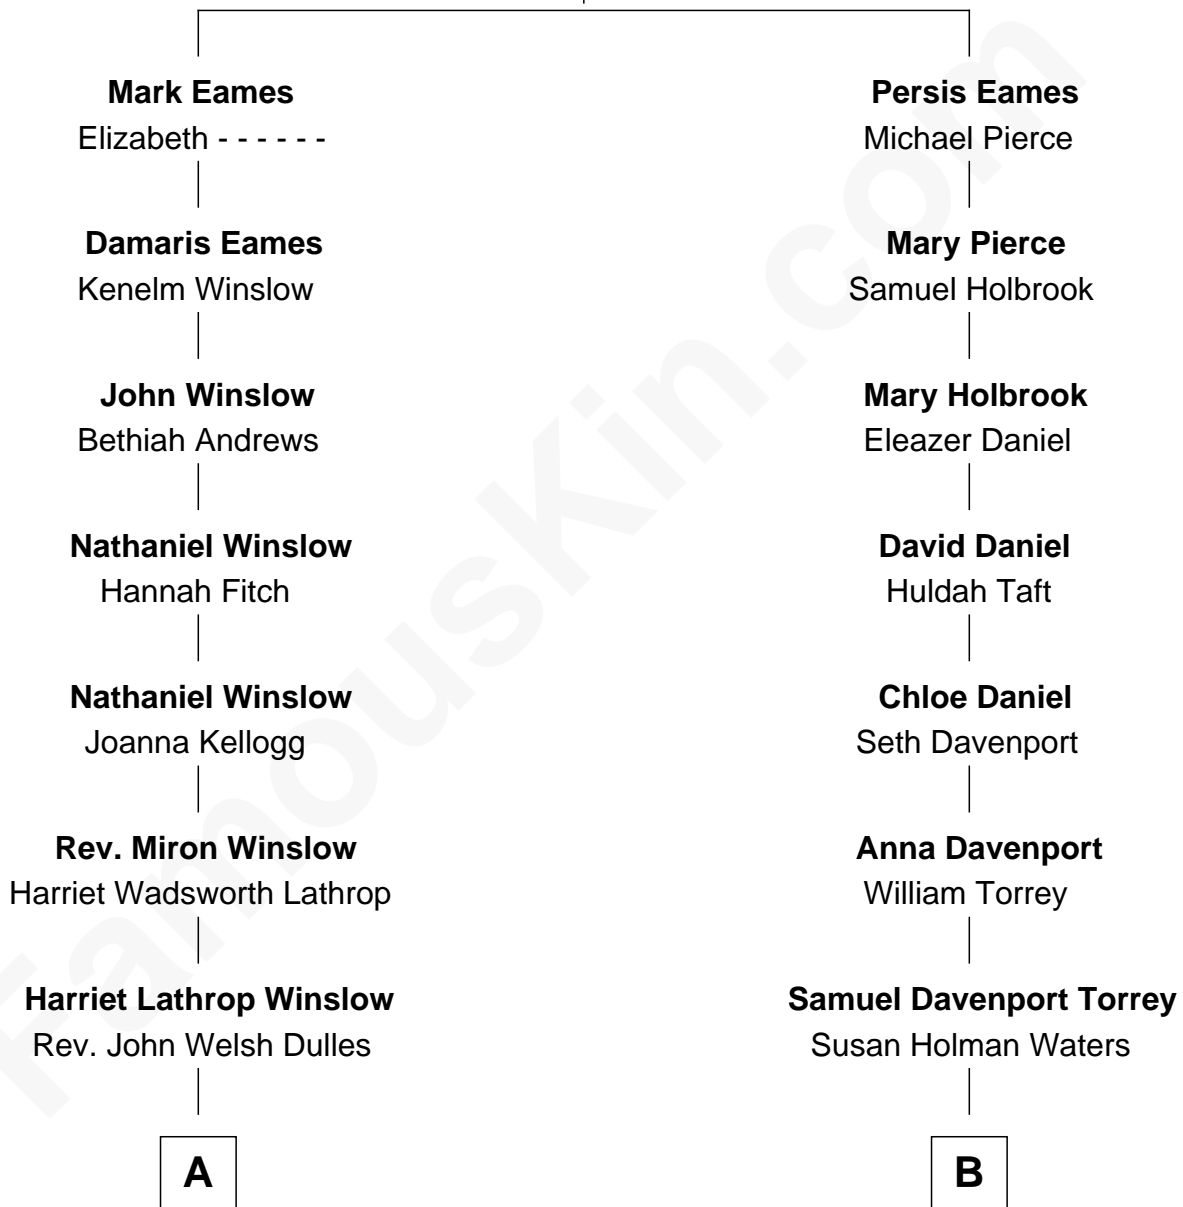

FamousKin.com Relationship Chart of

John Foster Dulles

52nd U.S. Secretary of State

8th cousin of

William Howard Taft

27th U.S. President

Anthony Eames

Margery - - - - -

A

Allen Macy Dulles

Edith Foster

John Foster Dulles

52nd U.S. Secretary of State

B

Louisa Maria Torrey

Alphonso Taft

William Howard Taft

27th U.S. President

FamousKin.com