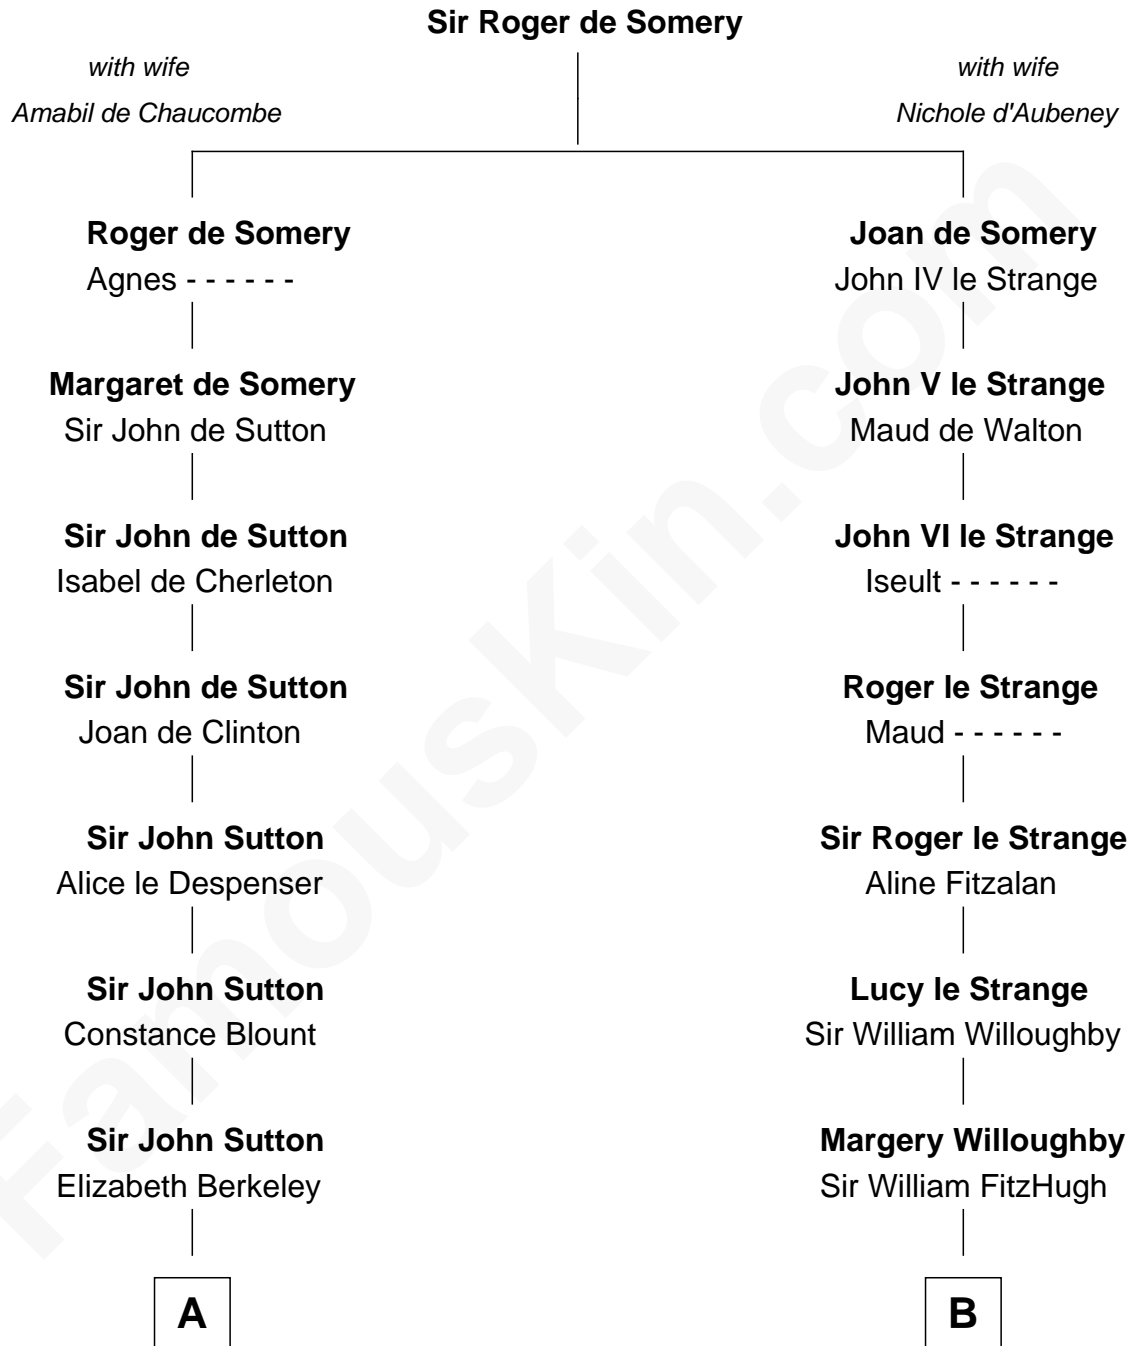

FamousKin.com Relationship Chart of

John Foster Dulles

52nd U.S. Secretary of State

21st cousin of

William Howard Taft

27th U.S. President

C

Joanna Leffingwell