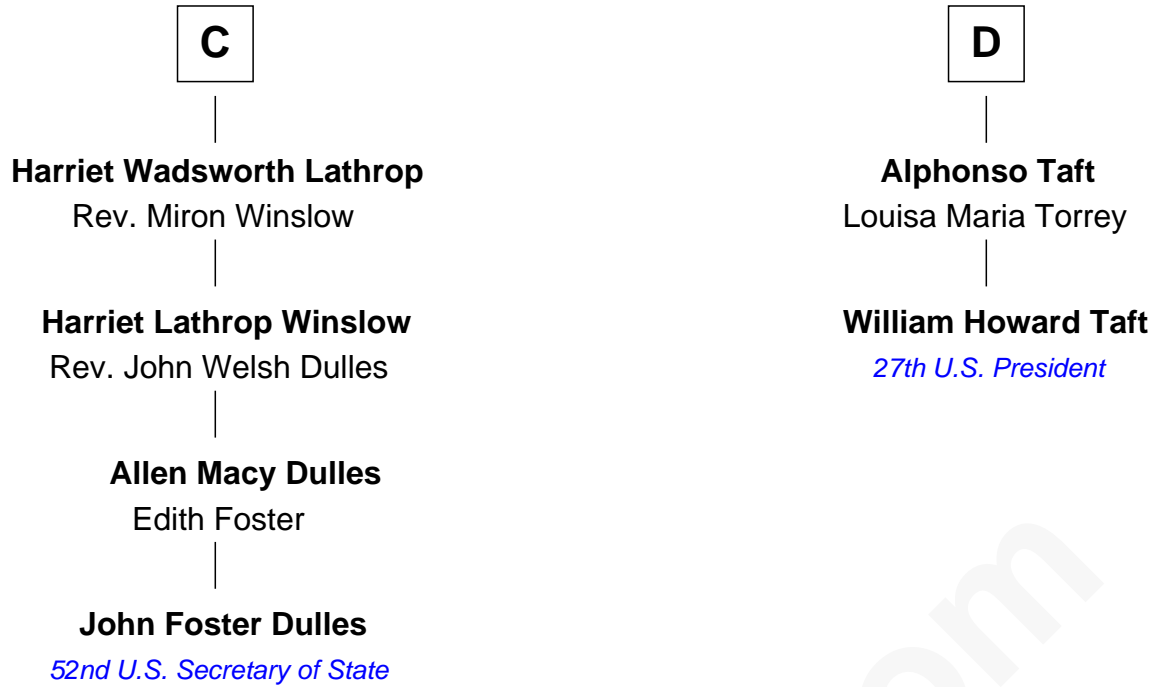

FamousKin.com Relationship Chart of

John Foster Dulles

52nd U.S. Secretary of State

18th cousin 2 times removed of

William Howard Taft

27th U.S. President

Ralph de Stafford

Margaret de Audley

Philippa de Beauchamp

Katherine de Stafford

Michael de la Pole

Isabel de la Pole

Thomas Morley

Anne Morley

Sir John Hastings

Sir Hugh Hastings

Anne Gascoigne

Muriel Hastings

Sir Ralph Eure

Sir William Eure

Elizabeth Willoughby

B

FamousKin.com